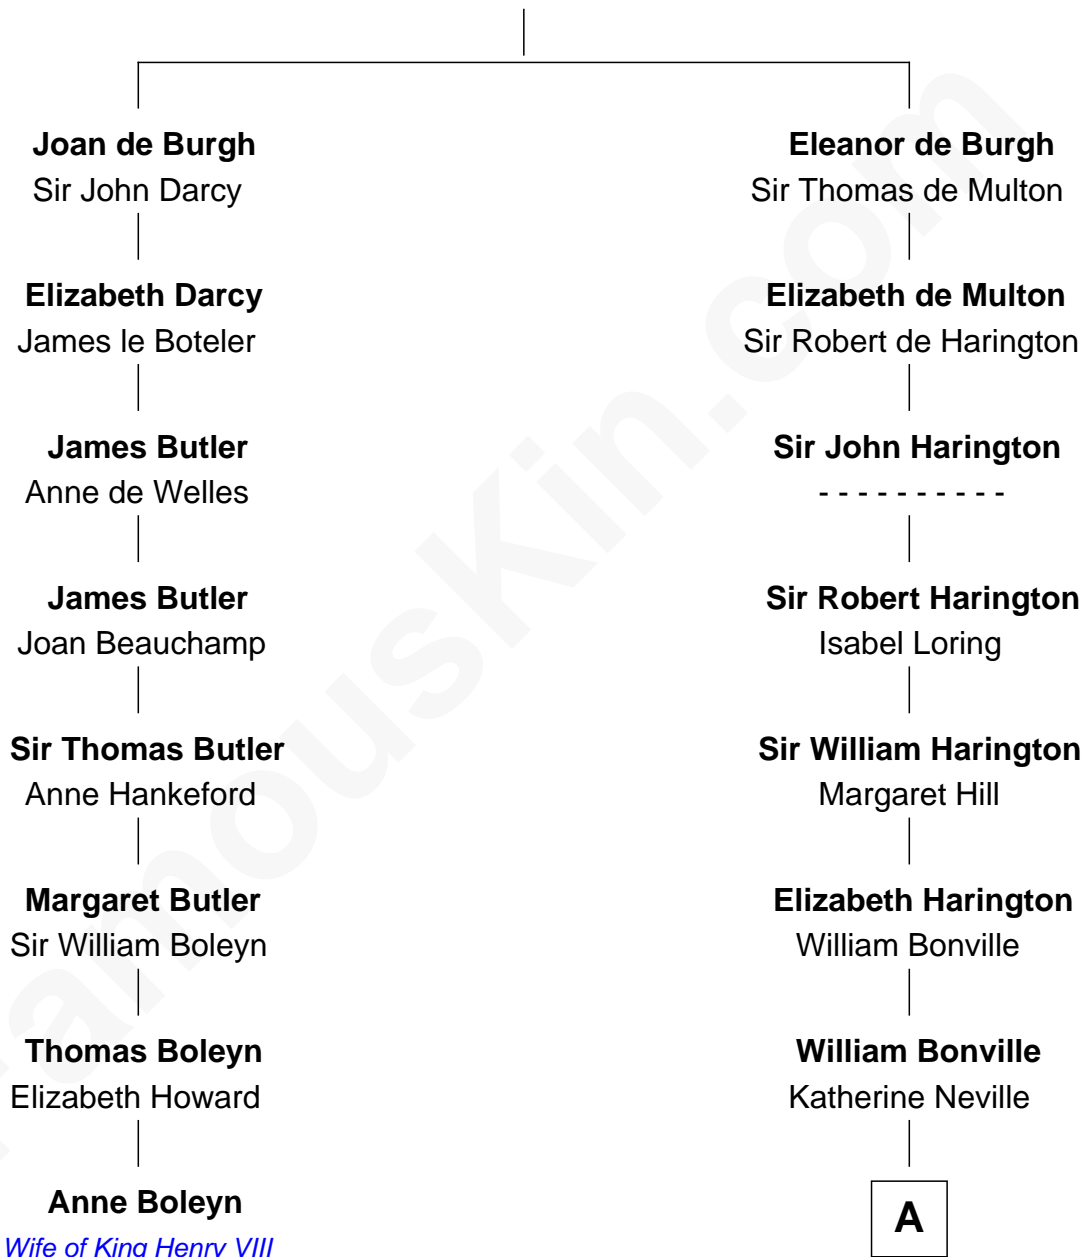

# FamousKin.com Relationship Chart of

**Anne Boleyn**

*2nd Wife of King Henry VIII*

7th cousin 14 times removed of

**James Sherman**

*27th U.S. Vice-President*

**Sir Richard de Burgh**

Margaret - - - - -

**A**

**Cecily Bonville**

Thomas Grey

**Cecily Grey**

Sir John Sutton

**Sir Henry Dudley**

----- Ashton

Probable

**Roger Dudley**

Susanna Thorne

**Gov. Thomas Dudley**

Dorothy York

**Anne Dudley**

Gov. Simon Bradstreet

**Dorothy Bradstreet**

Rev. Seaborn Cotton