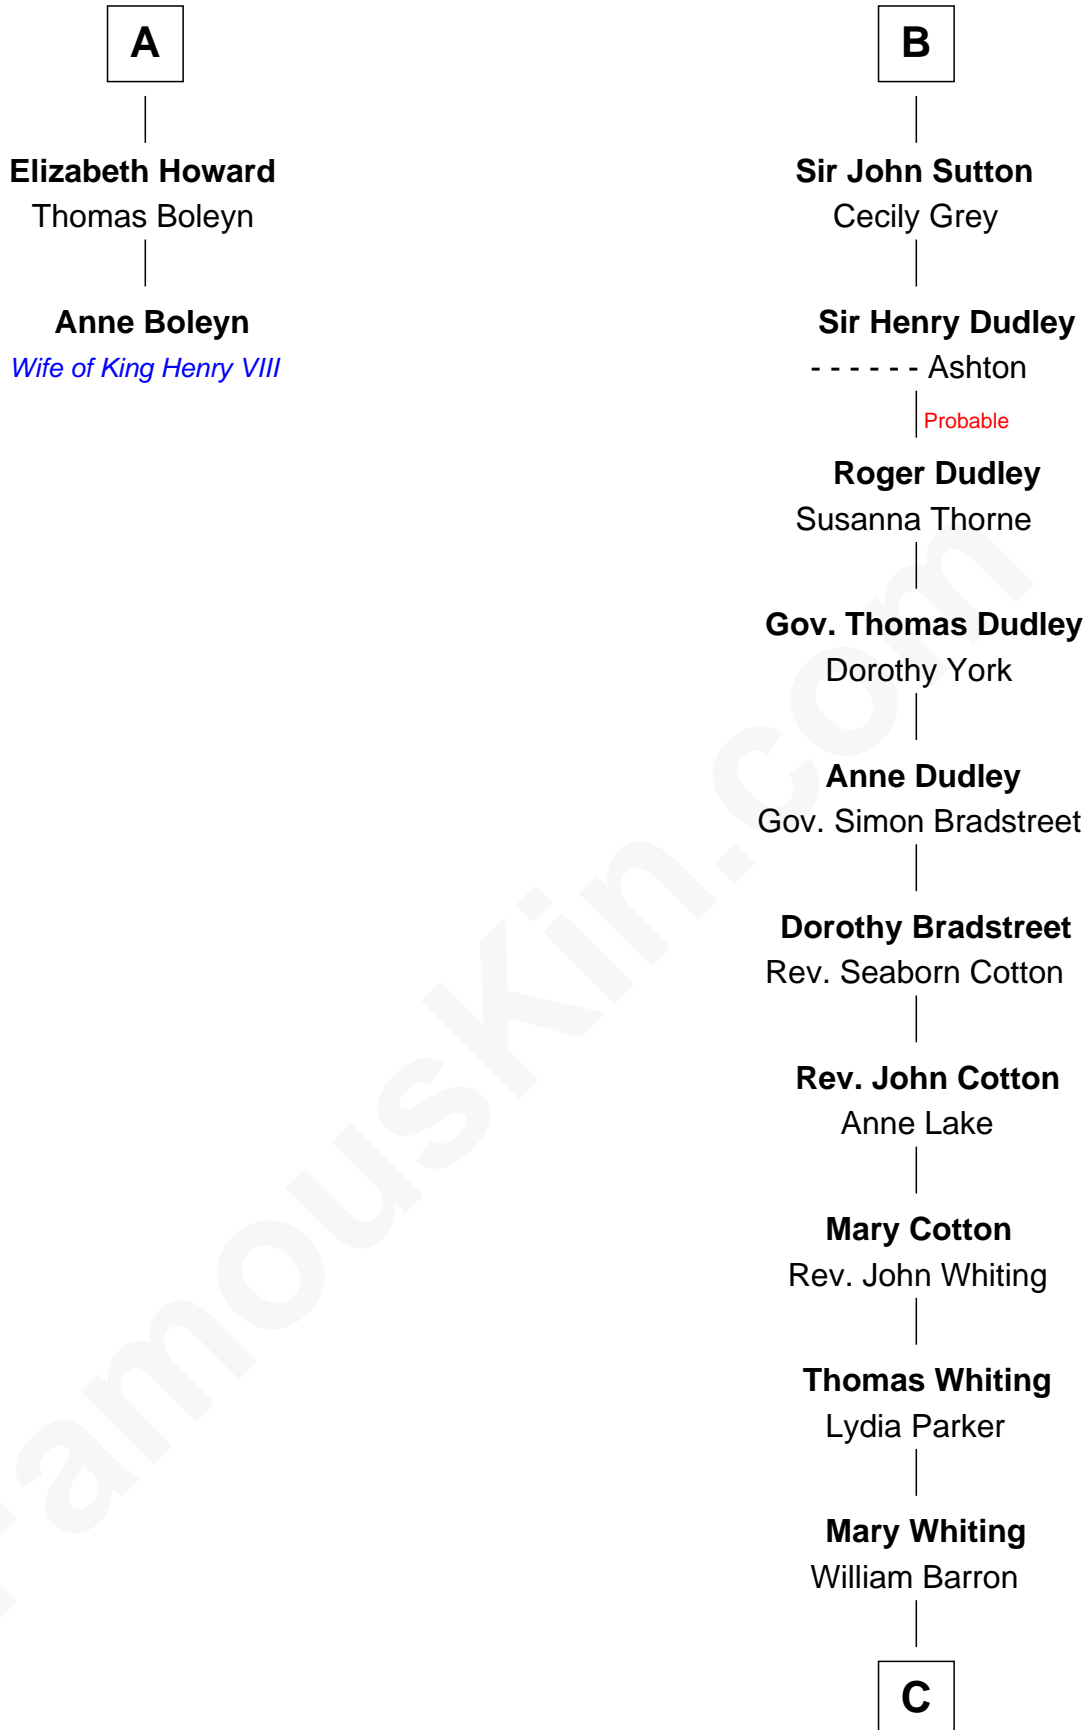

FamousKin.com Relationship Chart of

Anne Boleyn

2nd Wife of King Henry VIII

8th cousin 12 times removed of

James Sherman

27th U.S. Vice-President

Margaret of France
Edward I, King of England

Thomas of Brotherton

Sir Robert Howard

Sir John Howard

Katherine Moleyns

Sir Thomas Howard

Elizabeth Tilney

A

Edmund of Woodstock

Margaret Wake

Joan Plantagenet

Thomas Holand

Sir Thomas de Holand

Alice Fitzalan

Eleanor Holand

Edward Cherleton

Joyce Cherleton

Sir John Tiptoft

Joyce Tiptoft

Sir Edmund Sutton

Sir Edward Sutton

Cecily Willoughby

B

C

Mary Augusta Barron
Stalham Williams

Frances Lucretia Williams
Richard Winslow Sherman