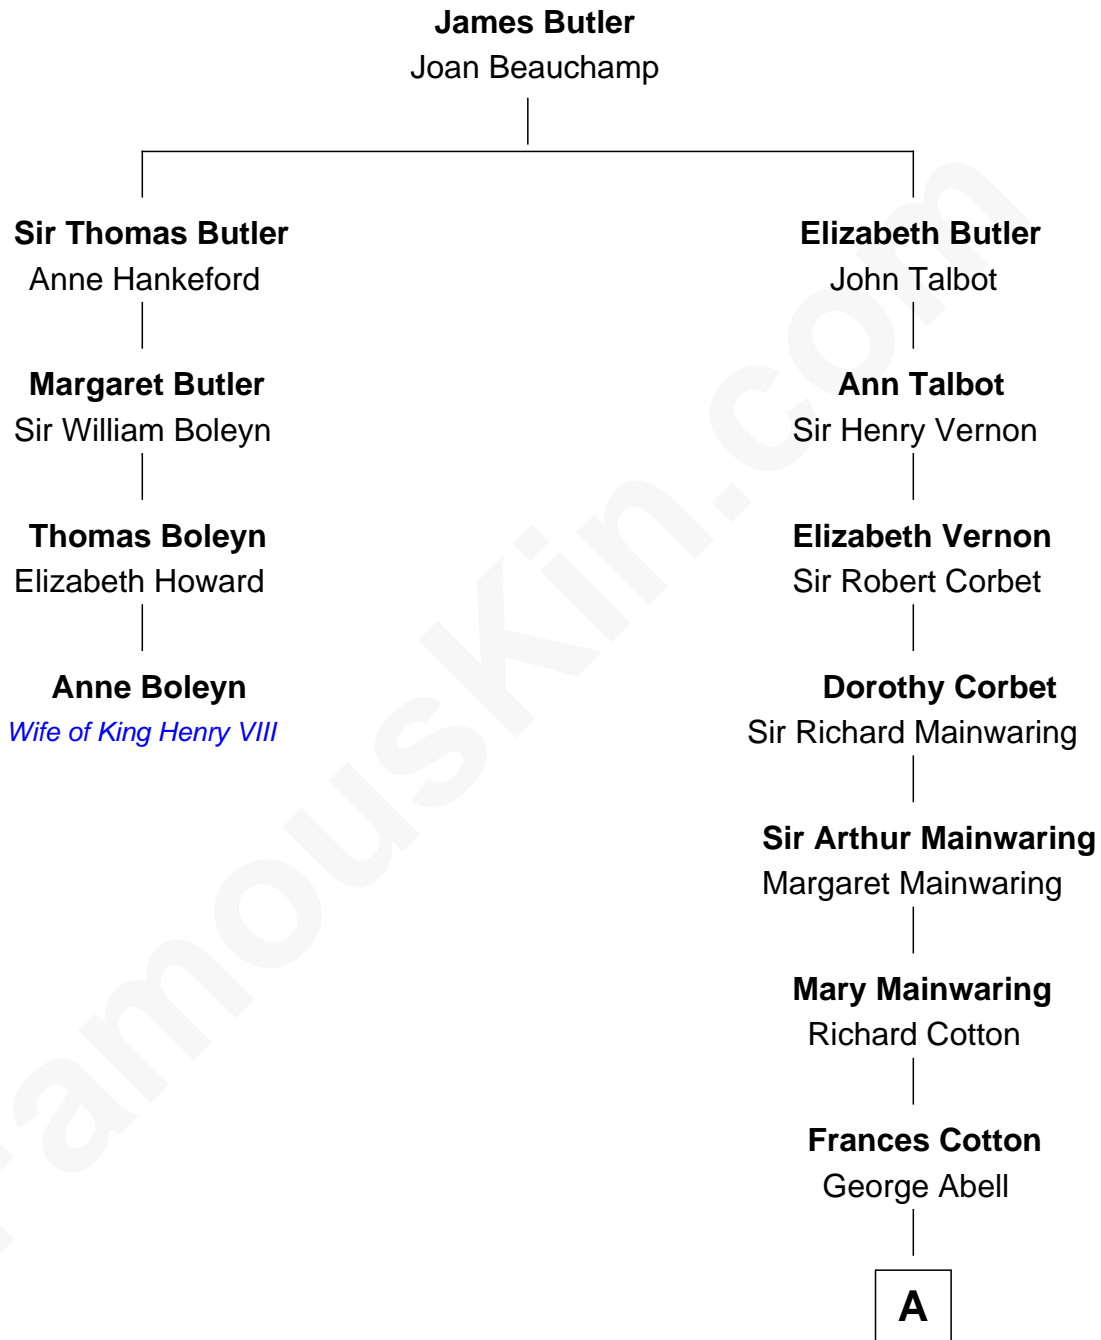

FamousKin.com Relationship Chart of

Anne Boleyn

2nd Wife of King Henry VIII

3rd cousin 13 times removed of

Allen Dulles

5th Director of the C.I.A.

A

Robert Abell