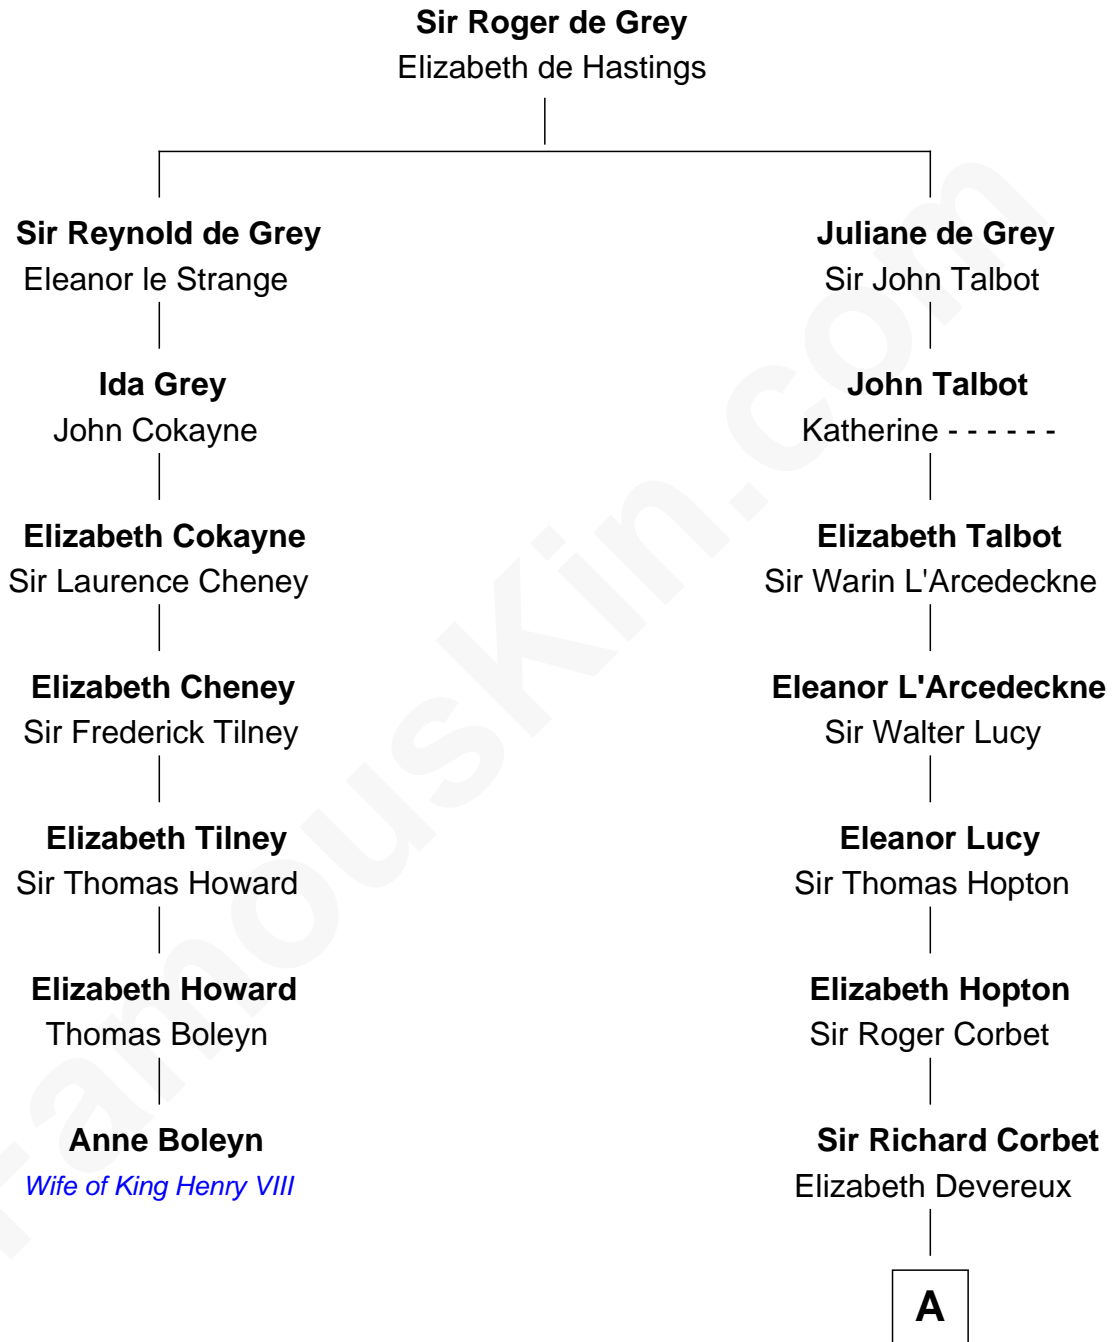

FamousKin.com Relationship Chart of

Anne Boleyn

2nd Wife of King Henry VIII

6th cousin 15 times removed of

Allen Dulles

5th Director of the C.I.A.

B

Joanna Leffingwell

Charles Lathrop

Harriet Wadsworth Lathrop

Rev. Miron Winslow

Harriet Lathrop Winslow

Rev. John Welsh Dulles

Allen Macy Dulles

Edith Foster

Allen Dulles