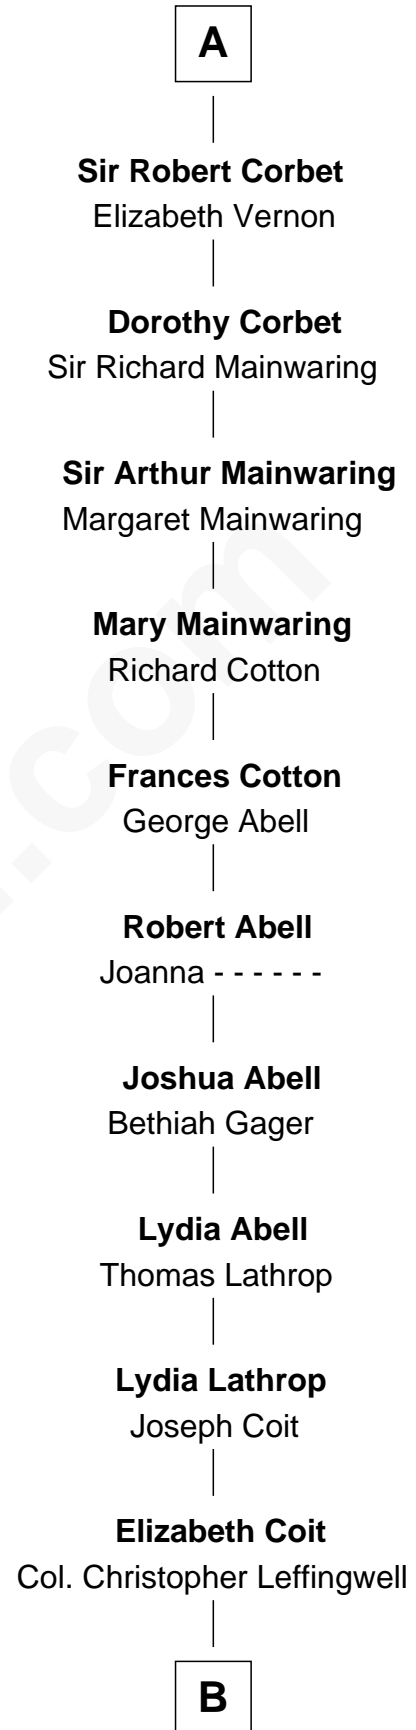

FamousKin.com Relationship Chart of

Anne Boleyn

2nd Wife of King Henry VIII

6th cousin 15 times removed of

Allen Dulles

5th Director of the C.I.A.

B

Joanna Leffingwell

Charles Lathrop

Harriet Wadsworth Lathrop

Rev. Miron Winslow

Harriet Lathrop Winslow

Rev. John Welsh Dulles

Allen Macy Dulles

Edith Foster

Allen Dulles