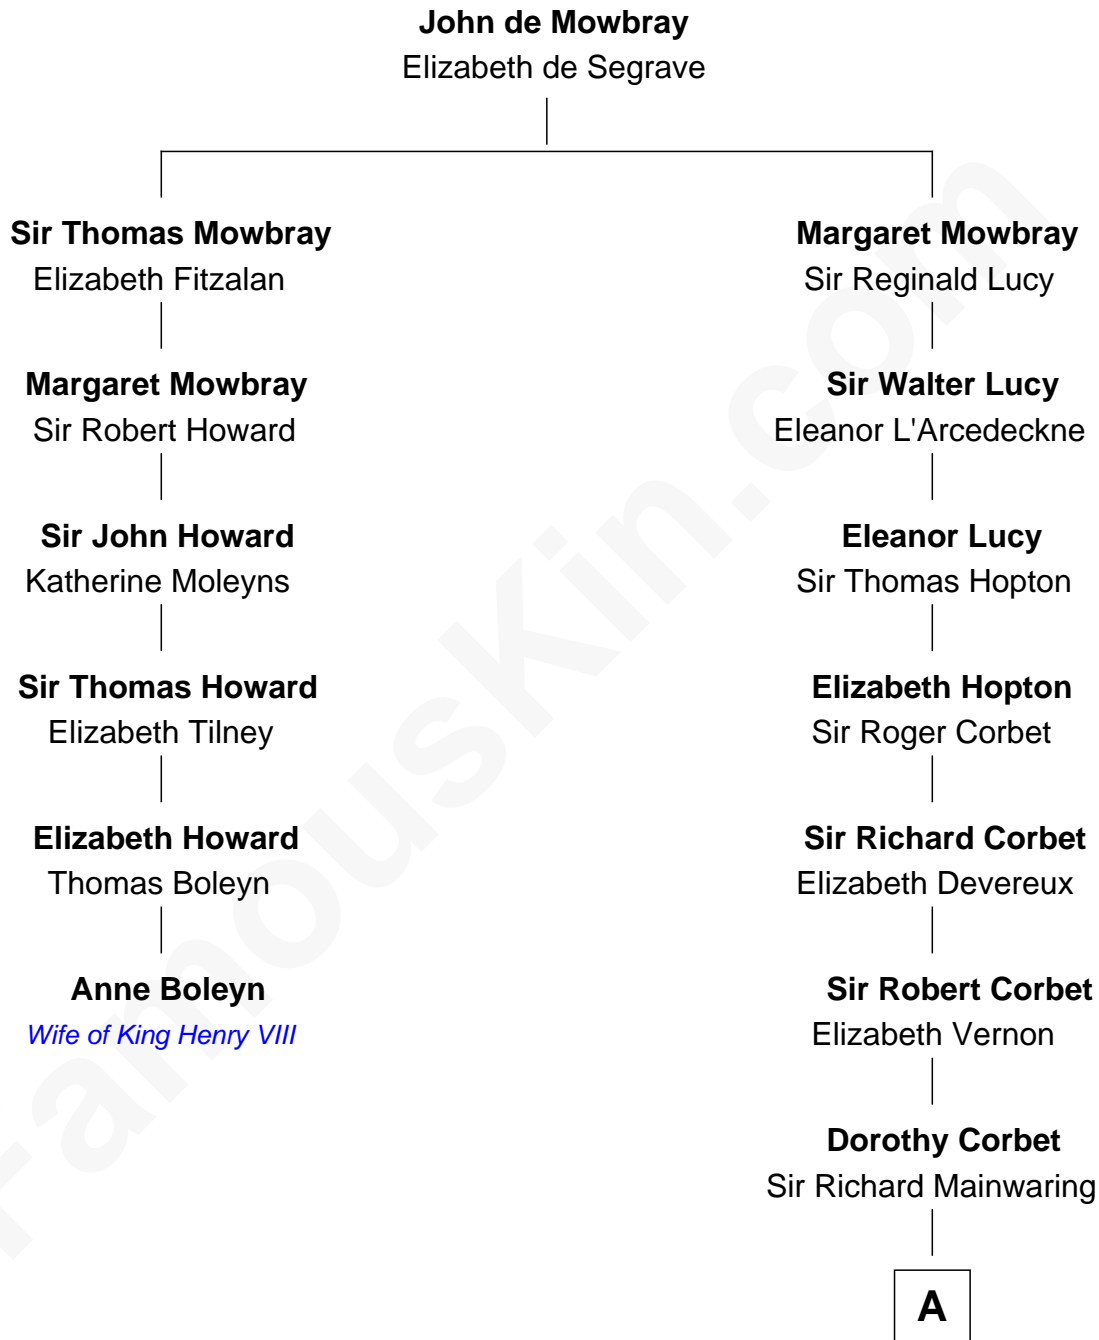

FamousKin.com Relationship Chart of

Anne Boleyn

2nd Wife of King Henry VIII

5th cousin 14 times removed of

Allen Dulles

5th Director of the C.I.A.

A

Sir Arthur Mainwaring

Margaret Mainwaring

Mary Mainwaring

Richard Cotton

Frances Cotton

George Abell

Robert Abell

Joanna - - - - -

Joshua Abell