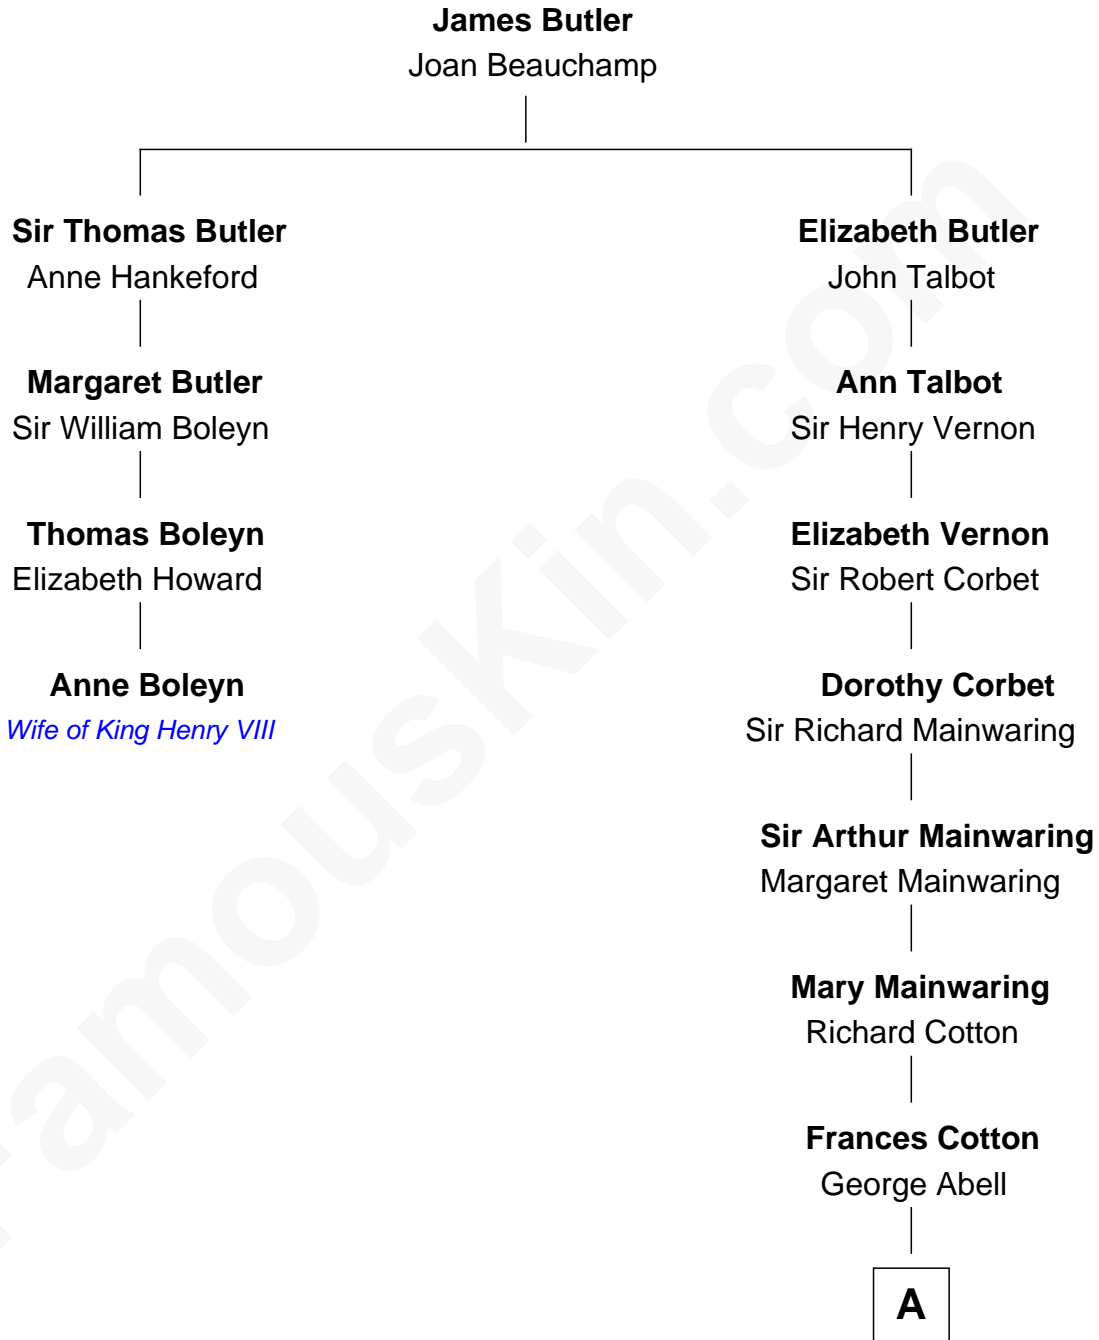

FamousKin.com Relationship Chart of

Anne Boleyn

2nd Wife of King Henry VIII

3rd cousin 13 times removed of

John Foster Dulles

52nd U.S. Secretary of State

A

Robert Abell
Joanna - - - - -