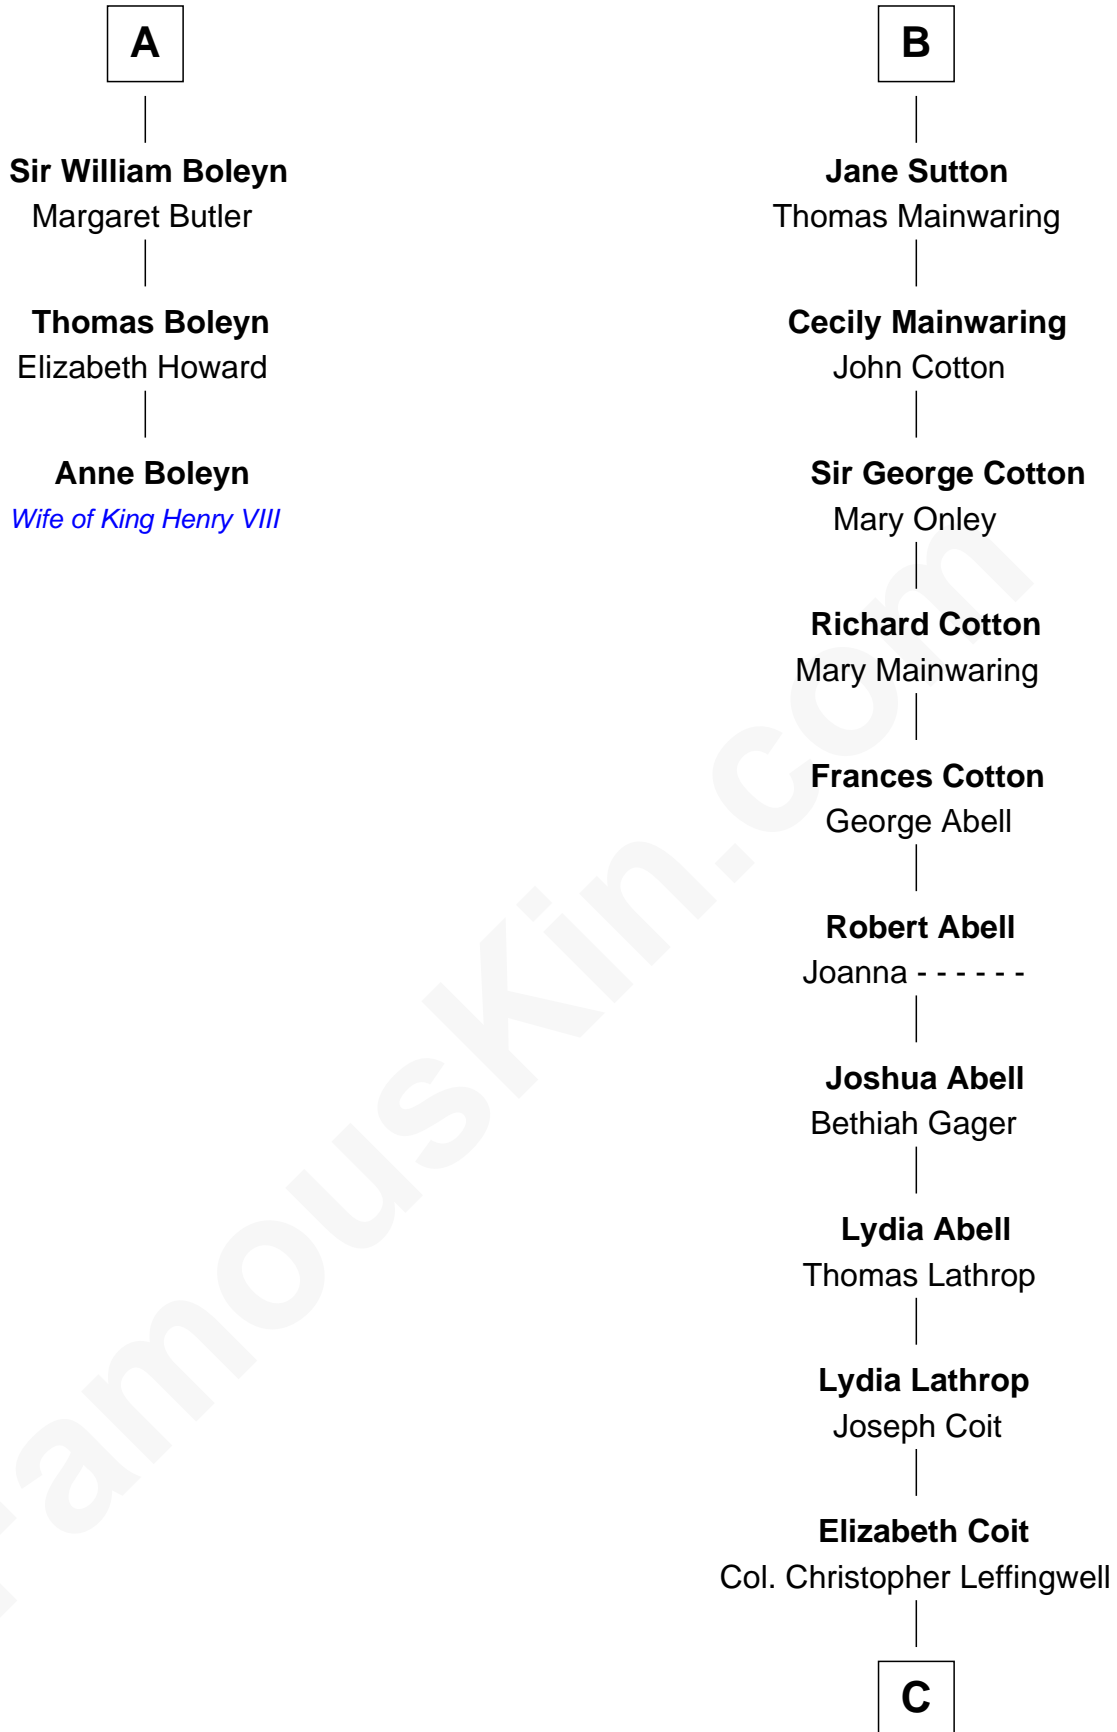

FamousKin.com Relationship Chart of

Anne Boleyn

2nd Wife of King Henry VIII

9th cousin 12 times removed of

John Foster Dulles

52nd U.S. Secretary of State

Sir Roger de Somery

C

Joanna Leffingwell

Charles Lathrop

Harriet Wadsworth Lathrop

Rev. Miron Winslow

Harriet Lathrop Winslow

Rev. John Welsh Dulles

Allen Macy Dulles

Edith Foster