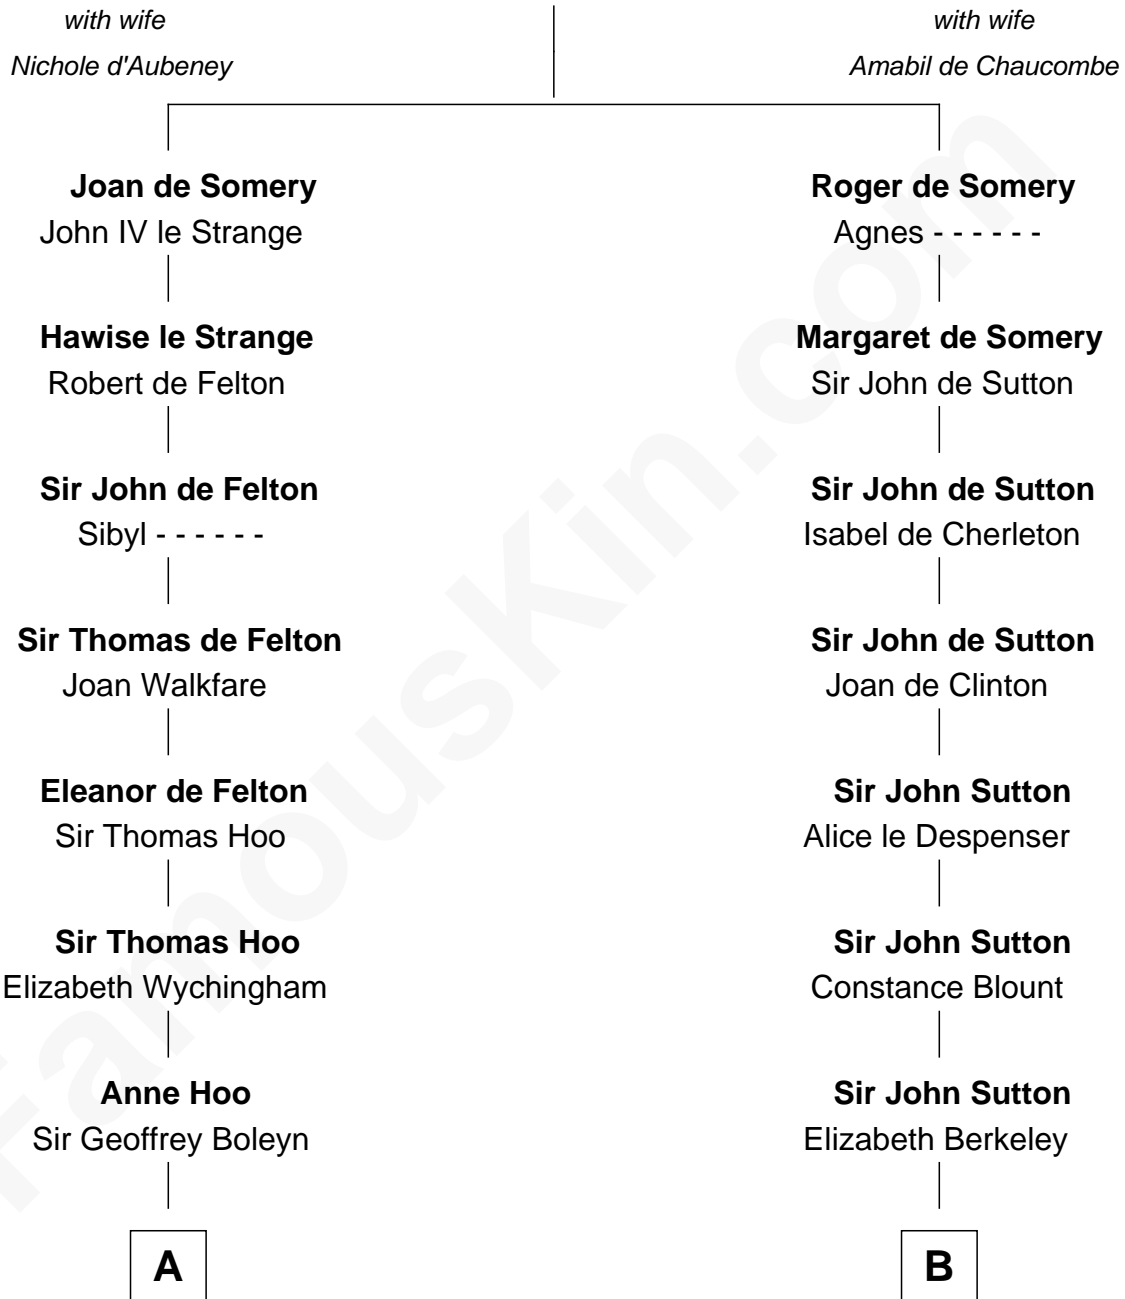

FamousKin.com Relationship Chart of

Anne Boleyn

2nd Wife of King Henry VIII

9th cousin 12 times removed of

John Foster Dulles

52nd U.S. Secretary of State

Sir Roger de Somery

C

Joanna Leffingwell

Charles Lathrop

Harriet Wadsworth Lathrop

Rev. Miron Winslow

Harriet Lathrop Winslow

Rev. John Welsh Dulles

Allen Macy Dulles

Edith Foster