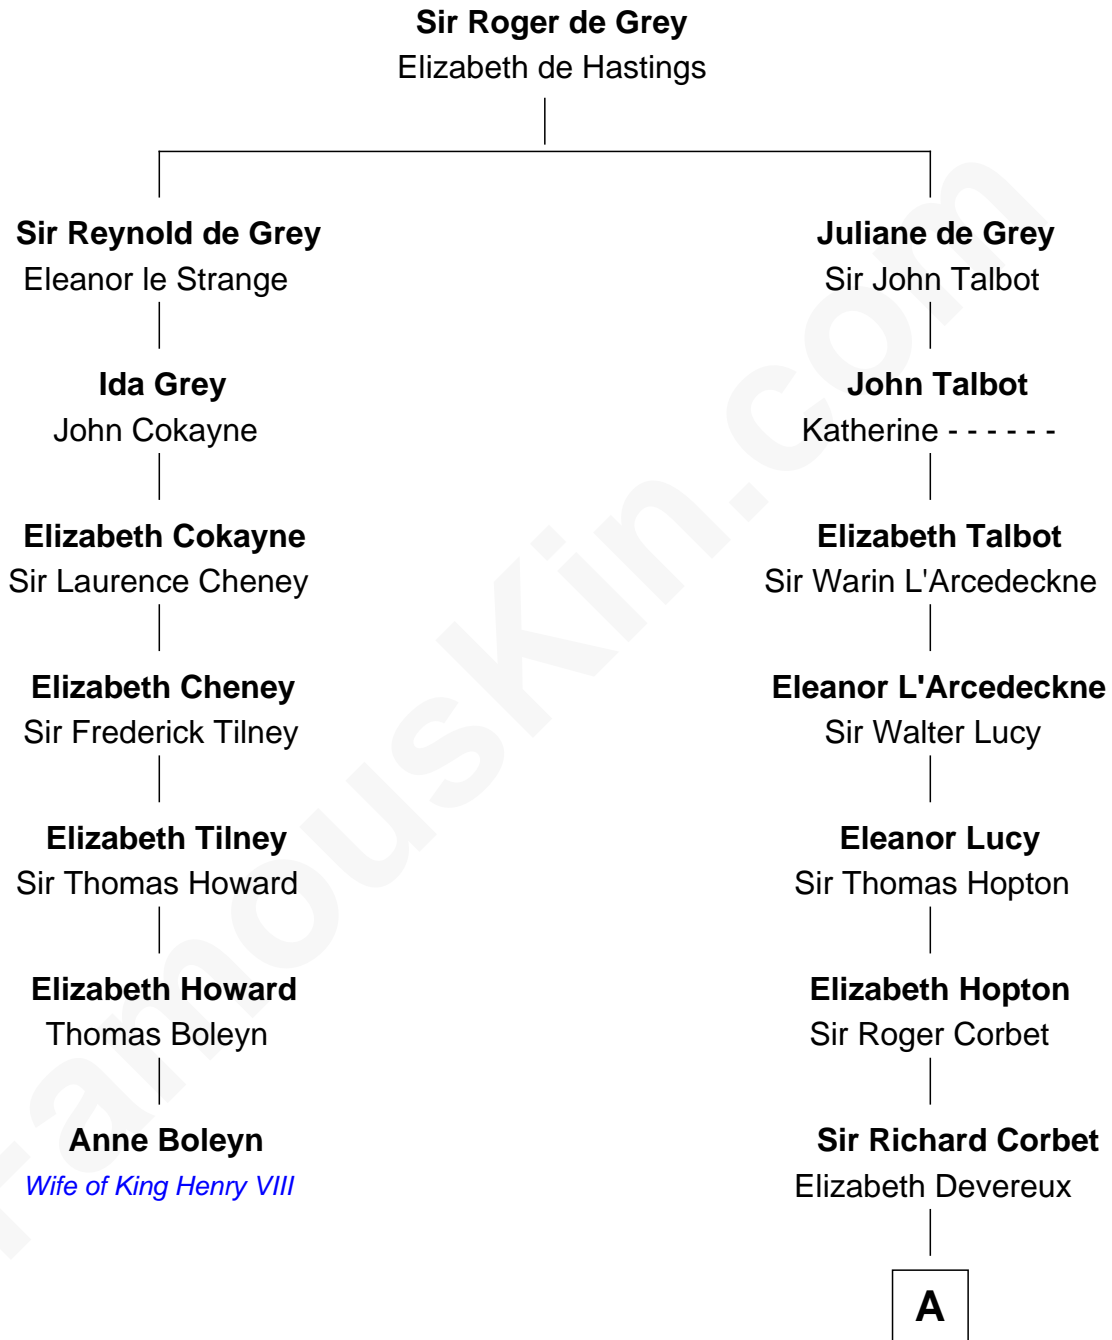

FamousKin.com Relationship Chart of

Anne Boleyn

2nd Wife of King Henry VIII

6th cousin 15 times removed of

John Foster Dulles

52nd U.S. Secretary of State

B

Joanna Leffingwell

Charles Lathrop

Harriet Wadsworth Lathrop

Rev. Miron Winslow

Harriet Lathrop Winslow

Rev. John Welsh Dulles

Allen Macy Dulles

Edith Foster

John Foster Dulles