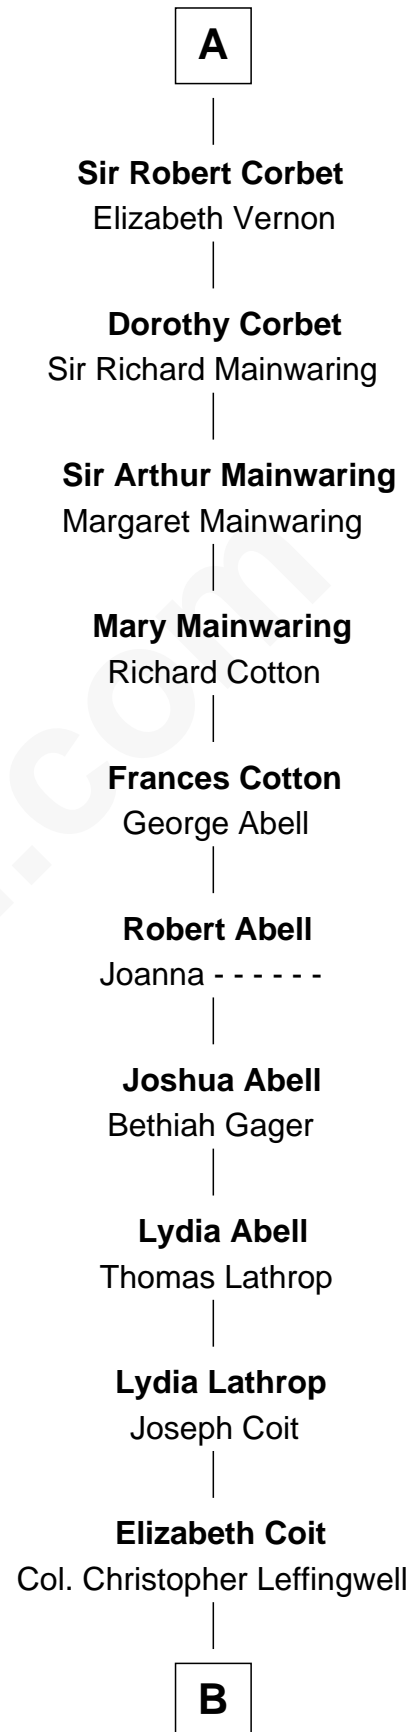

FamousKin.com Relationship Chart of

Anne Boleyn

2nd Wife of King Henry VIII

6th cousin 15 times removed of

John Foster Dulles

52nd U.S. Secretary of State

B

Joanna Leffingwell

Charles Lathrop

Harriet Wadsworth Lathrop

Rev. Miron Winslow

Harriet Lathrop Winslow

Rev. John Welsh Dulles

Allen Macy Dulles

Edith Foster

John Foster Dulles