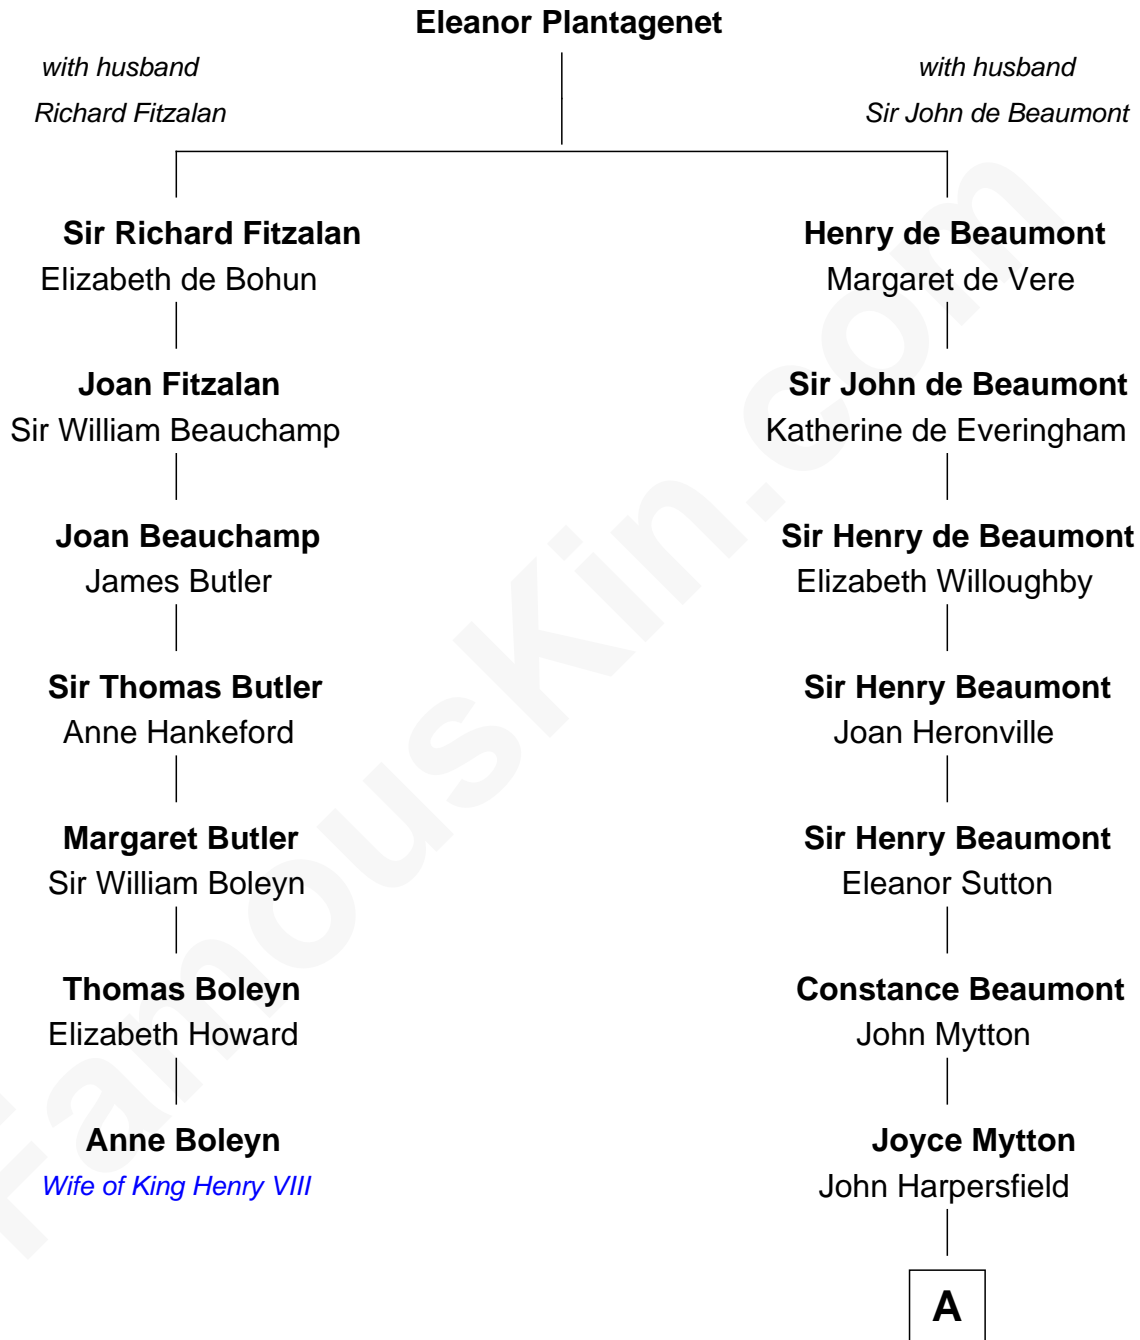

FamousKin.com Relationship Chart of

Anne Boleyn

2nd Wife of King Henry VIII

6th cousin 15 times removed of

Chevy Chase

Comedian, Actor and Writer

A

Edward Harpersfield alias Mytton

Anne Skrimshire

Katherine Mytton

Roger Marshall

Elizabeth Marshall

Thomas Lewis

Judith Lewis

James Gibbins

Hannah Gibbins

Mary Hibbert

Joseph Jewett

Josiah Jewett

Mercy -----

Mercy Jewett

William Baker

Bayze Baker

Joanna Minor