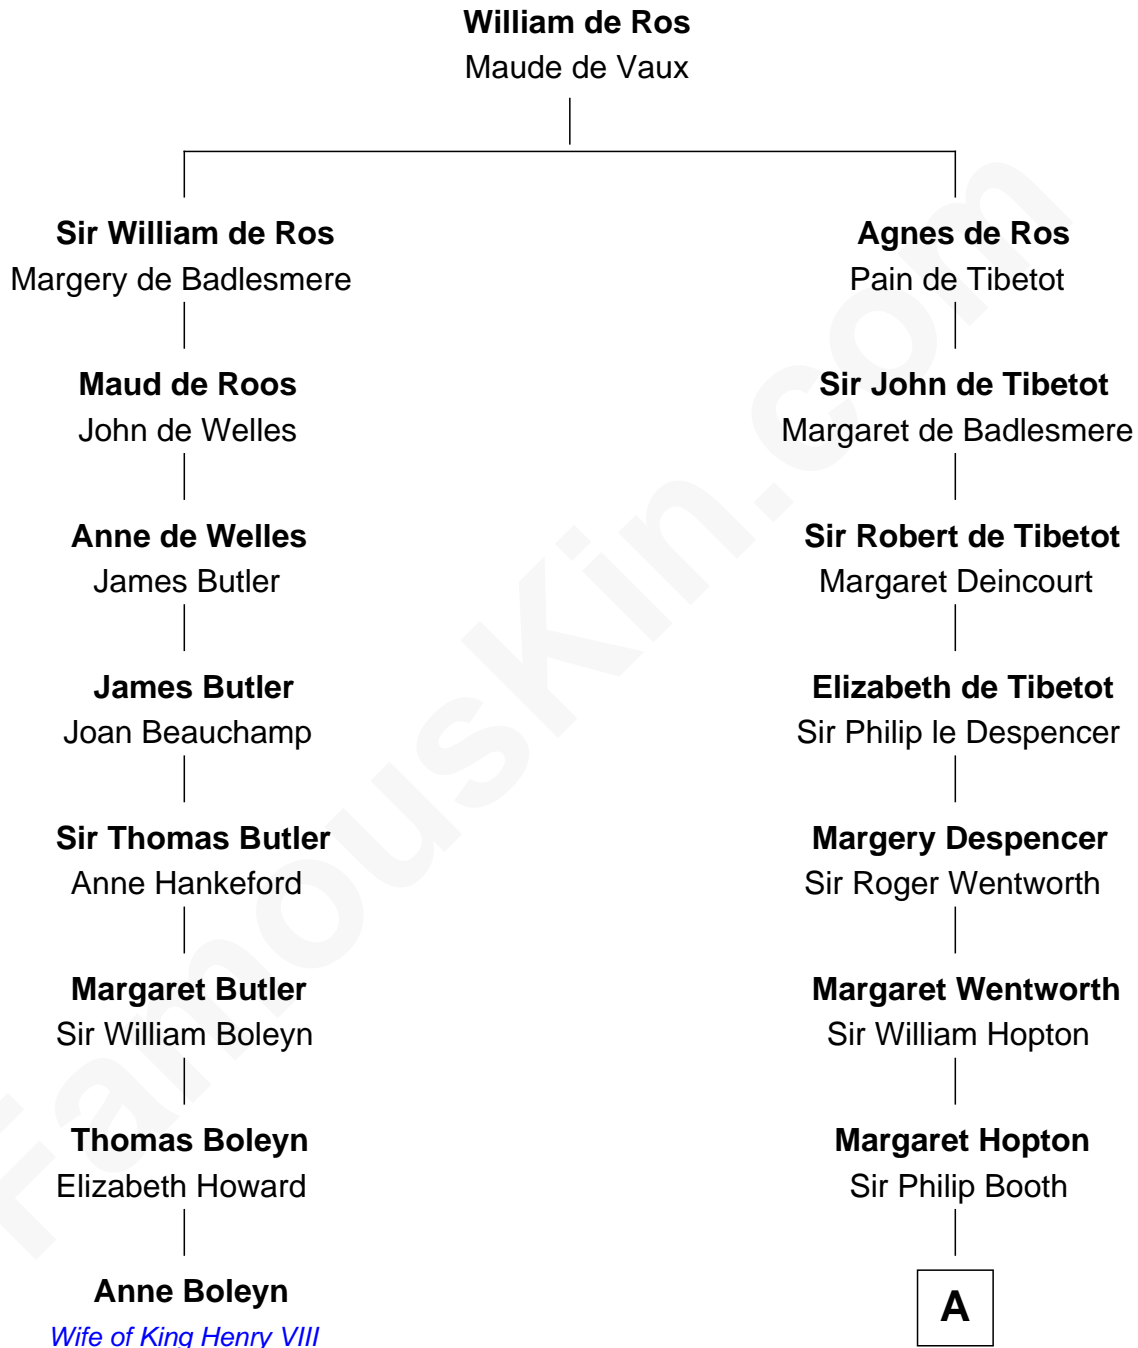

FamousKin.com Relationship Chart of

Anne Boleyn

2nd Wife of King Henry VIII

7th cousin 14 times removed of

Upton Sinclair

Pulitzer Prize Winning Novelist

A

Audrey Booth
Sir William de Lytton

Sir Robert Lytton
Frances Cavalery

Anne Lytton
Sir John Borlase

Anne Borlase
Sir Euseby Isham

William Isham
Mary Brett

Henry Isham
Katherine Banks

Mary Isham
Col. William Randolph

Elizabeth Randolph
Richard Bland