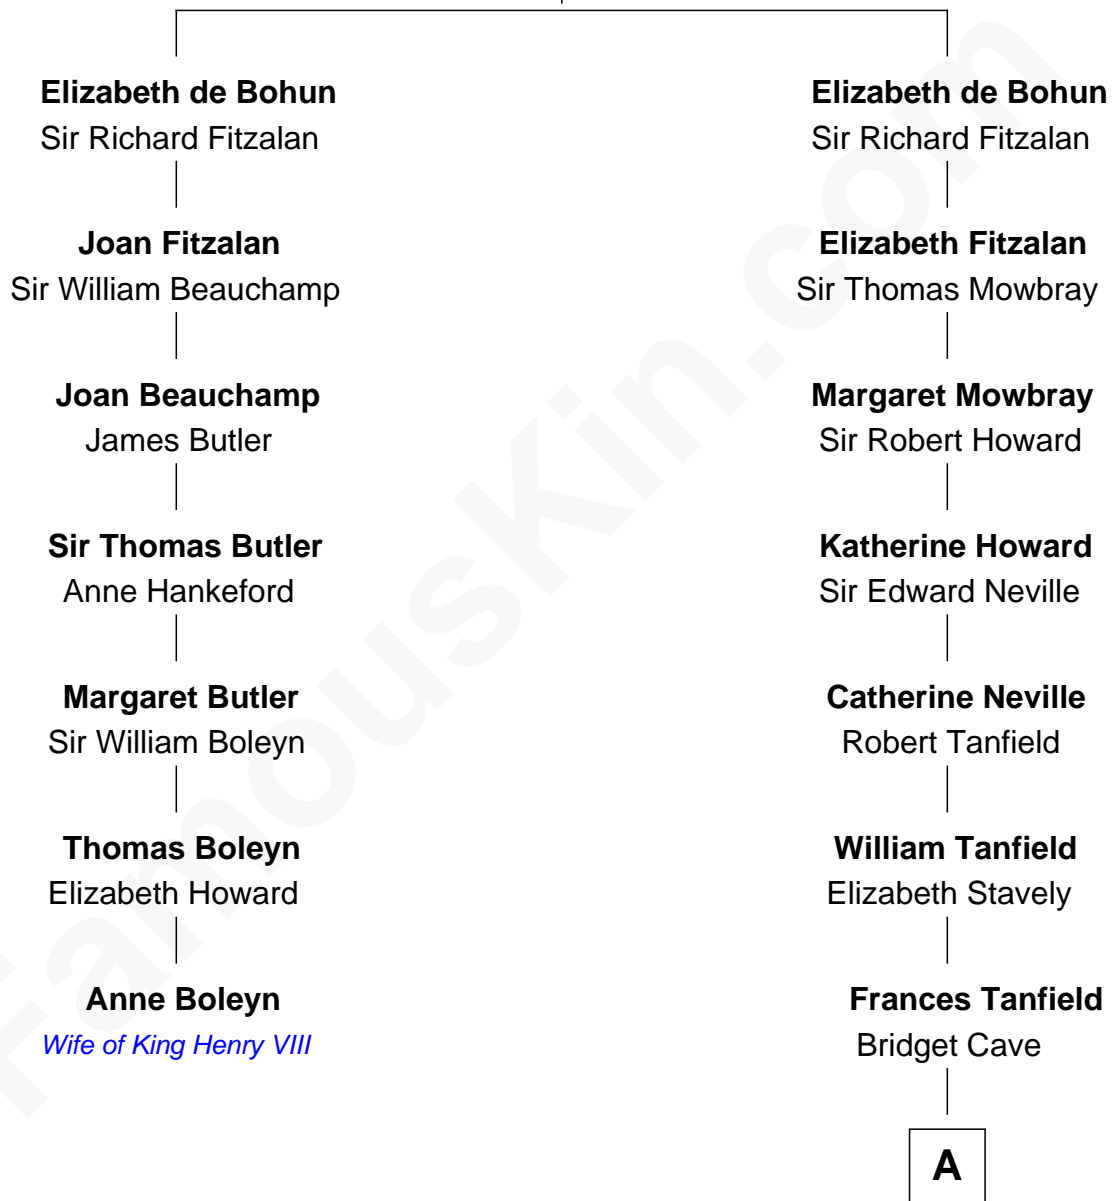

FamousKin.com Relationship Chart of

Anne Boleyn

2nd Wife of King Henry VIII

6th cousin 13 times removed of

Upton Sinclair

Pulitzer Prize Winning Novelist

Elizabeth de Badlesmere

Sir William de Bohun

A

Anne Tanfield
Clement Vincent

Elizabeth Vincent
Richard Lane

Dorothy Lane
William Randolph

Richard Randolph
Elizabeth Ryland

Col. William Randolph
Mary Isham

Elizabeth Randolph
Richard Bland

Anna Bland
Robert Munford