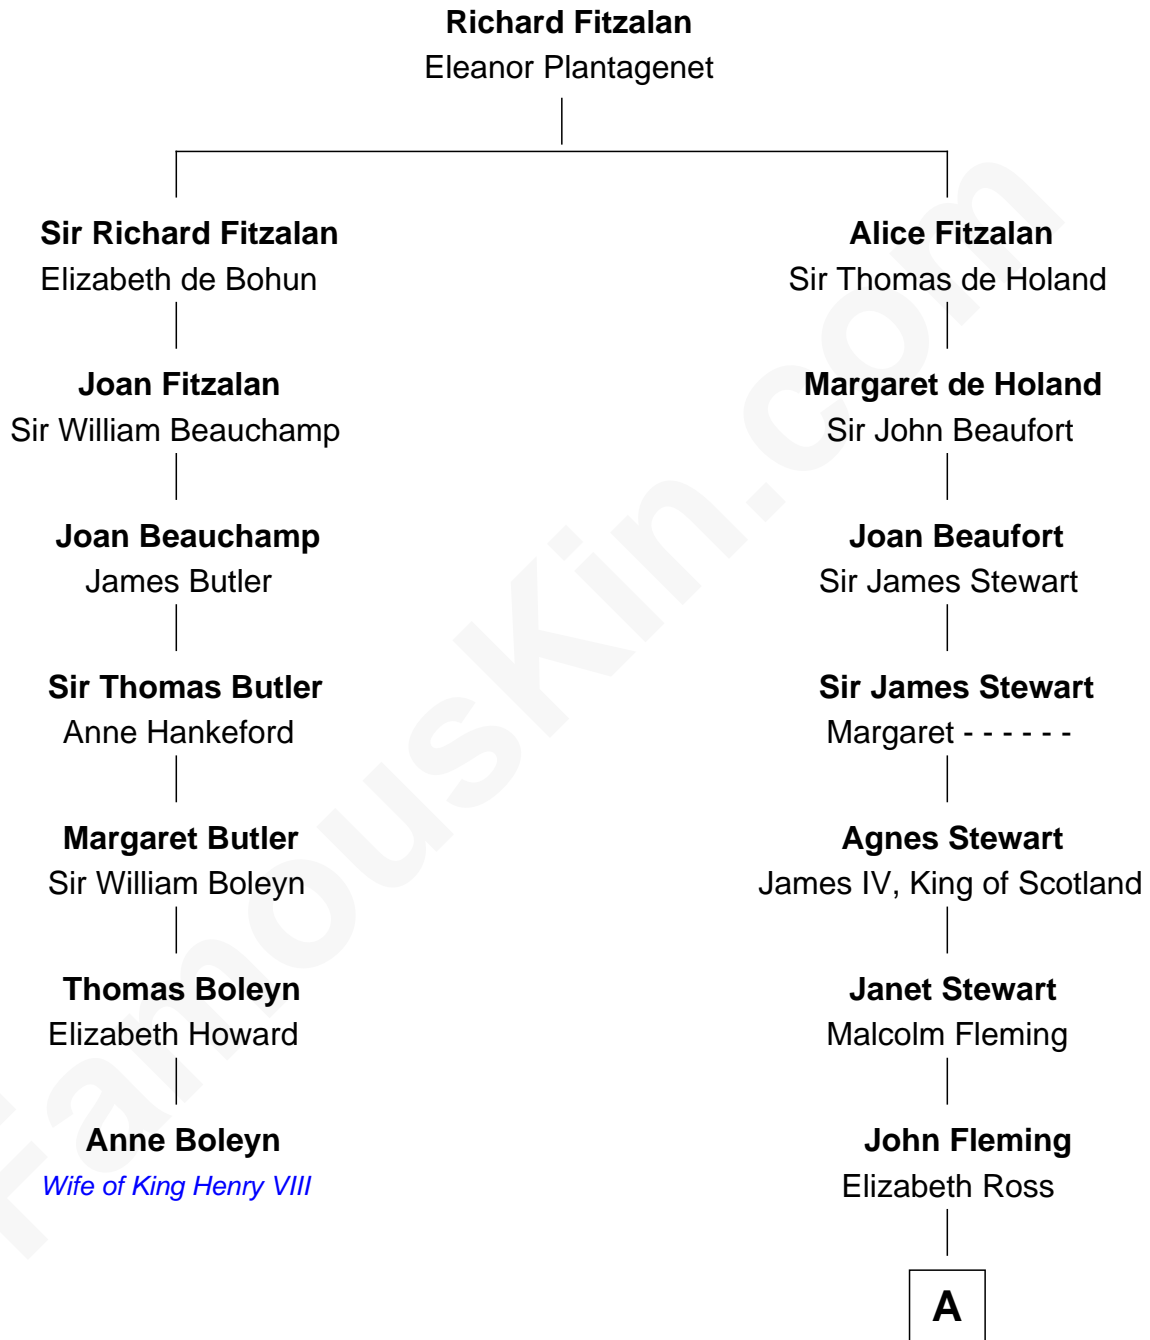

FamousKin.com Relationship Chart of

Anne Boleyn

2nd Wife of King Henry VIII

6th cousin 13 times removed of

Guy Ritchie

British Filmmaker

A

Mary Fleming
Sir James Douglas

William Douglas
Isabel Ker

James Douglas
Margaret Stewart

Mary Douglas
Alexander Stewart

James Stewart
Catherine Montgomery

Alexander Stewart
Catherine Cochrane

Sir John Stewart
Anne Dashwood

Charlotte Stewart
Sir Edward Crofton