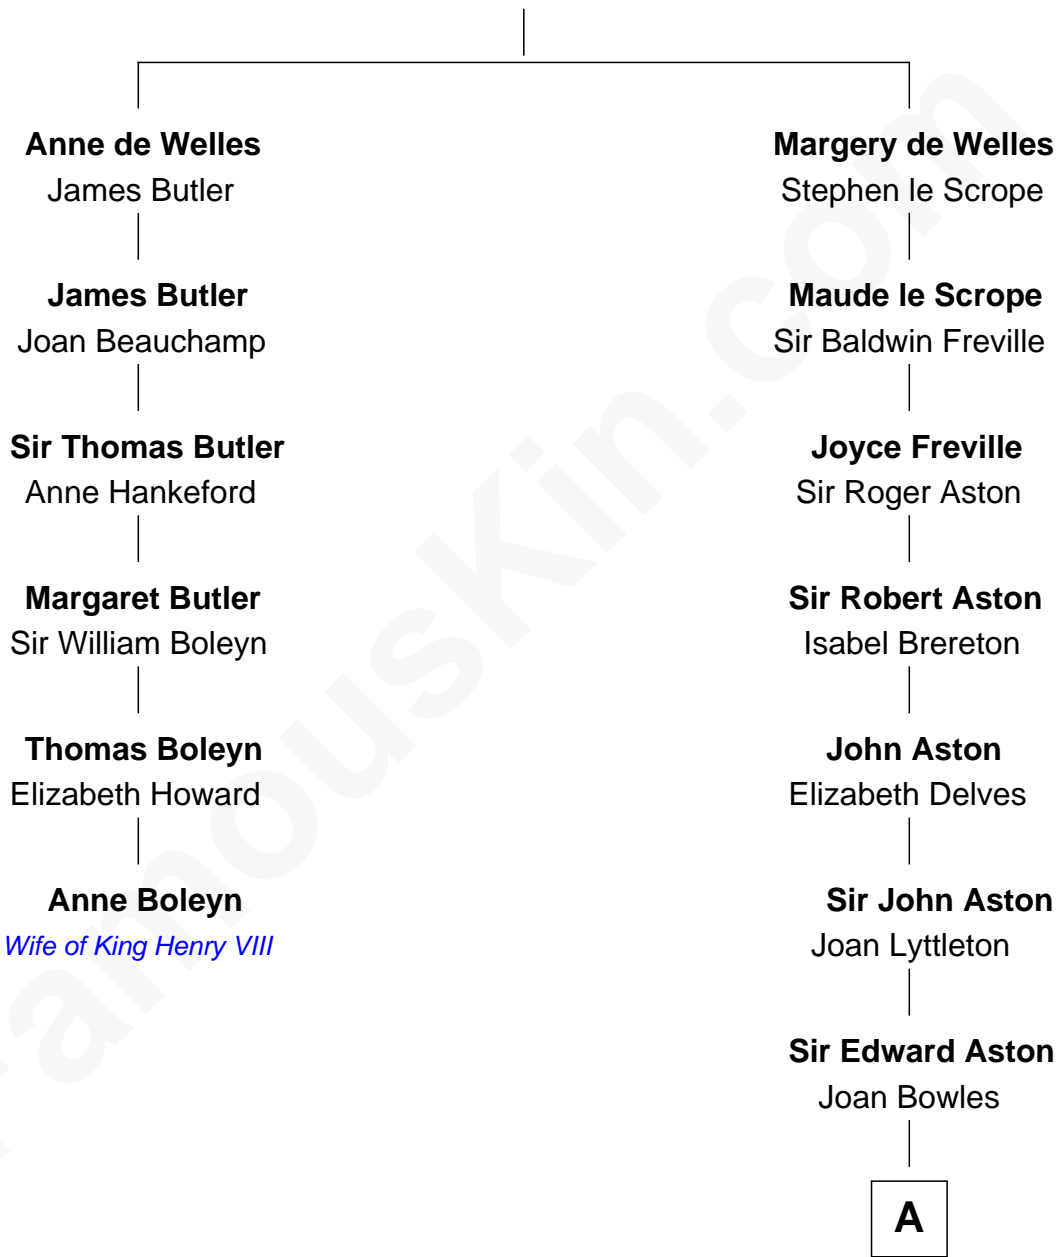

FamousKin.com Relationship Chart of

Anne Boleyn

2nd Wife of King Henry VIII

5th cousin 16 times removed of

Guy Ritchie

British Filmmaker

John de Welles

Maud de Roos

A

Sir Walter Aston
Elizabeth Leveson

Elizabeth Aston
Basil Feilding

William Feilding
Susan Villiers

Margaret Feilding
James Hamilton

Anne Hamilton
William Douglas-Hamilton

Susan Hamilton
John Cochrane

John Cochrane
Anne Murray