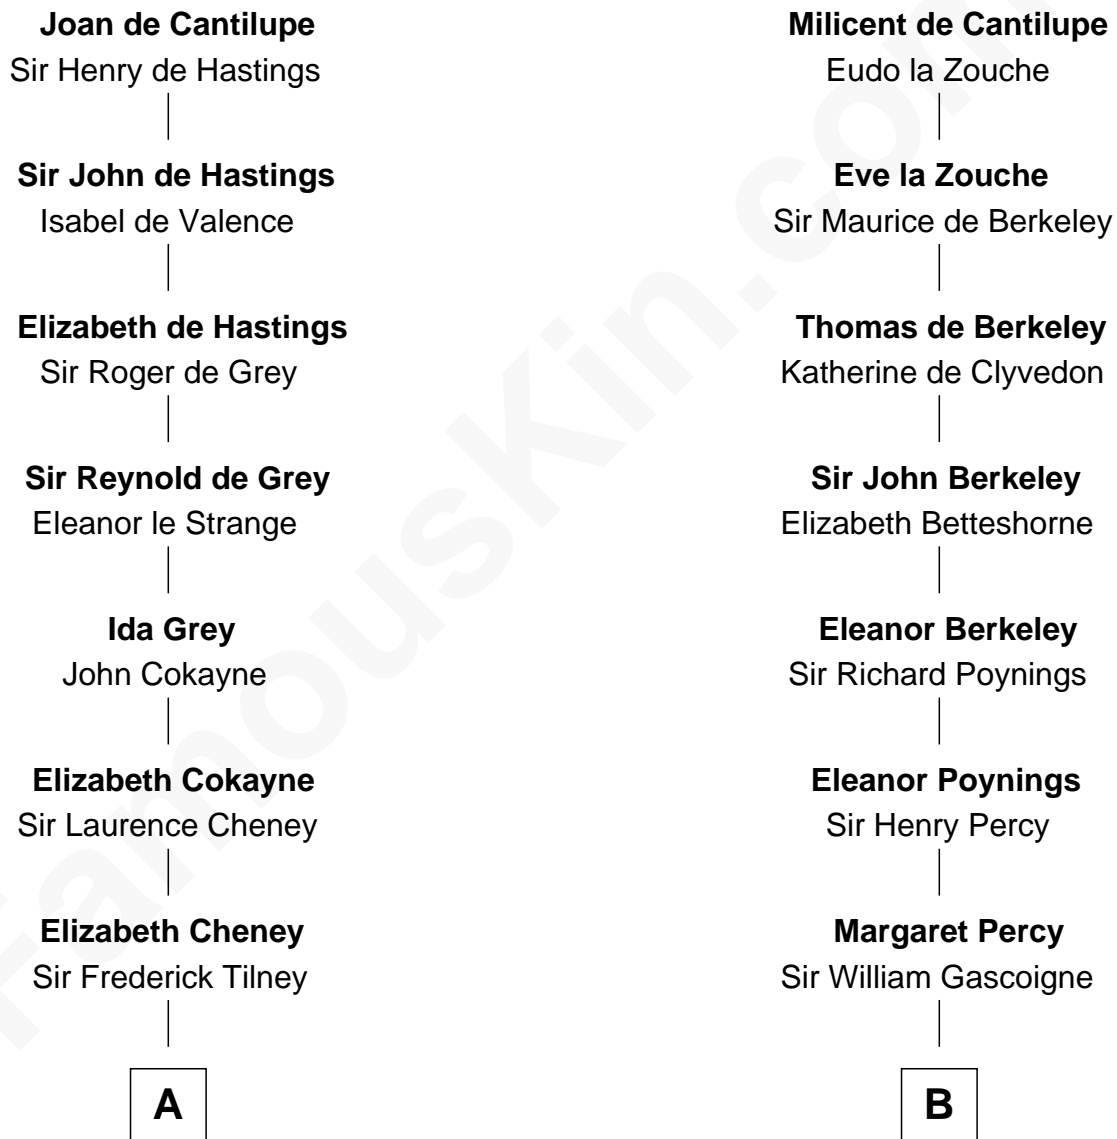

FamousKin.com Relationship Chart of

Anne Boleyn

2nd Wife of King Henry VIII

9th cousin 12 times removed of

Guy Ritchie

British Filmmaker

Sir William de Cantilupe

Eve de Braiose