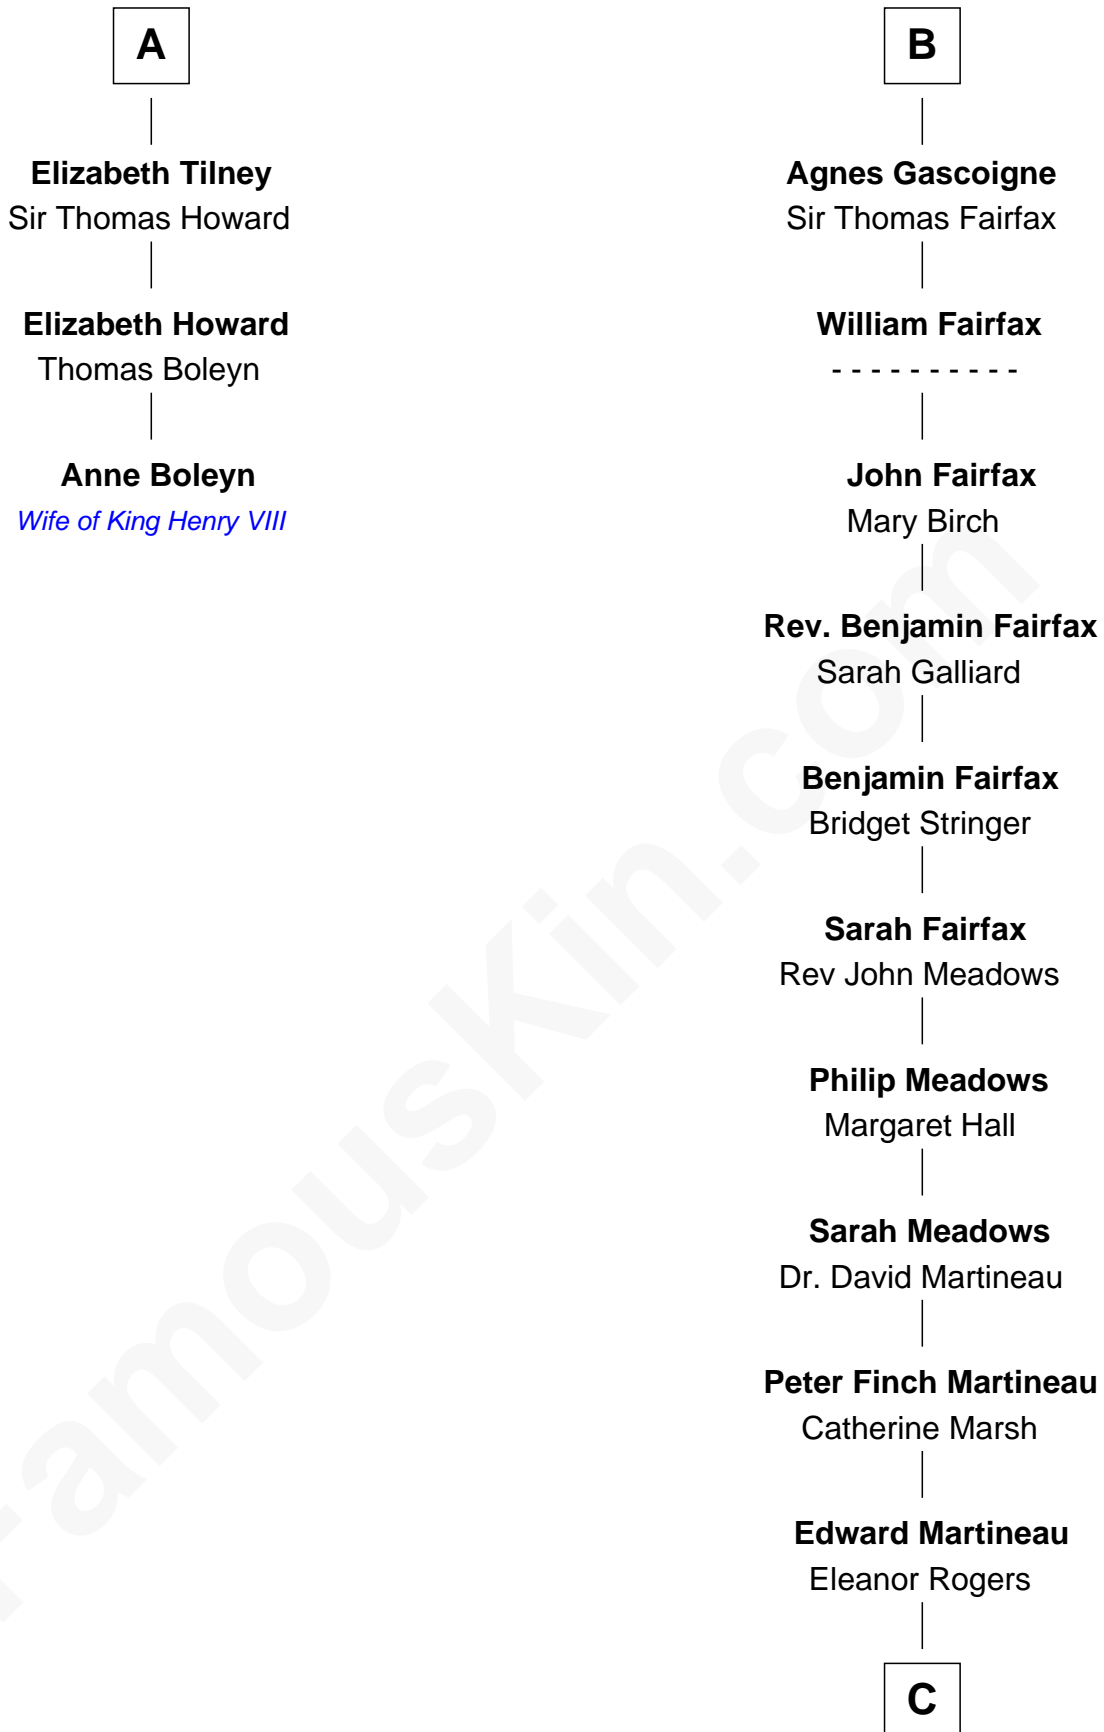

FamousKin.com Relationship Chart of

Anne Boleyn

2nd Wife of King Henry VIII

9th cousin 12 times removed of

Guy Ritchie

British Filmmaker

Sir William de Cantilupe

Eve de Braiose

C

William Martineau
Margaretta Sarah Mason

Edith Jane Martineau
Vivian Guy Ouseley McLaughlin

Doris Margaretta McLaughlin
Stuart John Ritchie

John Vivian Ritchie
Amber Mary Parkinson

Guy Ritchie
British Filmmaker