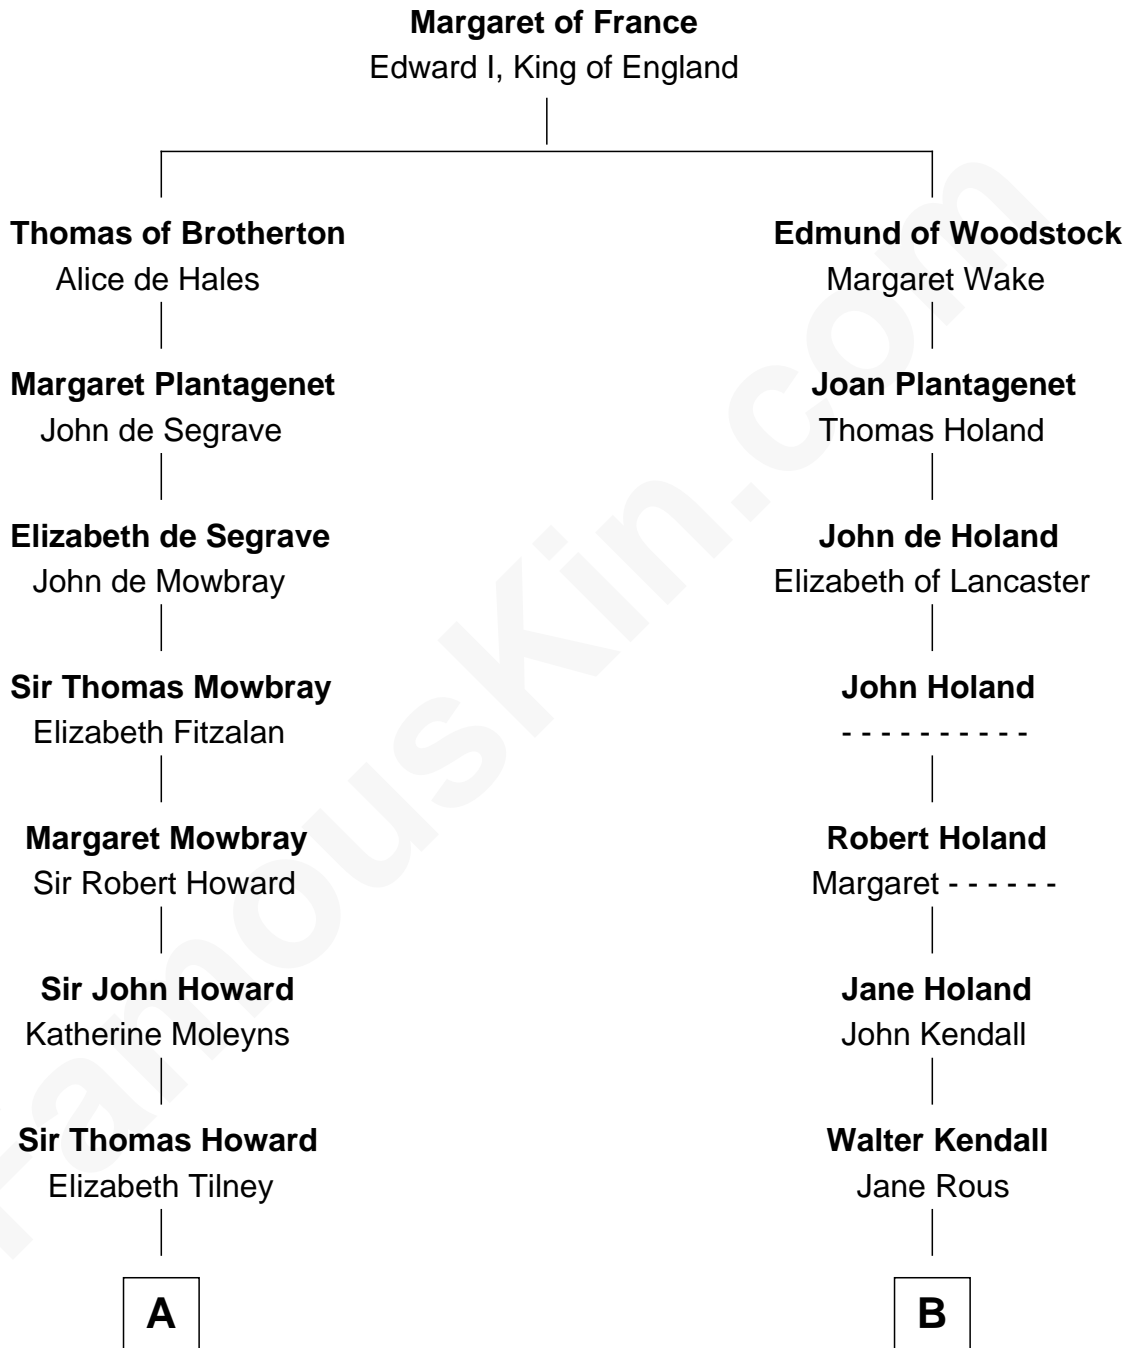

FamousKin.com

Relationship Chart of

Anne Boleyn

2nd Wife of King Henry VIII

8th cousin 11 times removed of

Buckminster Fuller

Author, Architect, and Inventor

C

Caroline Matilda Wolcott

Martin Andrews

Caroline Wolcott Andrews

Richard Buckminster Fuller

Buckminster Fuller

Author, Architect, and Inventor

FamousKin.com