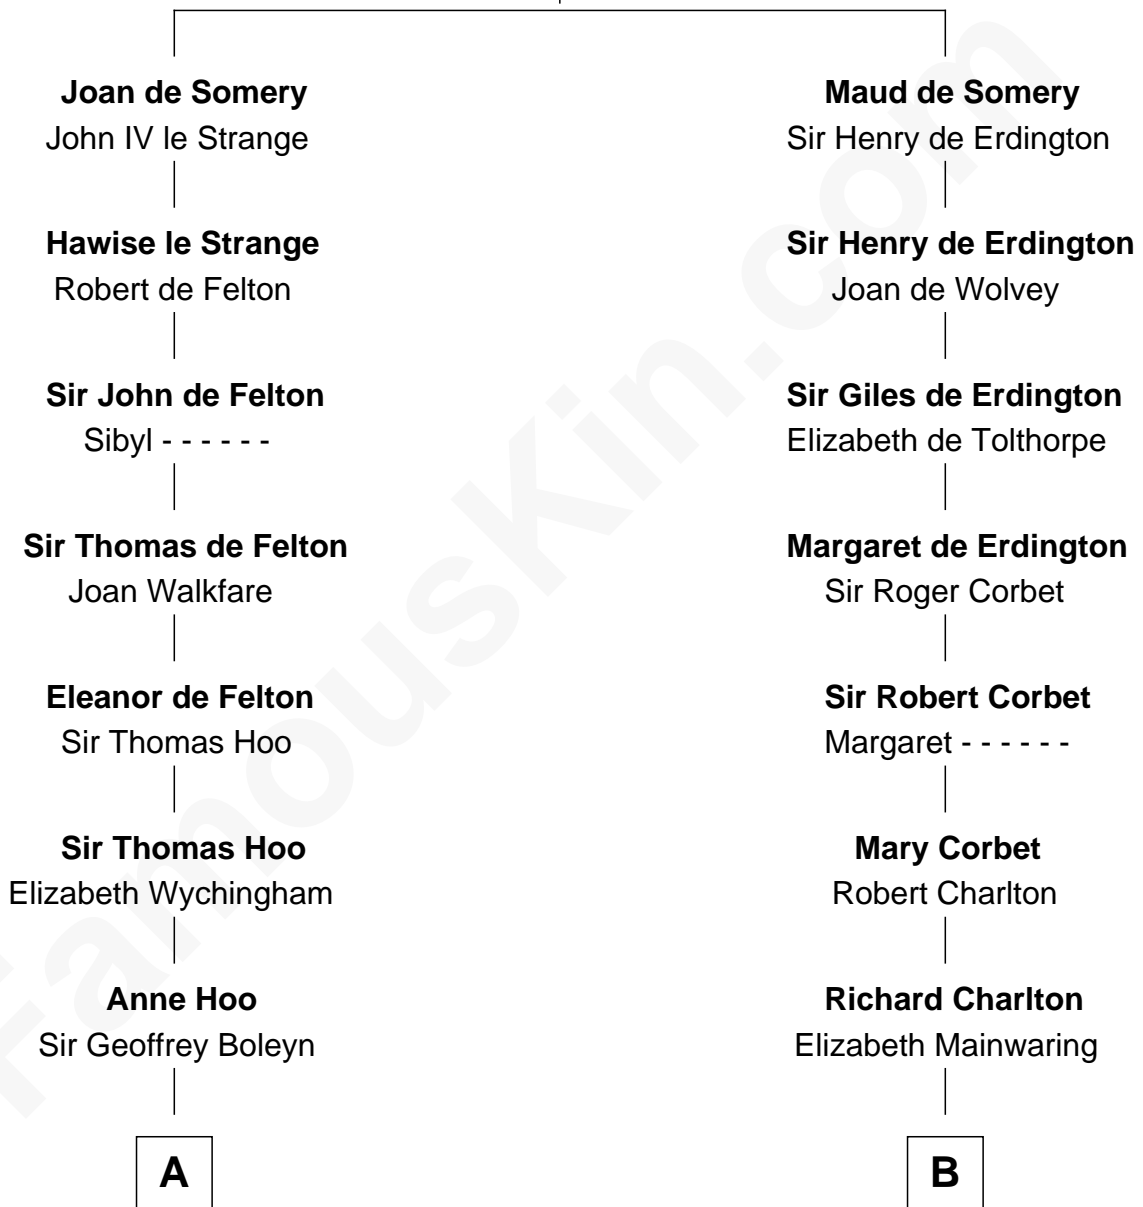

# FamousKin.com Relationship Chart of

**Anne Boleyn**

*2nd Wife of King Henry VIII*

9th cousin 12 times removed of

**Thomas Hunt Morgan**

*Nobel Prize Winner in Physiology or Medicine*

**Sir Roger de Somery**

Nichole d'Aubenev

**C**

**Elizabeth Tayloe**  
Col. Edward Lloyd

**Mary Tayloe Lloyd**  
Francis Scott Key

**Elizabeth Phoebe Key**  
Charles Howard

**Ellen Key Howard**  
Charlton Hunt Morgan

**Thomas Hunt Morgan**  
*Nobel Prize Winner*