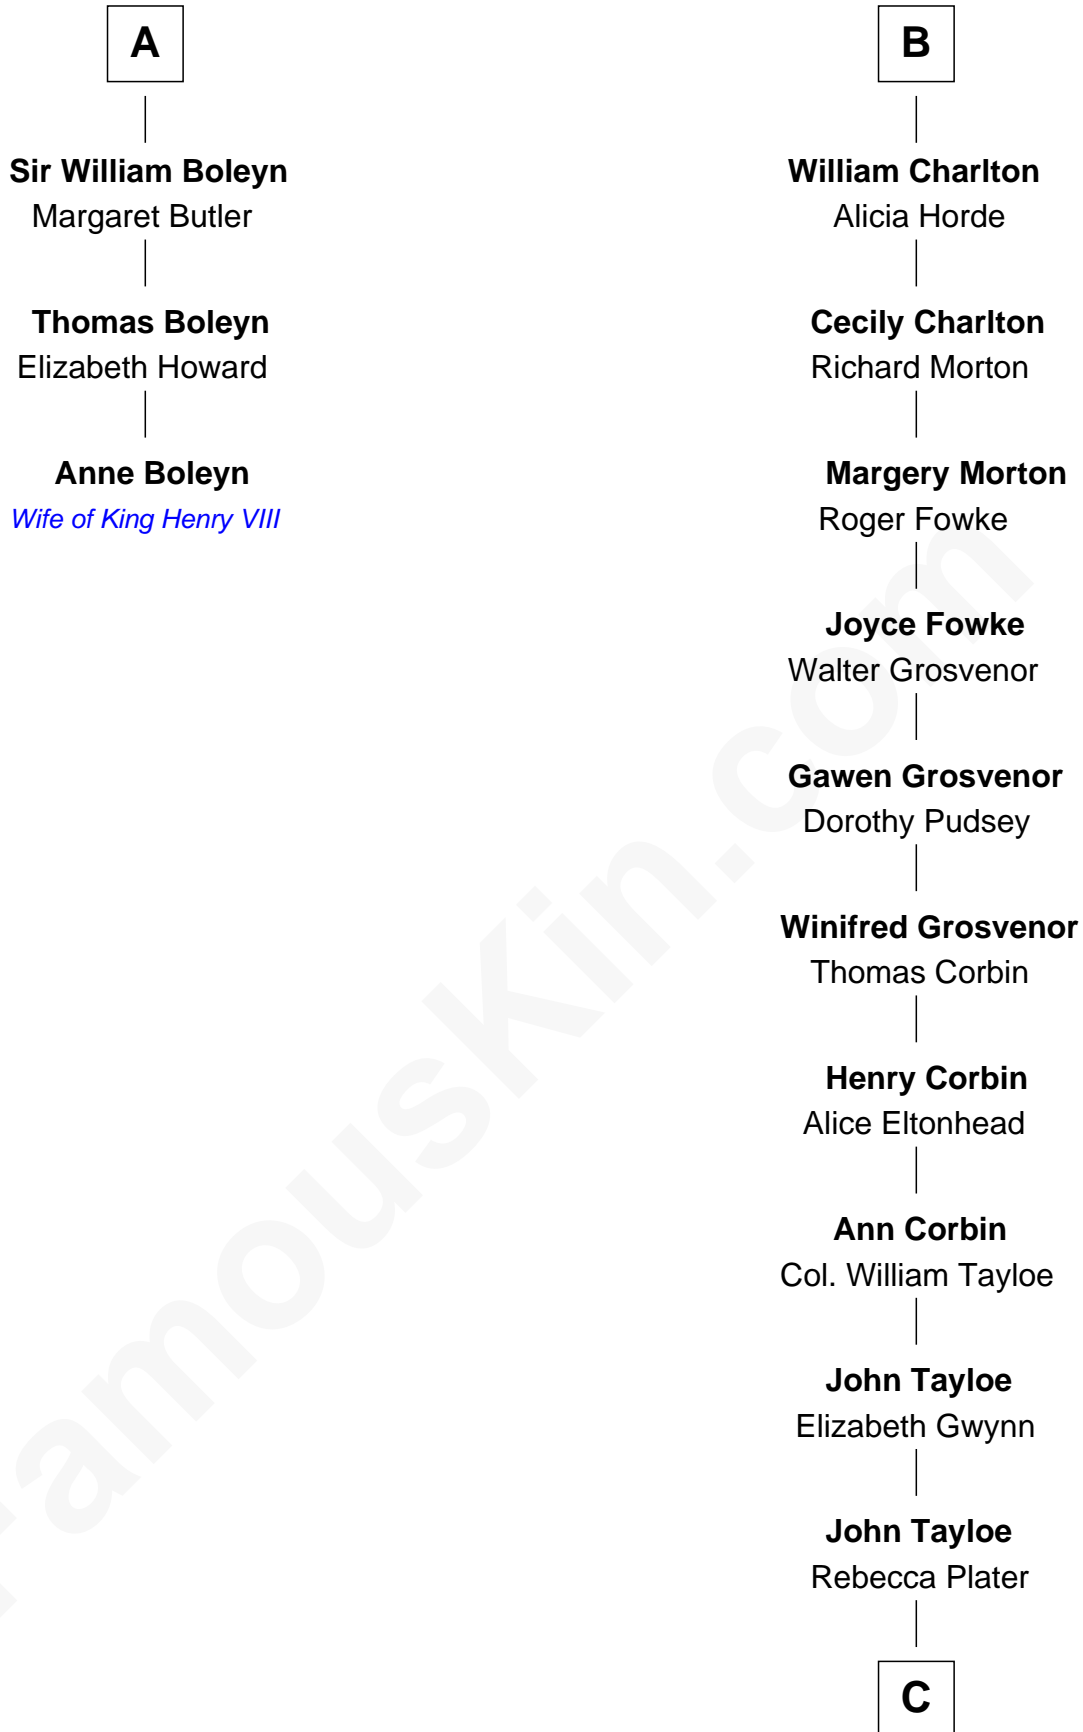

# FamousKin.com Relationship Chart of

**Anne Boleyn**

*2nd Wife of King Henry VIII*

9th cousin 12 times removed of

**Thomas Hunt Morgan**

*Nobel Prize Winner in Physiology or Medicine*

**Sir Roger de Somery**

Nichole d'Aubenev

**C**

**Elizabeth Tayloe**  
Col. Edward Lloyd

**Mary Tayloe Lloyd**  
Francis Scott Key

**Elizabeth Phoebe Key**  
Charles Howard

**Ellen Key Howard**  
Charlton Hunt Morgan

**Thomas Hunt Morgan**  
*Nobel Prize Winner*