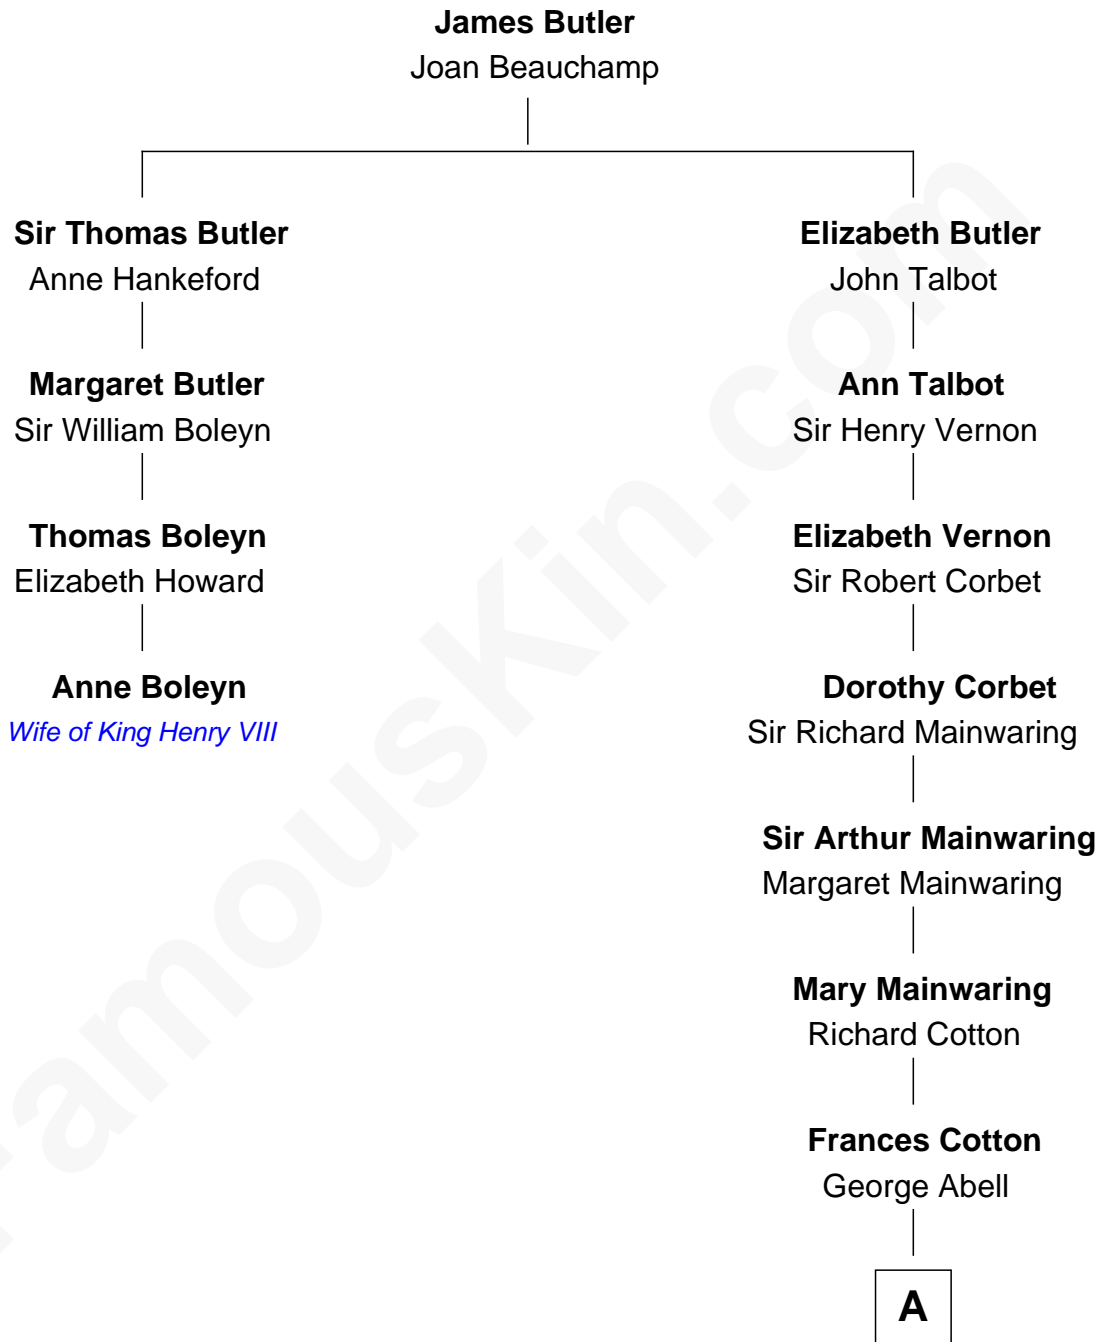

# FamousKin.com Relationship Chart of

**Anne Boleyn**

*2nd Wife of King Henry VIII*

3rd cousin 11 times removed of

**Marjorie Post**

*Founder of General Foods*

**A**

**Robert Abell**  
Joanna - - - - -

**Joshua Abell**  
Bethiah Gager

**Elizabeth Abell**  
John Lathrop

**Azel Lathrop**  
Elizabeth Hyde

**Erastus Lathrop**  
Sarah Bailey

**Caroline Cushman Lathrop**  
Charles Rollin Post

**Charles William Post**  
Elle Letitia Merriweather