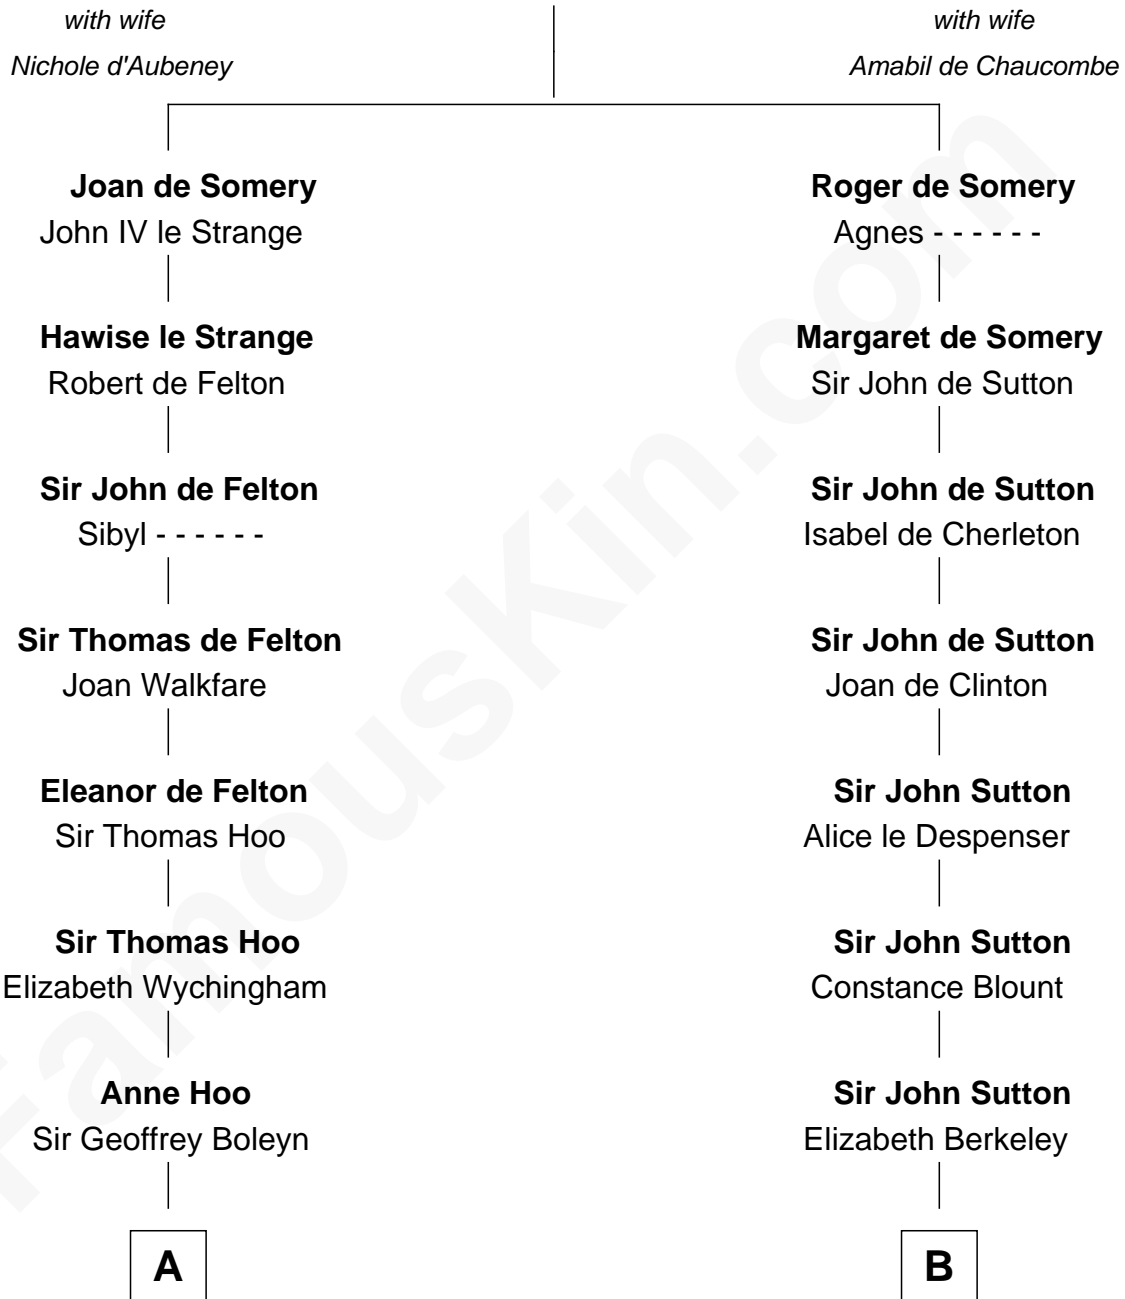

FamousKin.com Relationship Chart of

Anne Boleyn

2nd Wife of King Henry VIII

9th cousin 10 times removed of

Marjorie Post

Founder of General Foods

Sir Roger de Somery

C

—
Caroline Cushman Lathrop

Charles Rollin Post

—
Charles William Post

Elle Letitia Merriweather

—
Marjorie Post

Founder of General Foods

FamousKin.com