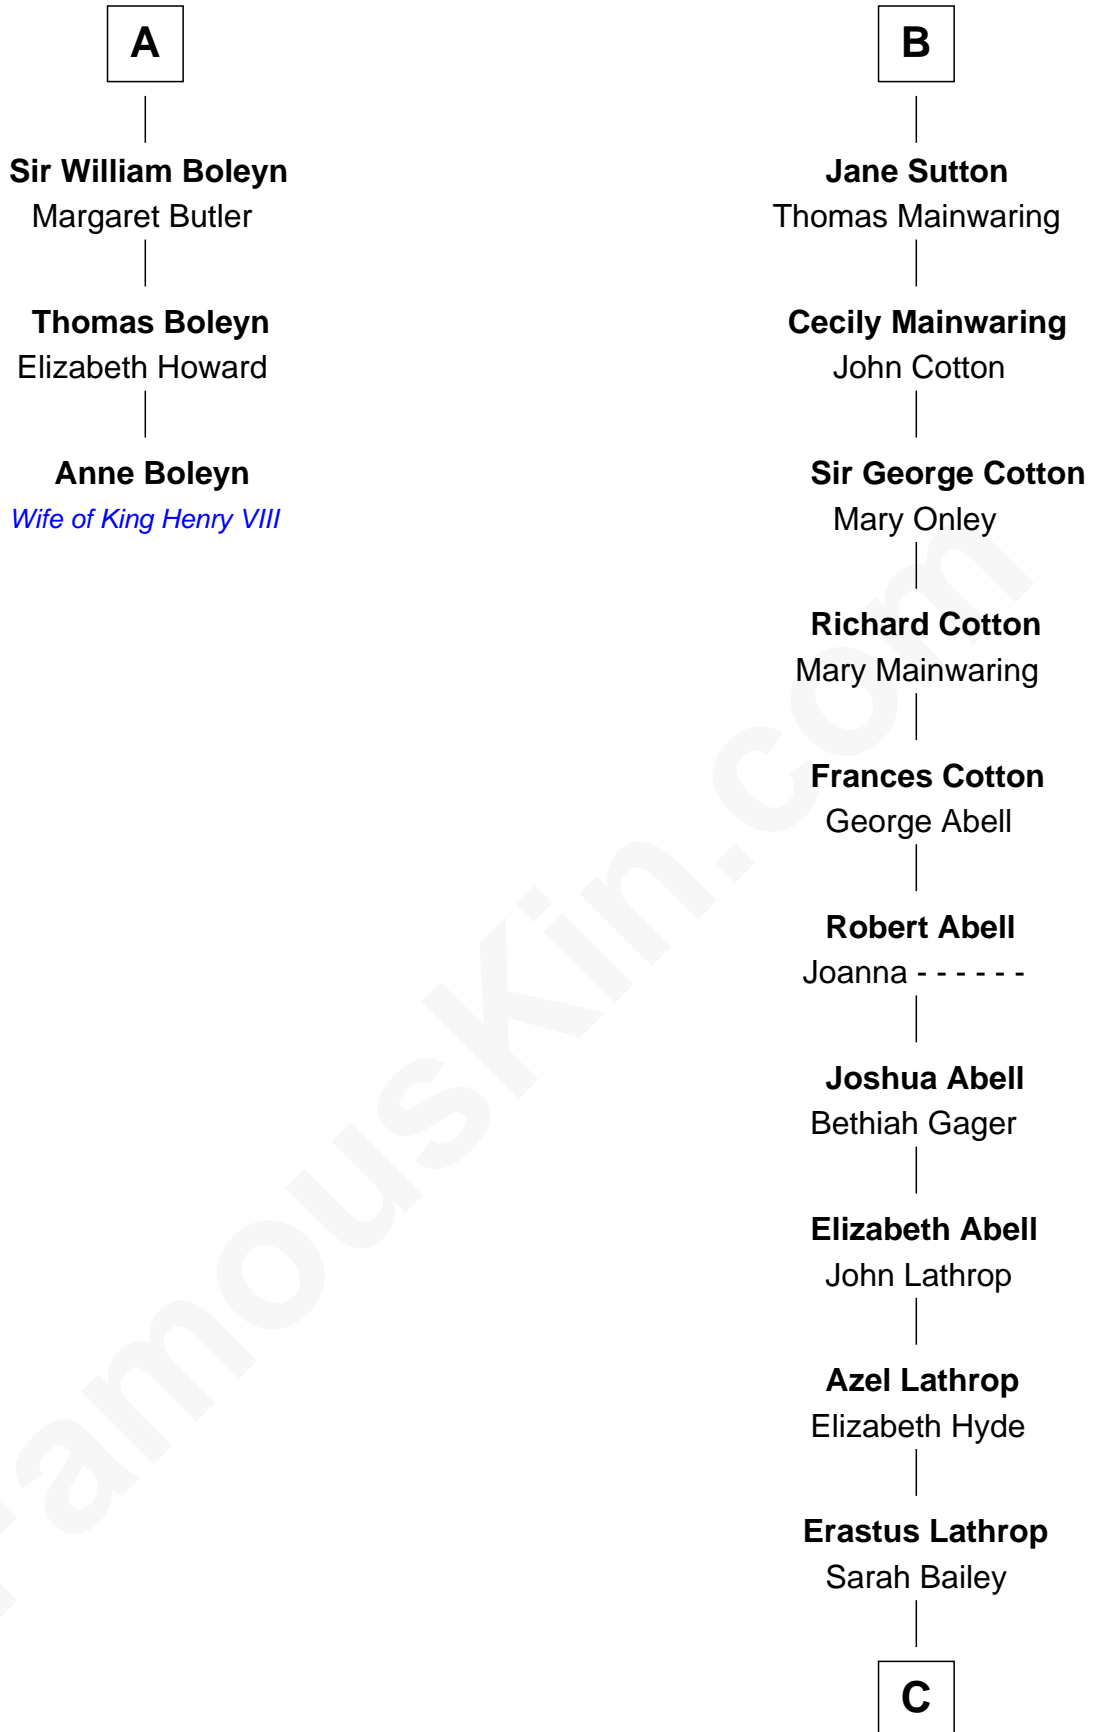

FamousKin.com Relationship Chart of

Anne Boleyn

2nd Wife of King Henry VIII

9th cousin 10 times removed of

Marjorie Post

Founder of General Foods

Sir Roger de Somery

C

—
Caroline Cushman Lathrop

Charles Rollin Post

—
Charles William Post

Elle Letitia Merriweather

—
Marjorie Post

Founder of General Foods

FamousKin.com