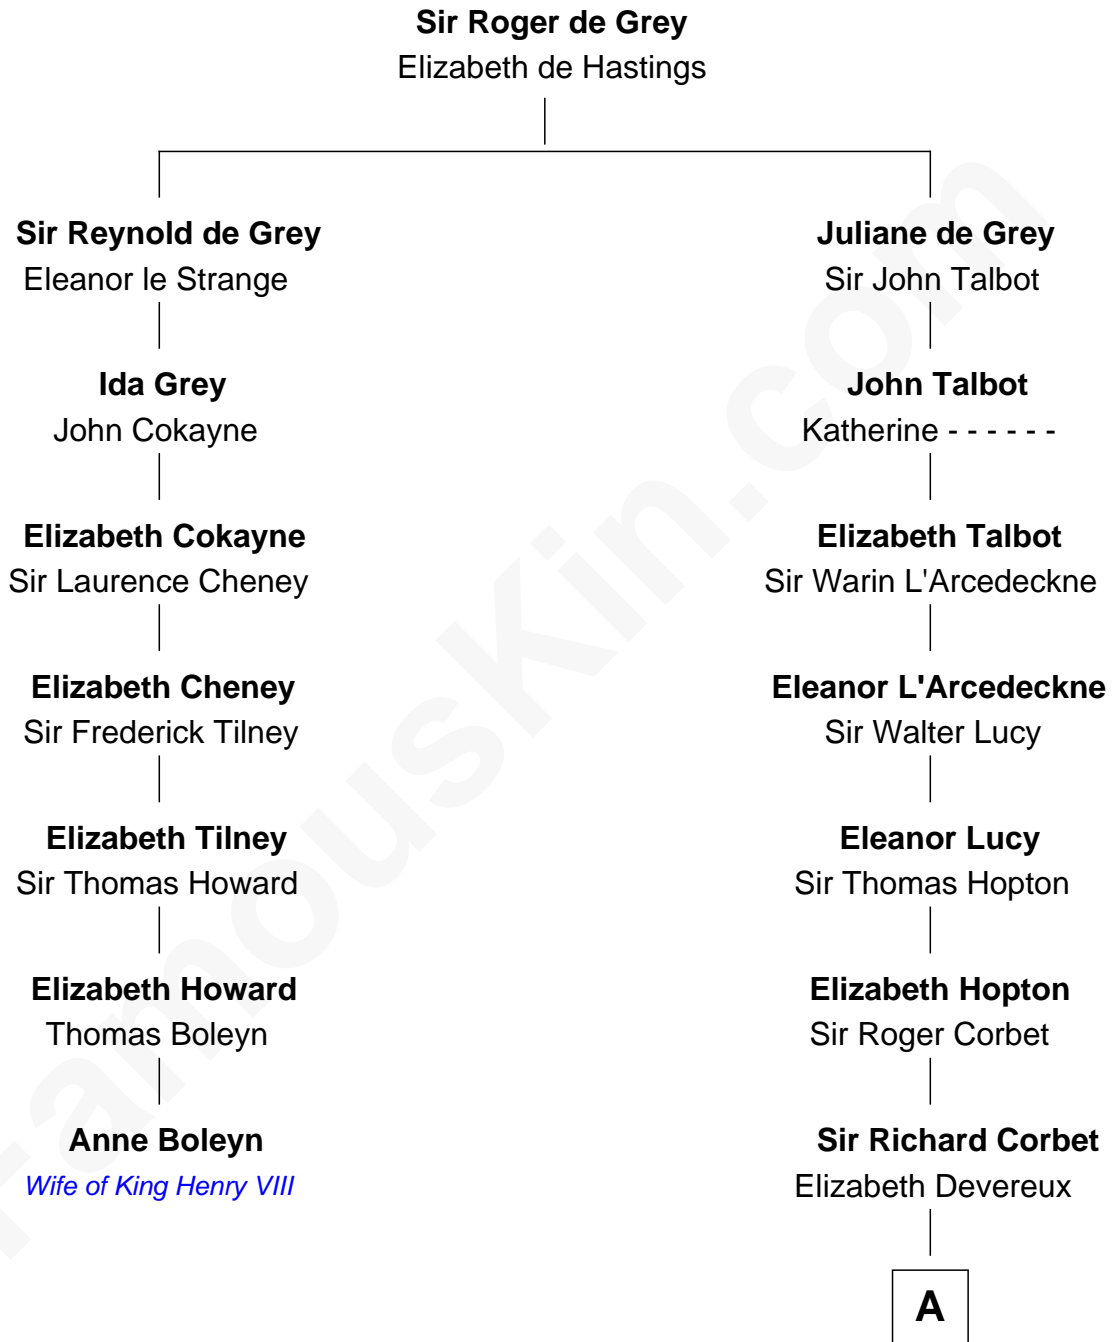

FamousKin.com Relationship Chart of

Anne Boleyn

2nd Wife of King Henry VIII

6th cousin 13 times removed of

Marjorie Post

Founder of General Foods

A

Sir Robert Corbet

Elizabeth Vernon

Dorothy Corbet

Sir Richard Mainwaring

Sir Arthur Mainwaring

Margaret Mainwaring

Mary Mainwaring

Richard Cotton

Frances Cotton