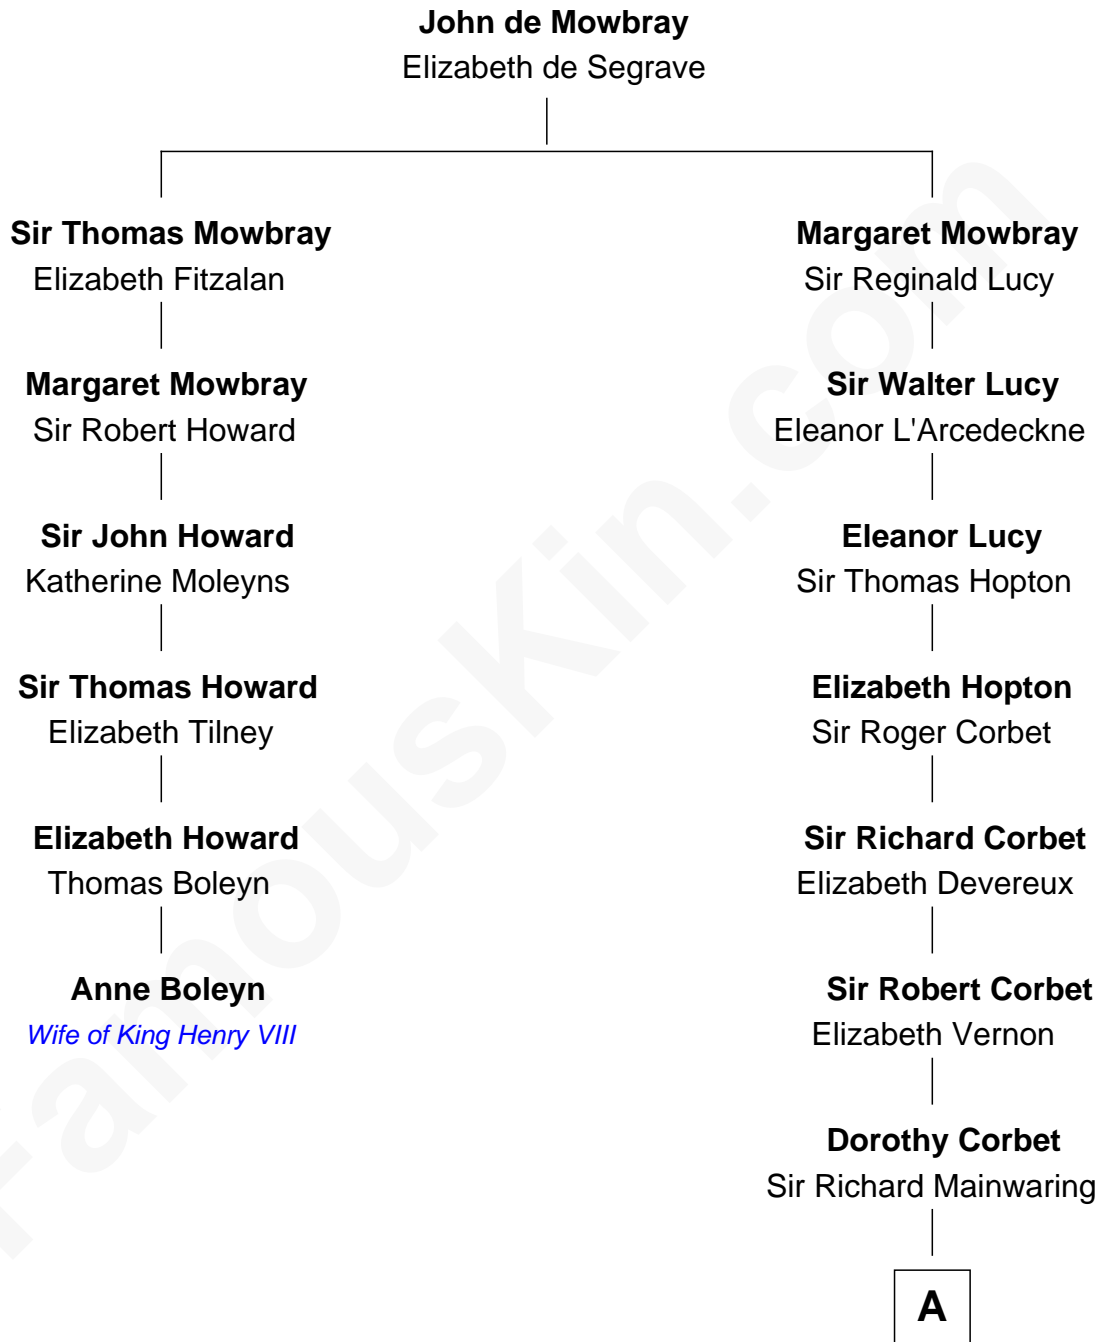

FamousKin.com Relationship Chart of

Anne Boleyn

2nd Wife of King Henry VIII

5th cousin 12 times removed of

Marjorie Post

Founder of General Foods

A

Sir Arthur Mainwaring

Margaret Mainwaring

Mary Mainwaring

Richard Cotton

Frances Cotton

George Abell

Robert Abell

Joanna - - - - -

Joshua Abell