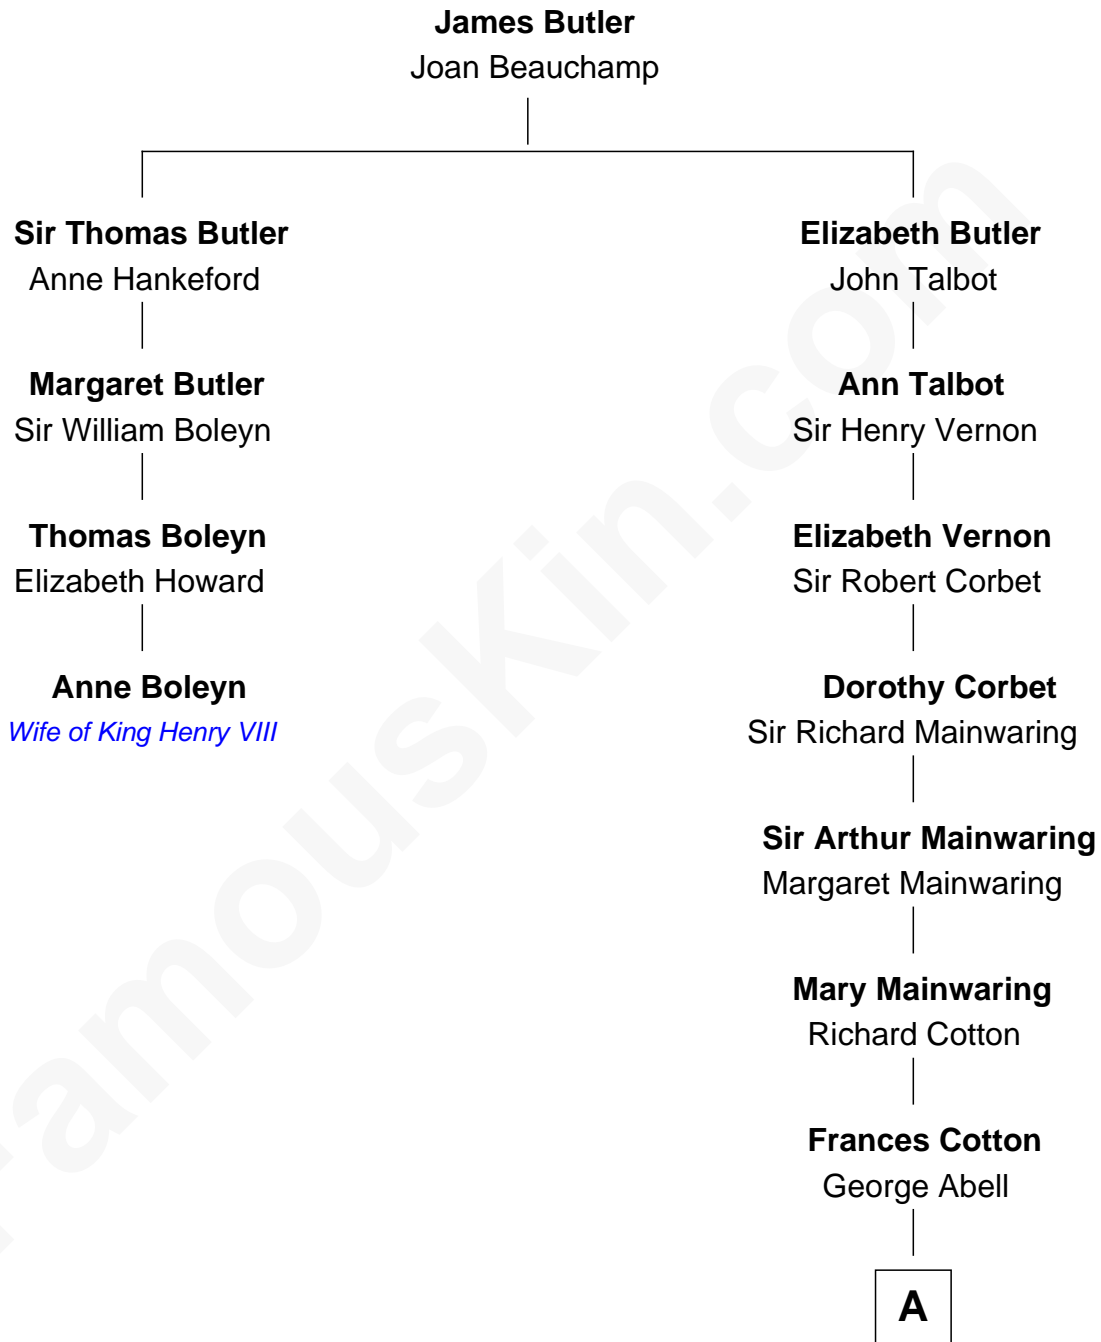

FamousKin.com Relationship Chart of

Anne Boleyn

2nd Wife of King Henry VIII

3rd cousin 10 times removed of

C. W. Post

Founder of Post Cereals

A

Robert Abell
Joanna - - - - -

Joshua Abell
Bethiah Gager

Elizabeth Abell
John Lathrop

Azel Lathrop
Elizabeth Hyde

Erastus Lathrop
Sarah Bailey

Caroline Cushman Lathrop
Charles Rollin Post

C. W. Post
Founder of Post Cereals