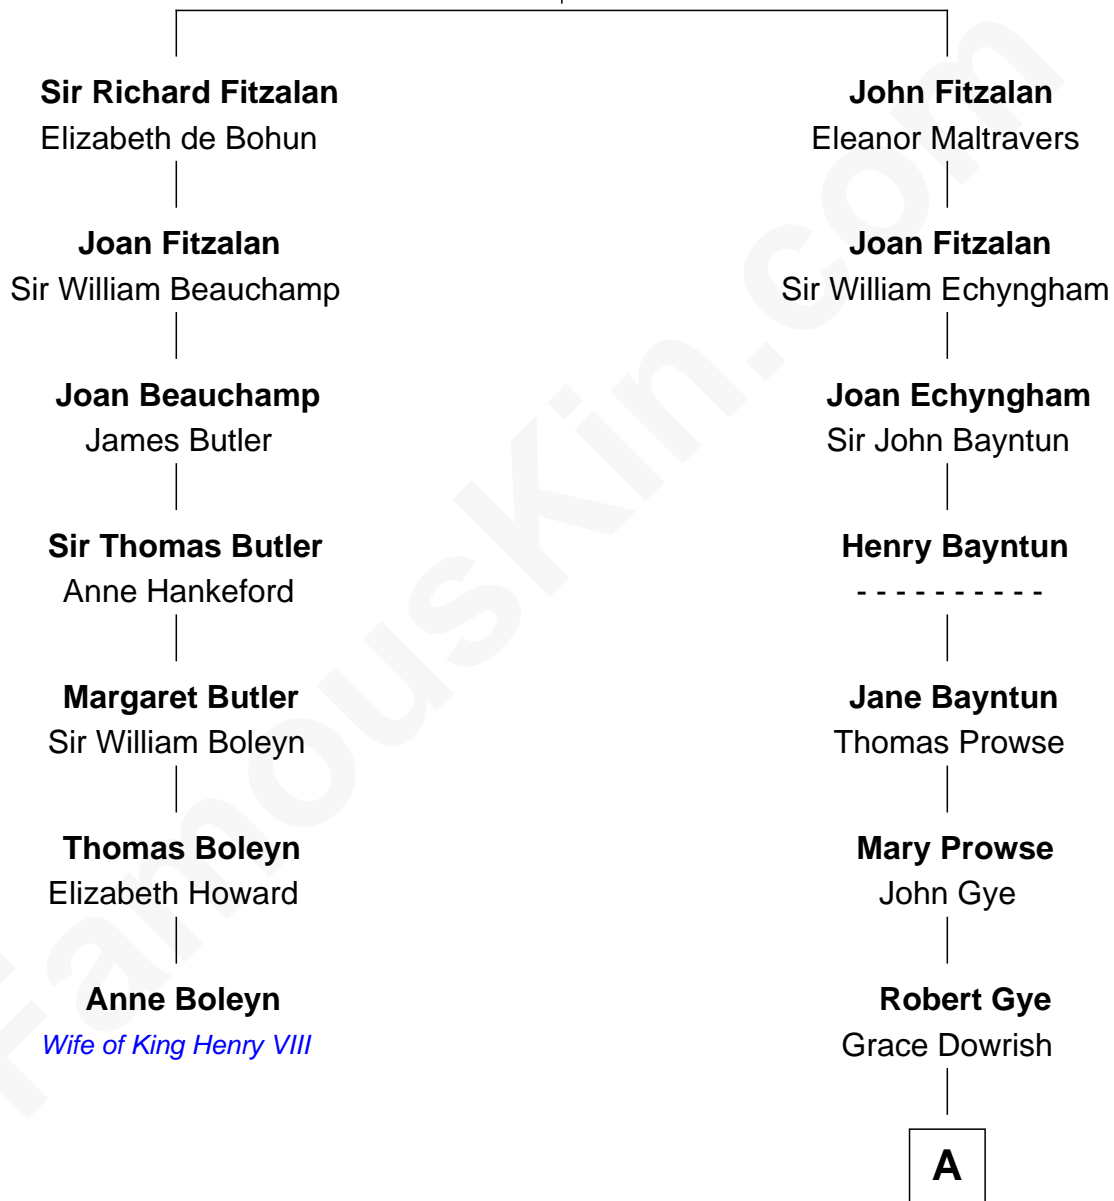

FamousKin.com Relationship Chart of

Anne Boleyn

2nd Wife of King Henry VIII

6th cousin 12 times removed of

Pete Seeger

American Folk Singer

Richard Fitzalan
Eleanor Plantagenet

A

Elsie Thwing Simmons
Albert Adams

Elsie Simmons Adams
Charles Louis Seeger

B

B

Charles Louis Seeger
Constance de Clyver Edson

Pete Seeger
American Folk Singer

FamousKin.com