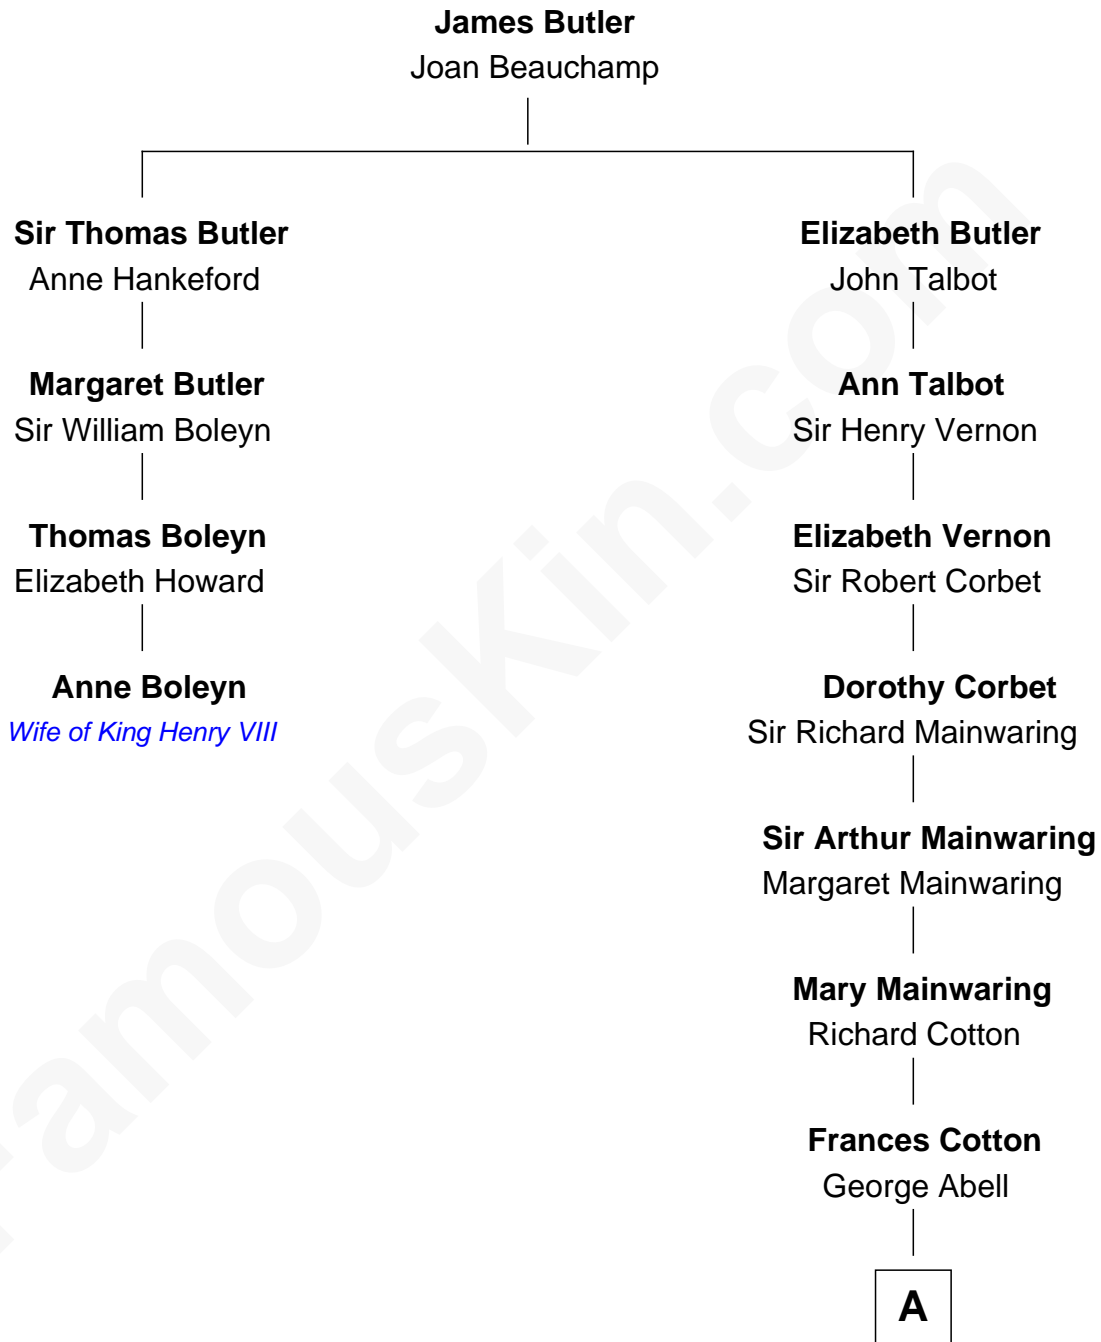

FamousKin.com Relationship Chart of

Anne Boleyn

2nd Wife of King Henry VIII

3rd cousin 15 times removed of

Adlai Stevenson III

U.S. Senator from Illinois

A

Robert Abell
Joanna - - - - -