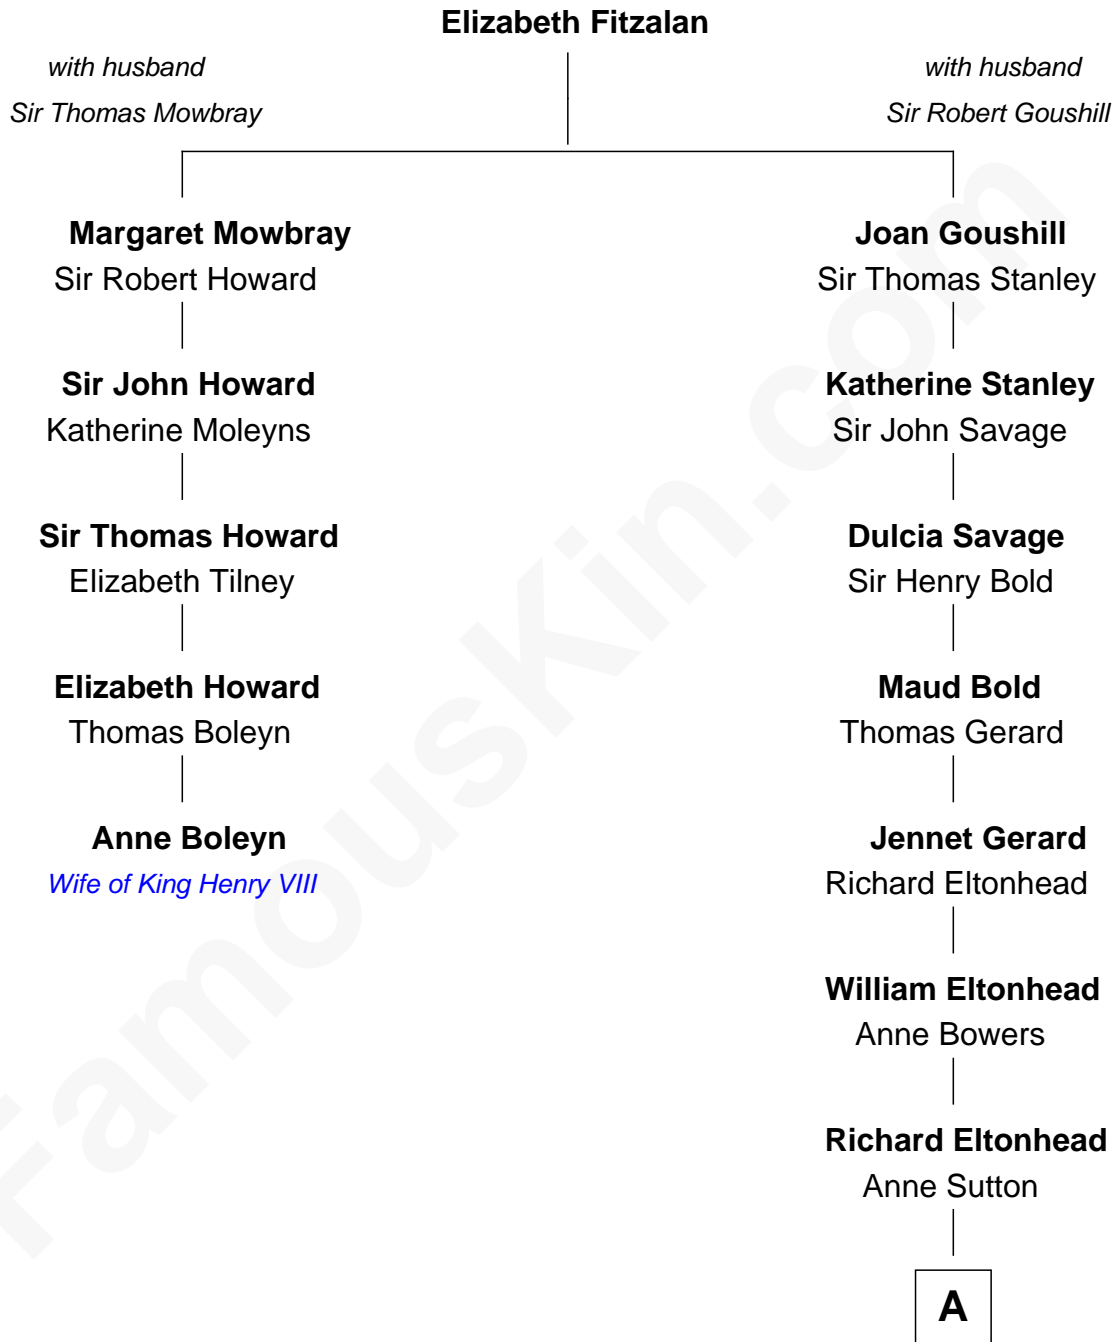

FamousKin.com Relationship Chart of

Anne Boleyn

2nd Wife of King Henry VIII

4th cousin 7 times removed of

Henry Lee III

9th Governor of Virginia

A

|
Alice Eltonhead

Light-Horse Harry