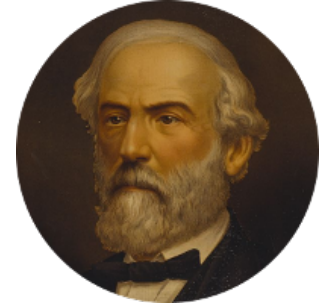

FamousKin.com Relationship Chart of

Anne Boleyn

2nd Wife of King Henry VIII

9th cousin 9 times removed of

General Robert E. Lee

Confederate Army - U.S. Civil War

Sir Roger de Somery

Nichole d'Aubenev

Joan de Somery

John IV le Strange

Hawise le Strange

Robert de Felton

Sir John de Felton

Sibyl - - - - -

Sir Thomas de Felton

Joan Walkfare

Eleanor de Felton

Sir Thomas Hoo

Sir Thomas Hoo

Elizabeth Wychingham

Anne Hoo

Sir Geoffrey Boleyn

A

Maud de Somery