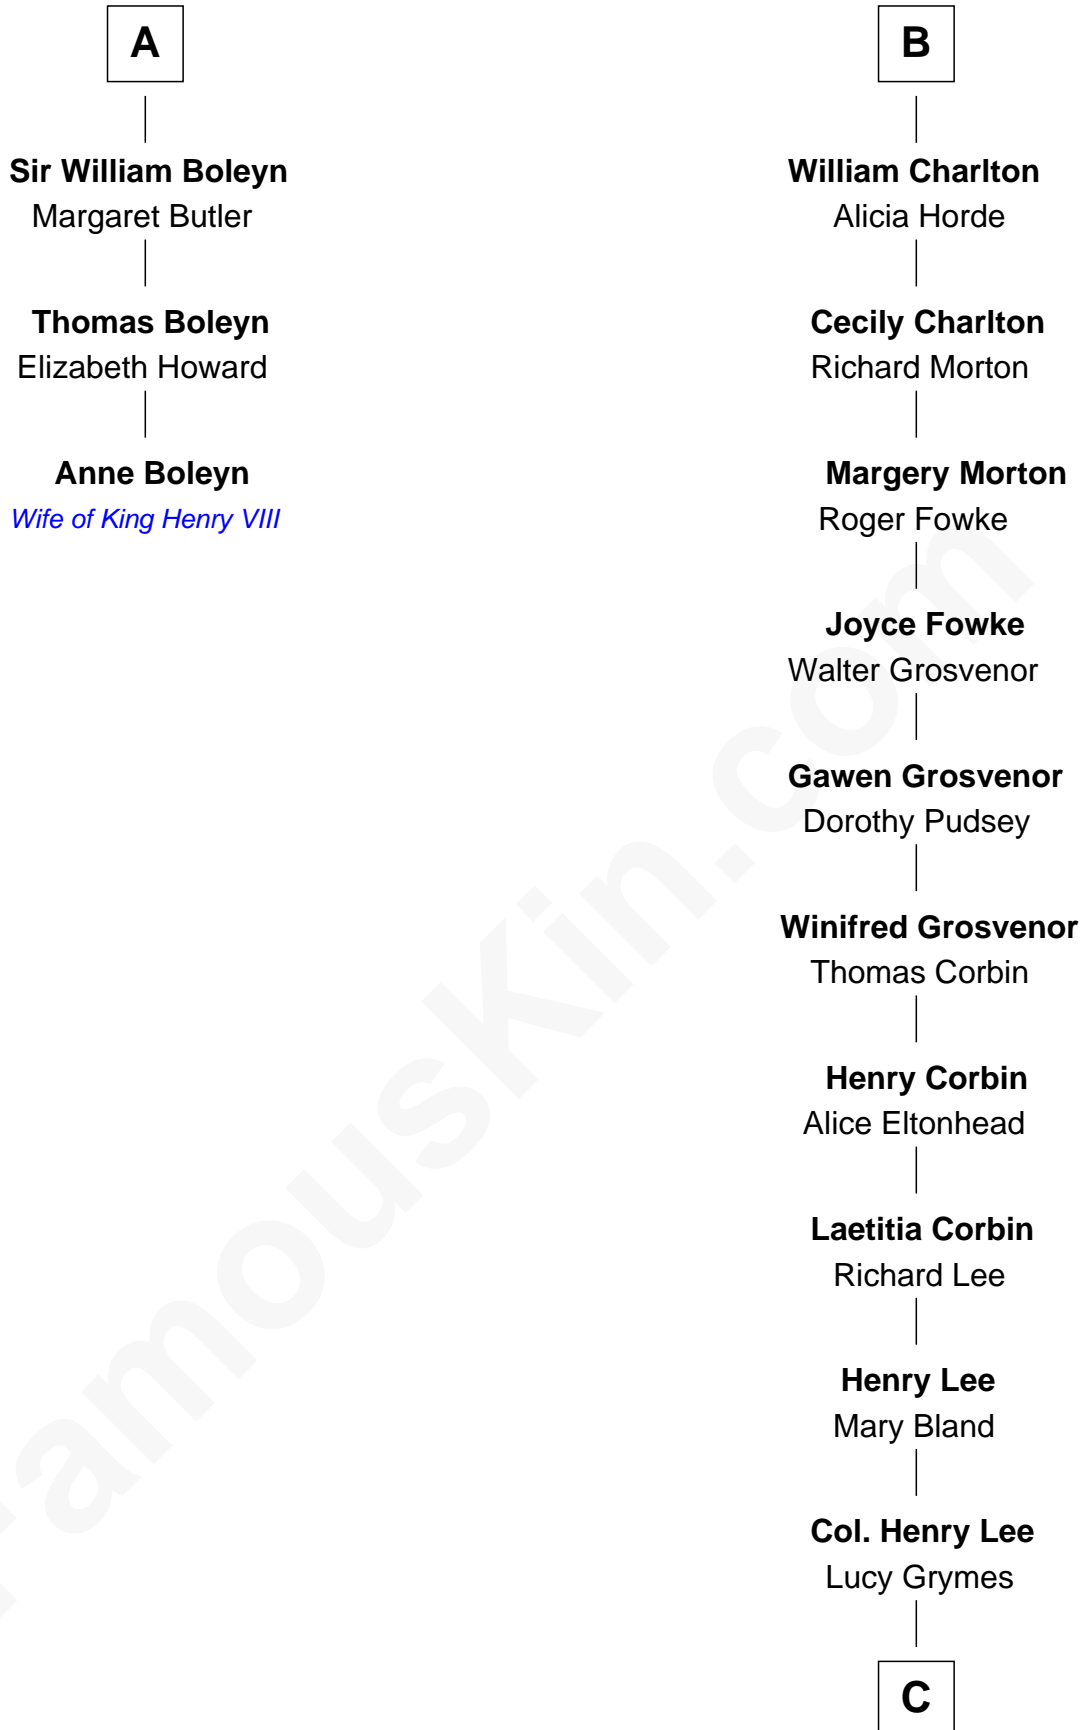

FamousKin.com Relationship Chart of

Anne Boleyn

2nd Wife of King Henry VIII

9th cousin 9 times removed of

General Robert E. Lee

Confederate Army - U.S. Civil War

Sir Roger de Somery

Nichole d'Aubenev

Joan de Somery

John IV le Strange

Hawise le Strange

Robert de Felton

Sir John de Felton

Sibyl - - - - -

Sir Thomas de Felton

Joan Walkfare

Margaret - - - - -

Mary Corbet

Robert Charlton

Richard Charlton

Elizabeth Mainwaring

B

C

Maj. Gen. Henry Lee