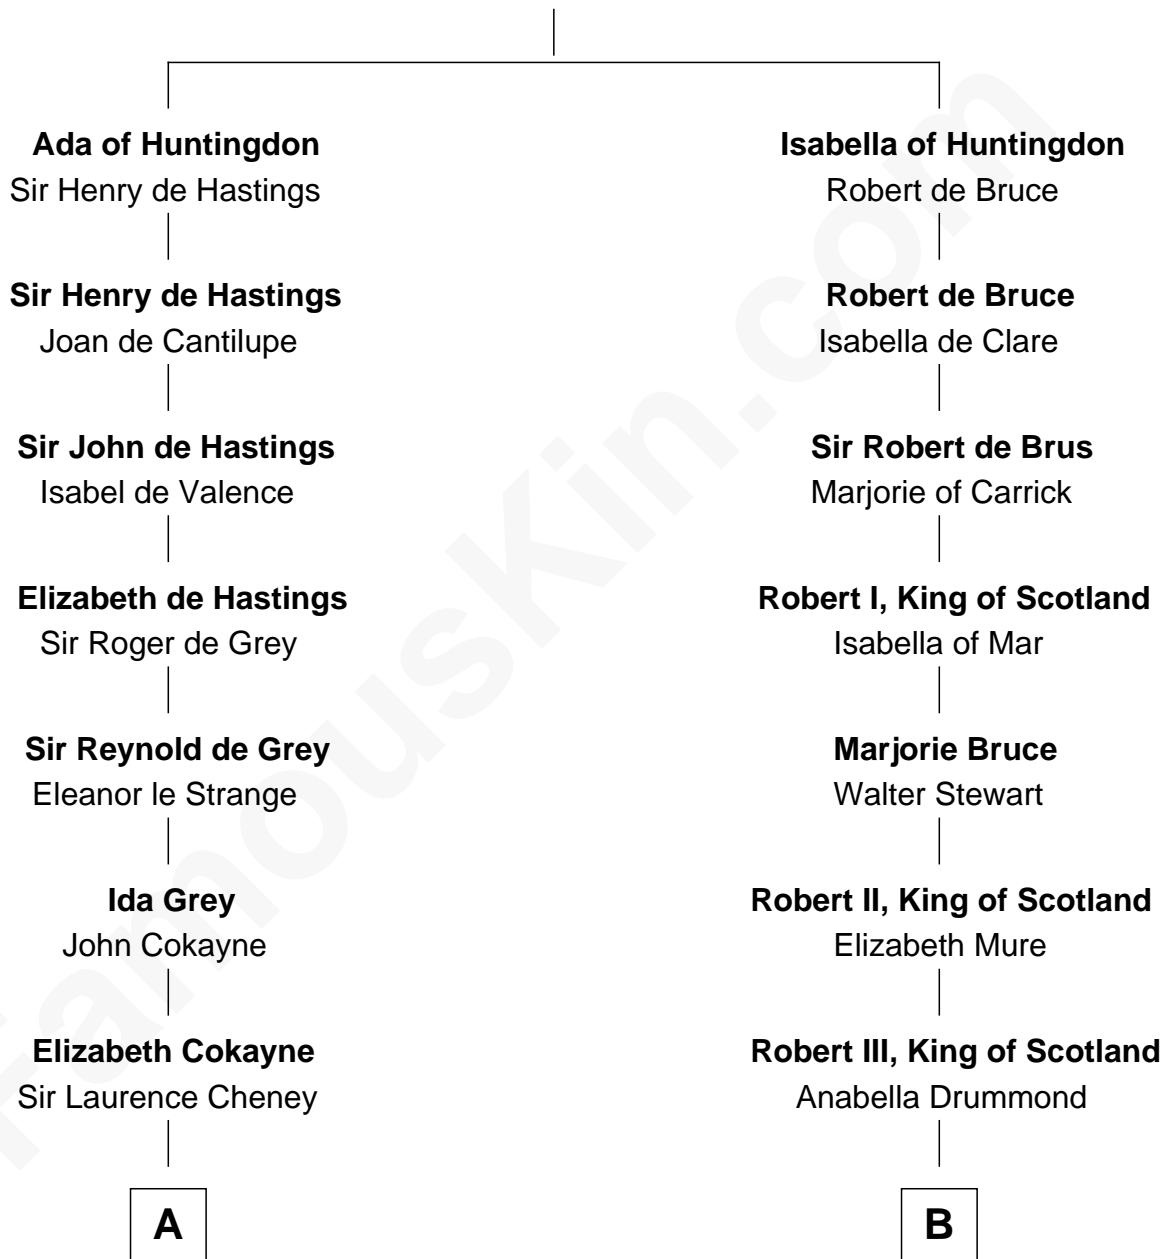

FamousKin.com Relationship Chart of

Anne Boleyn

2nd Wife of King Henry VIII

10th cousin 10 times removed of

General Robert E. Lee

Confederate Army - U.S. Civil War

David of Huntingdon

Maud of Chester

C

Anne Catherine Spotswood

Col. Bernard Moore

Anne Butler Moore

Charles Carter

Anne Hill Carter

Maj. Gen. Henry Lee

General Robert E. Lee