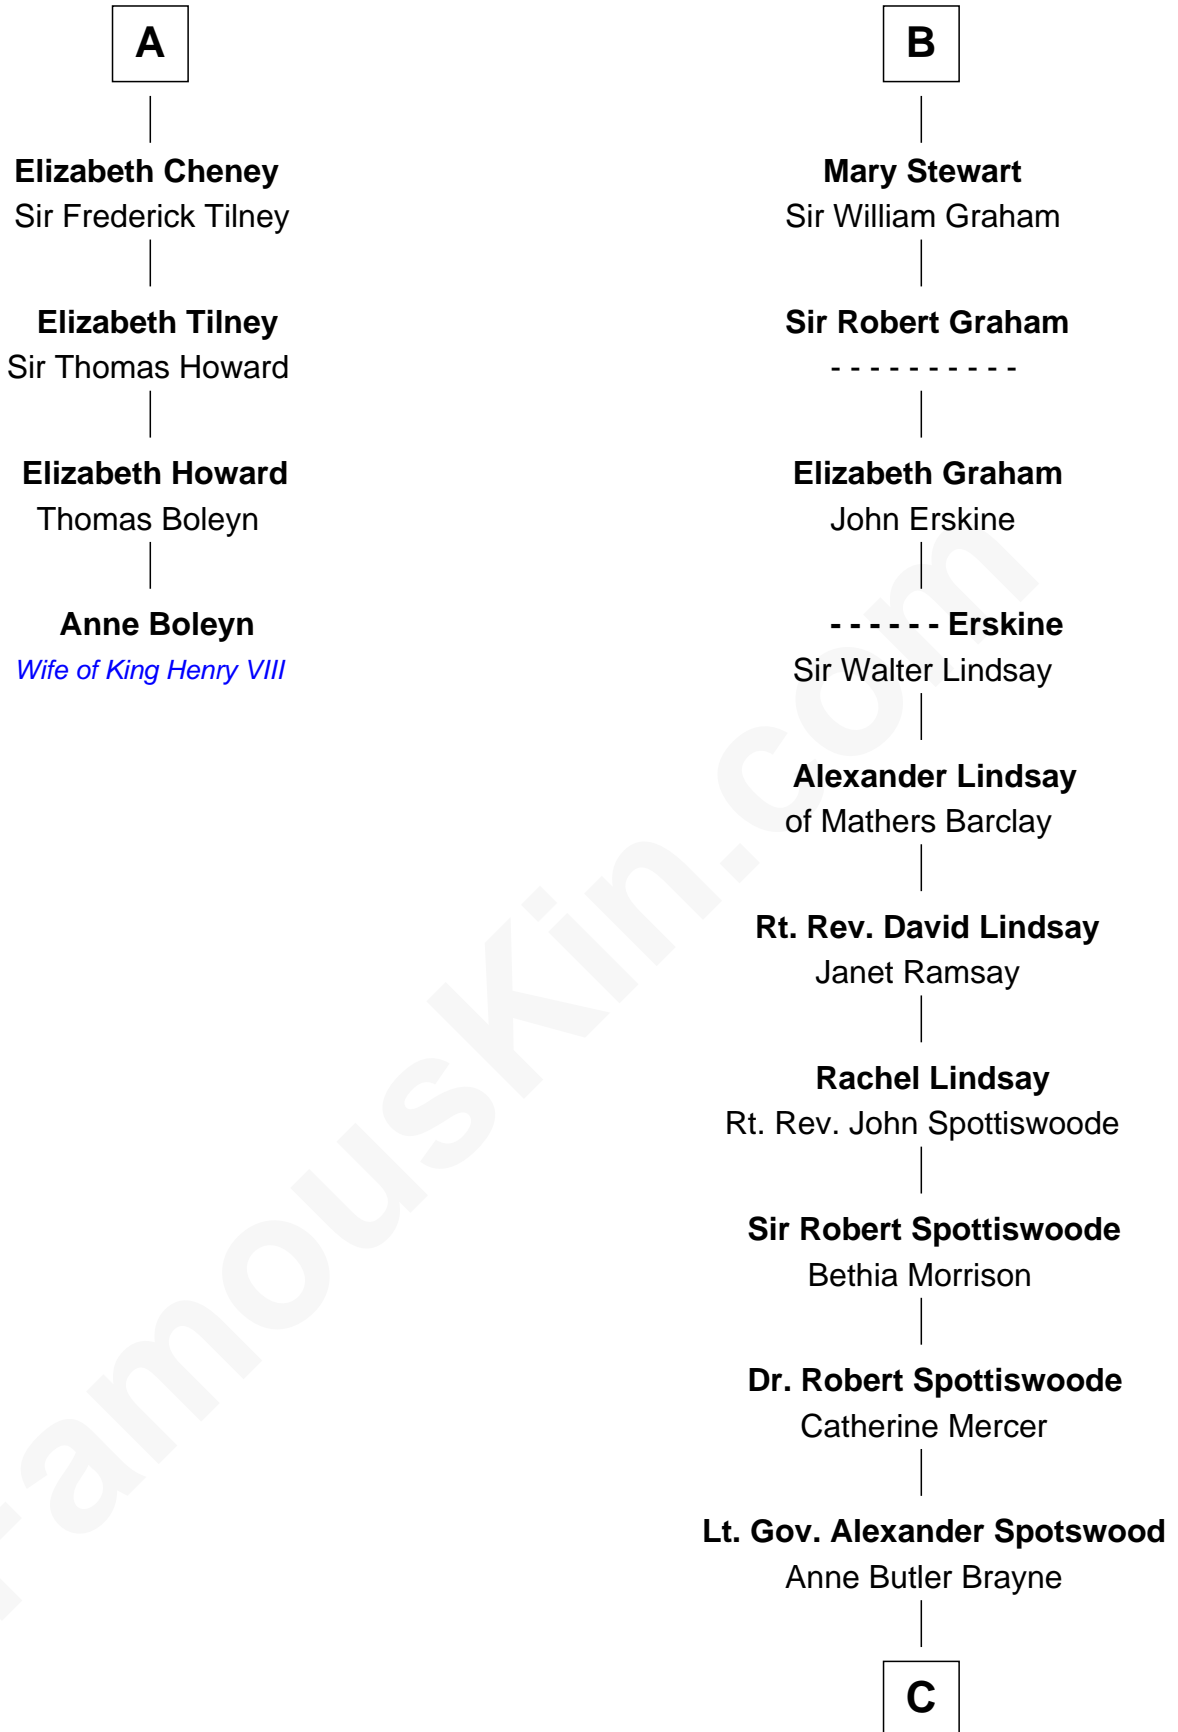

FamousKin.com Relationship Chart of

Anne Boleyn

2nd Wife of King Henry VIII

10th cousin 10 times removed of

General Robert E. Lee

Confederate Army - U.S. Civil War

David of Huntingdon

Maud of Chester

C

Anne Catherine Spotswood

Col. Bernard Moore

Anne Butler Moore

Charles Carter

Anne Hill Carter

Maj. Gen. Henry Lee

General Robert E. Lee