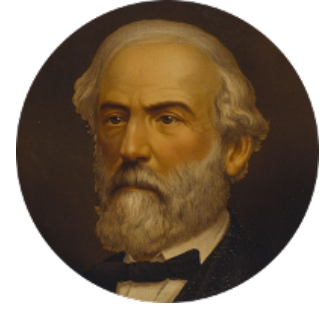

FamousKin.com Relationship Chart of

Anne Boleyn

2nd Wife of King Henry VIII

3rd cousin 10 times removed of

General Robert E. Lee

Confederate Army - U.S. Civil War

Sir Robert Howard

Margaret Mowbray

Sir John Howard

Katherine Moleyns

Sir Thomas Howard

Elizabeth Tilney

Elizabeth Howard

Thomas Boleyn

Anne Boleyn

Wife of King Henry VIII