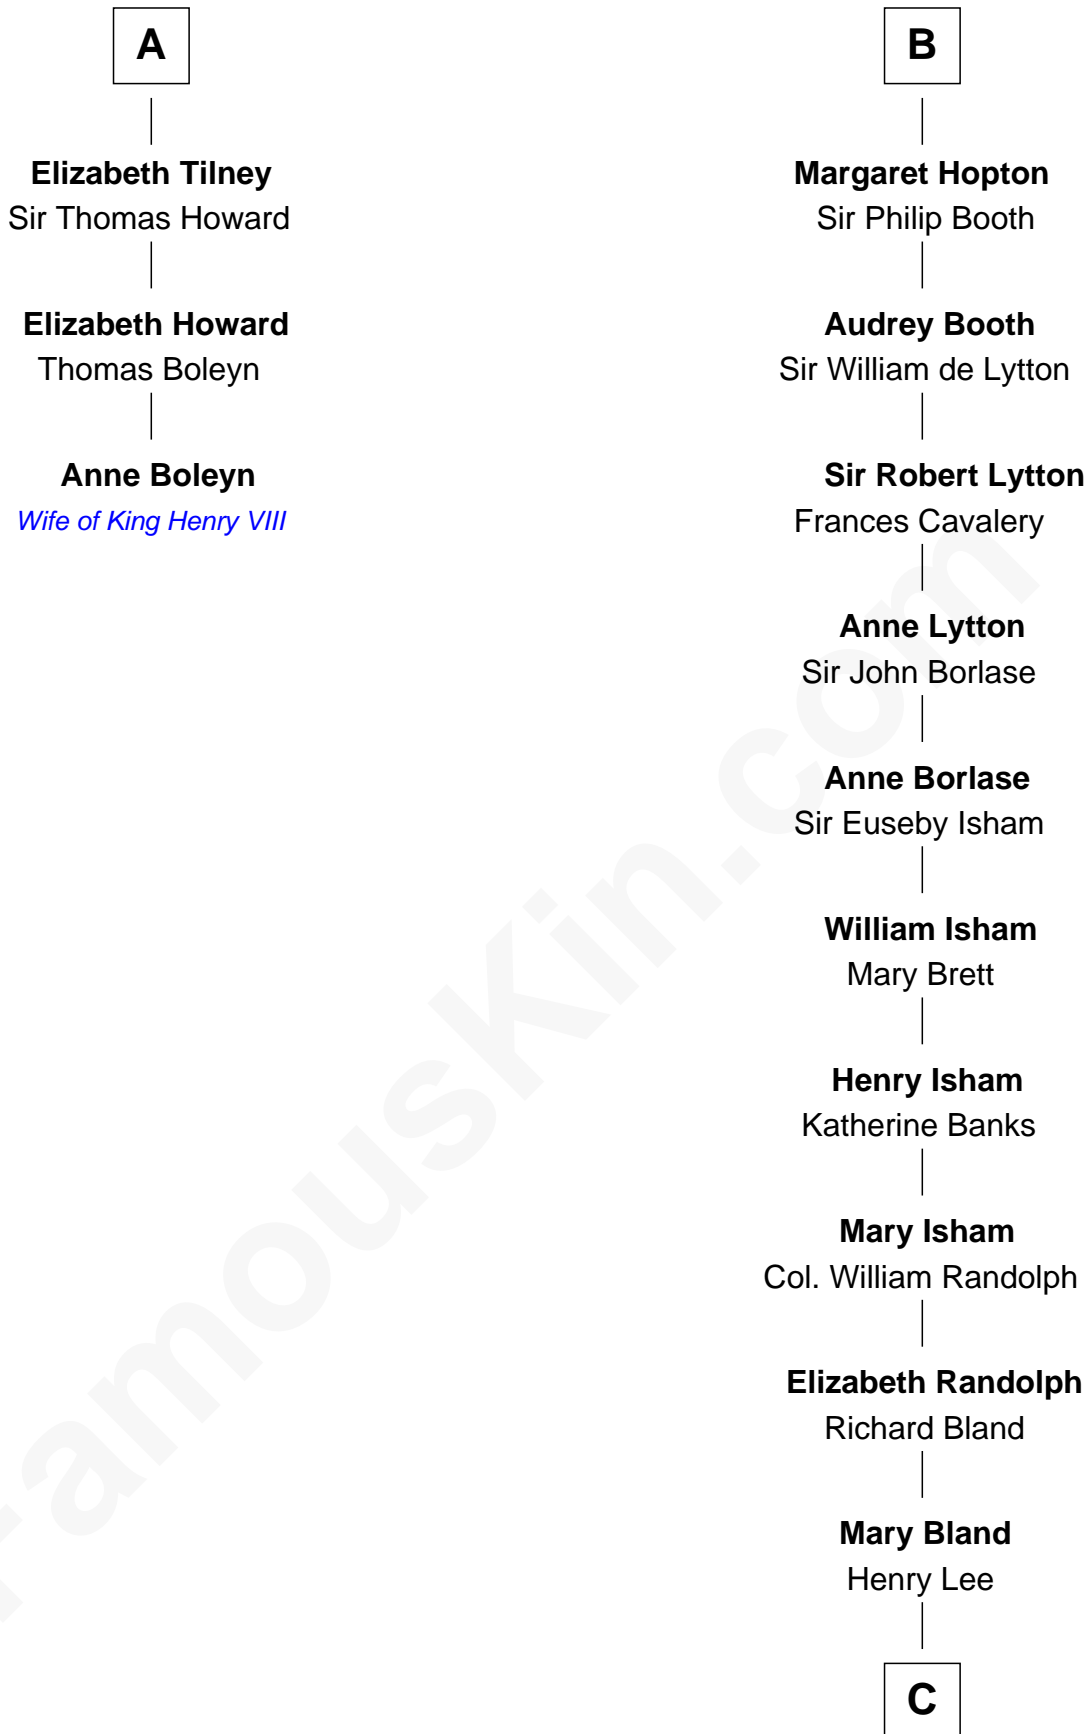

FamousKin.com Relationship Chart of

Anne Boleyn

2nd Wife of King Henry VIII

9th cousin 10 times removed of

General Robert E. Lee

Confederate Army - U.S. Civil War

Sir William de Cantilupe

Eve de Braiose