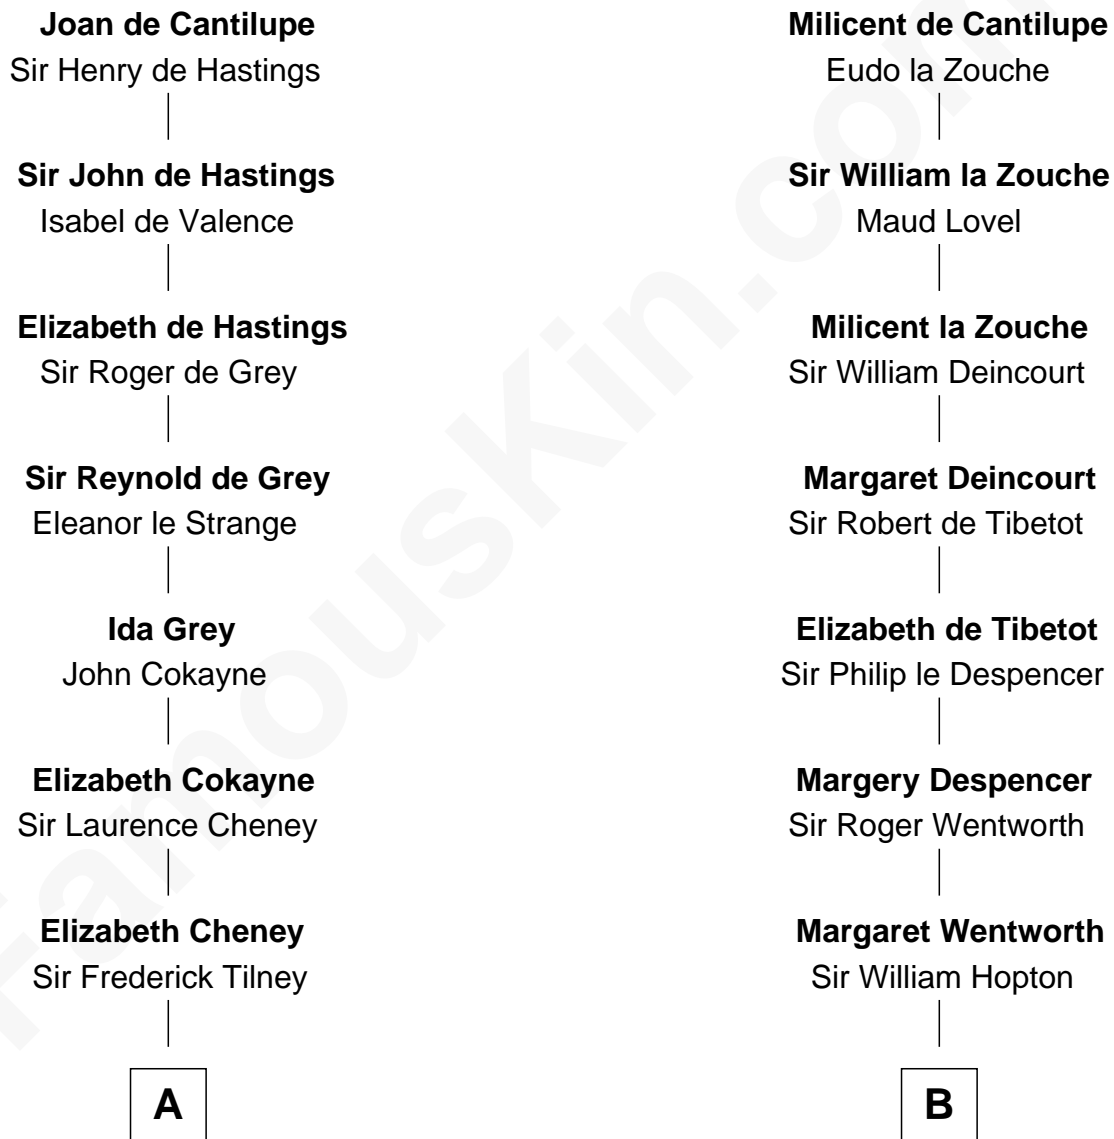

FamousKin.com Relationship Chart of

Anne Boleyn

2nd Wife of King Henry VIII

9th cousin 10 times removed of

General Robert E. Lee

Confederate Army - U.S. Civil War

Sir William de Cantilupe

Eve de Braiose

C

Col. Henry Lee

Lucy Grymes

Maj. Gen. Henry Lee

Anne Hill Carter

General Robert E. Lee

Confederate Army - U.S. Civil War

FamousKin.com