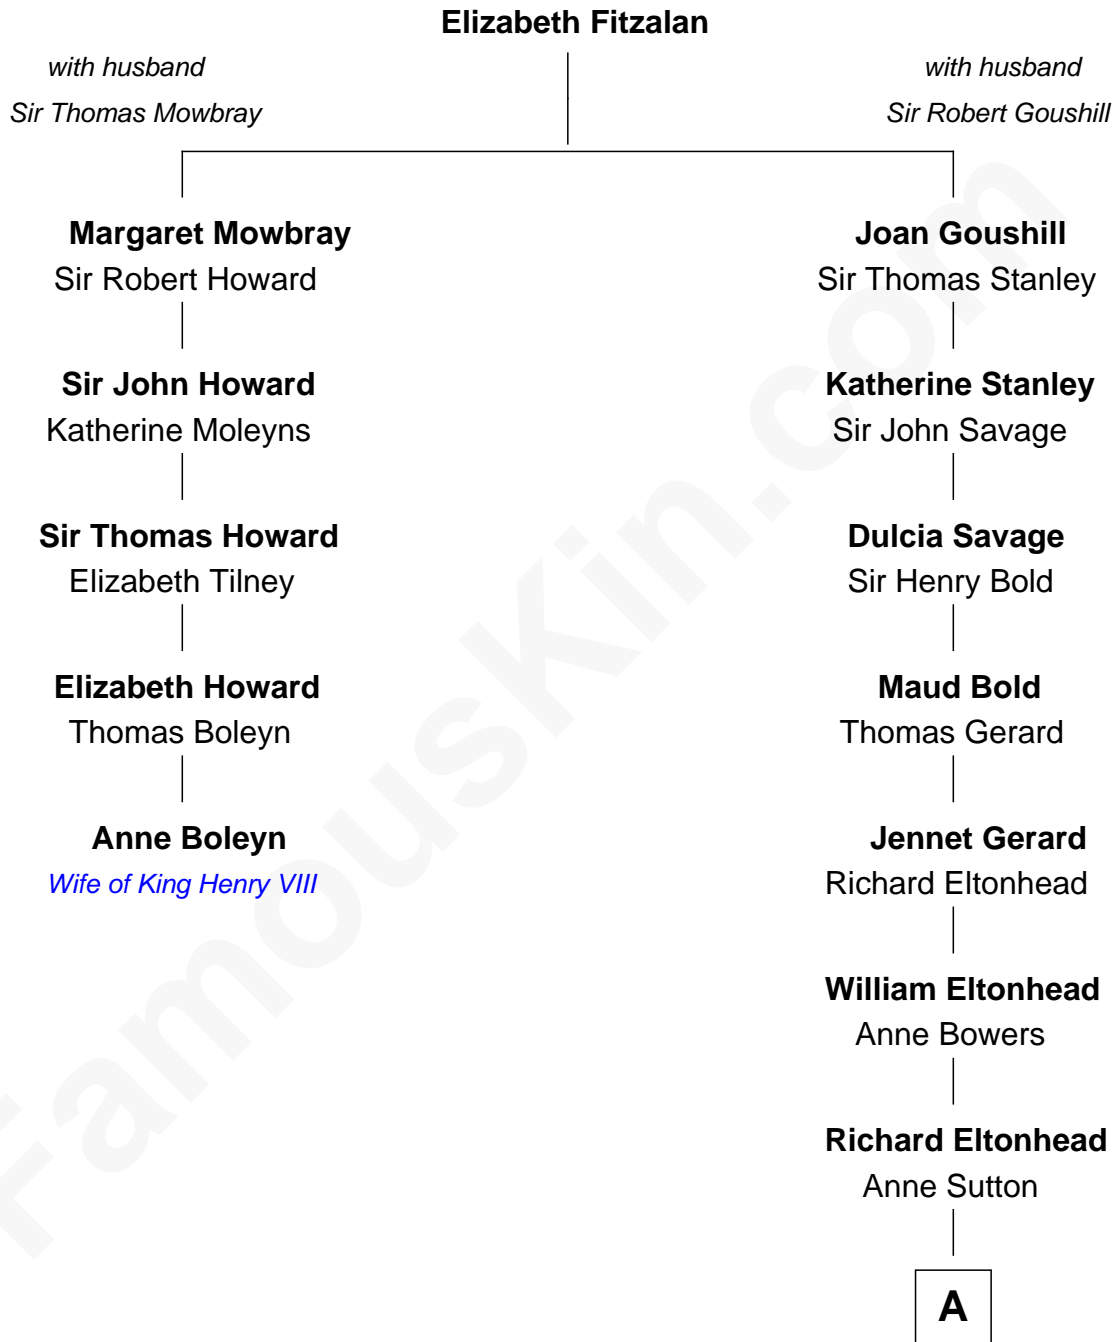

# FamousKin.com Relationship Chart of

**Anne Boleyn**

*2nd Wife of King Henry VIII*

4th cousin 8 times removed of

**General Robert E. Lee**

*Confederate Army - U.S. Civil War*

**A**

**Alice Eltonhead**

Henry Corbin

**Laetitia Corbin**

Richard Lee

**Henry Lee**

Mary Bland

**Col. Henry Lee**

Lucy Grymes

**Maj. Gen. Henry Lee**