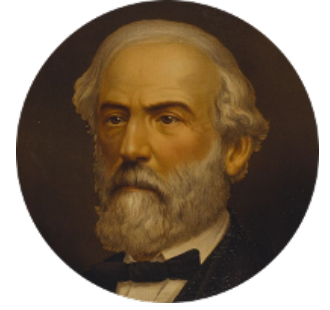

# FamousKin.com Relationship Chart of

**Anne Boleyn**

*2nd Wife of King Henry VIII*

4th cousin 8 times removed of

**General Robert E. Lee**

*Confederate Army - U.S. Civil War*

**A**

**Alice Eltonhead**

Anne Hill Carter

**General Robert E. Lee**

*Confederate Army - U.S. Civil War*