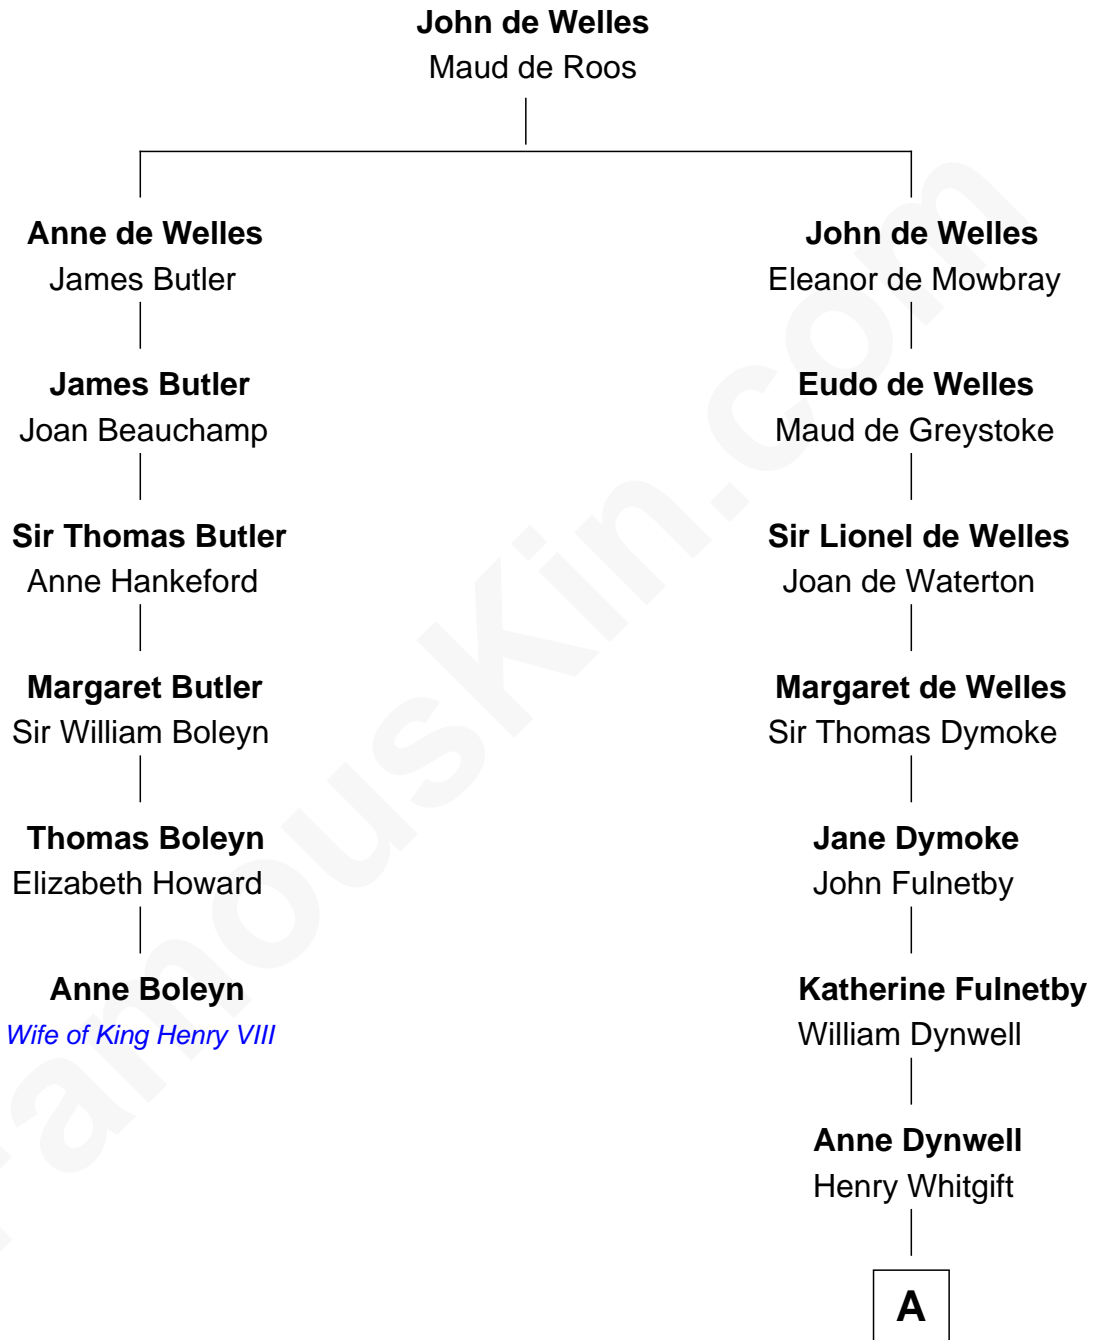

# FamousKin.com Relationship Chart of

**Anne Boleyn**

*2nd Wife of King Henry VIII*

5th cousin 15 times removed of

**Linda Hamilton**

*TV and Movie Actress*

**B**

**Taylor Holt**  
Frances Kyle

**Dr. Richard Huckstep Holt**  
Mildred Alberta Derby

**Barbara Kyle Holt**  
Dr. Carroll Stanford Hamilton

**Linda Hamilton**  
*TV and Movie Actress*