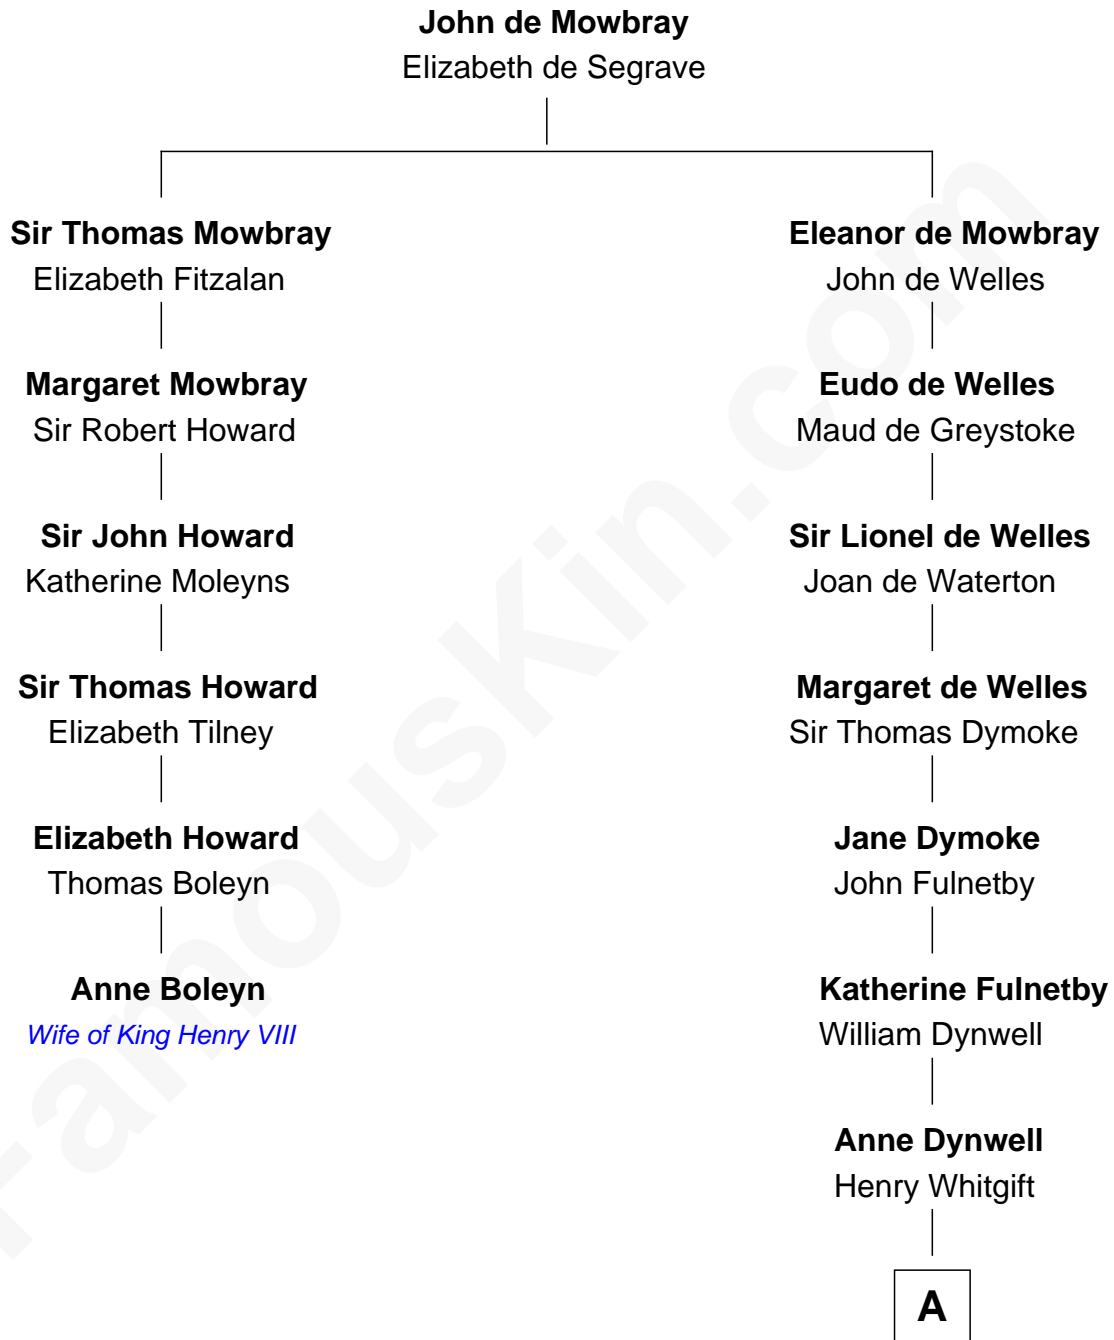

# FamousKin.com Relationship Chart of

**Anne Boleyn**

*2nd Wife of King Henry VIII*

5th cousin 15 times removed of

**Linda Hamilton**

*TV and Movie Actress*

**B**

**Taylor Holt**  
Frances Kyle

**Dr. Richard Huckstep Holt**  
Mildred Alberta Derby

**Barbara Kyle Holt**  
Dr. Carroll Stanford Hamilton

**Linda Hamilton**  
*TV and Movie Actress*