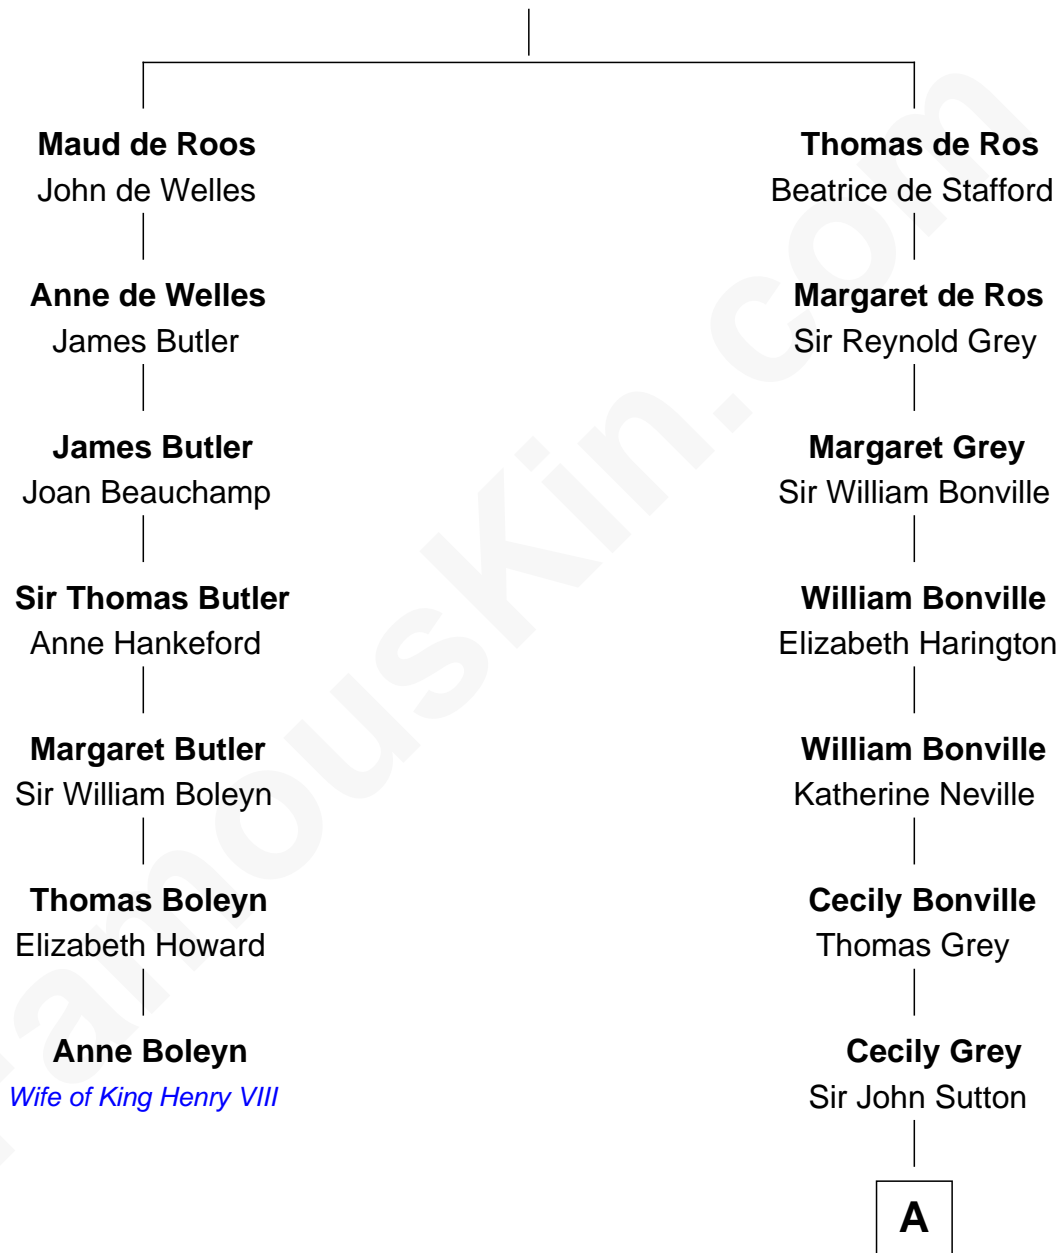

FamousKin.com Relationship Chart of

Anne Boleyn

2nd Wife of King Henry VIII

6th cousin 15 times removed of

Keri Russell

TV and Movie Actress

Sir William de Ros
Margery de Badlesmere

B

John Lazelle Fish

Melvina Cheney

Karl Joseph Fish

Mary Emma McNeil

Emma Inez Fish

Kermit Sylvester Stephens

Stephanie Stephens

David Harold Russell

Keri Russell

TV and Movie Actress