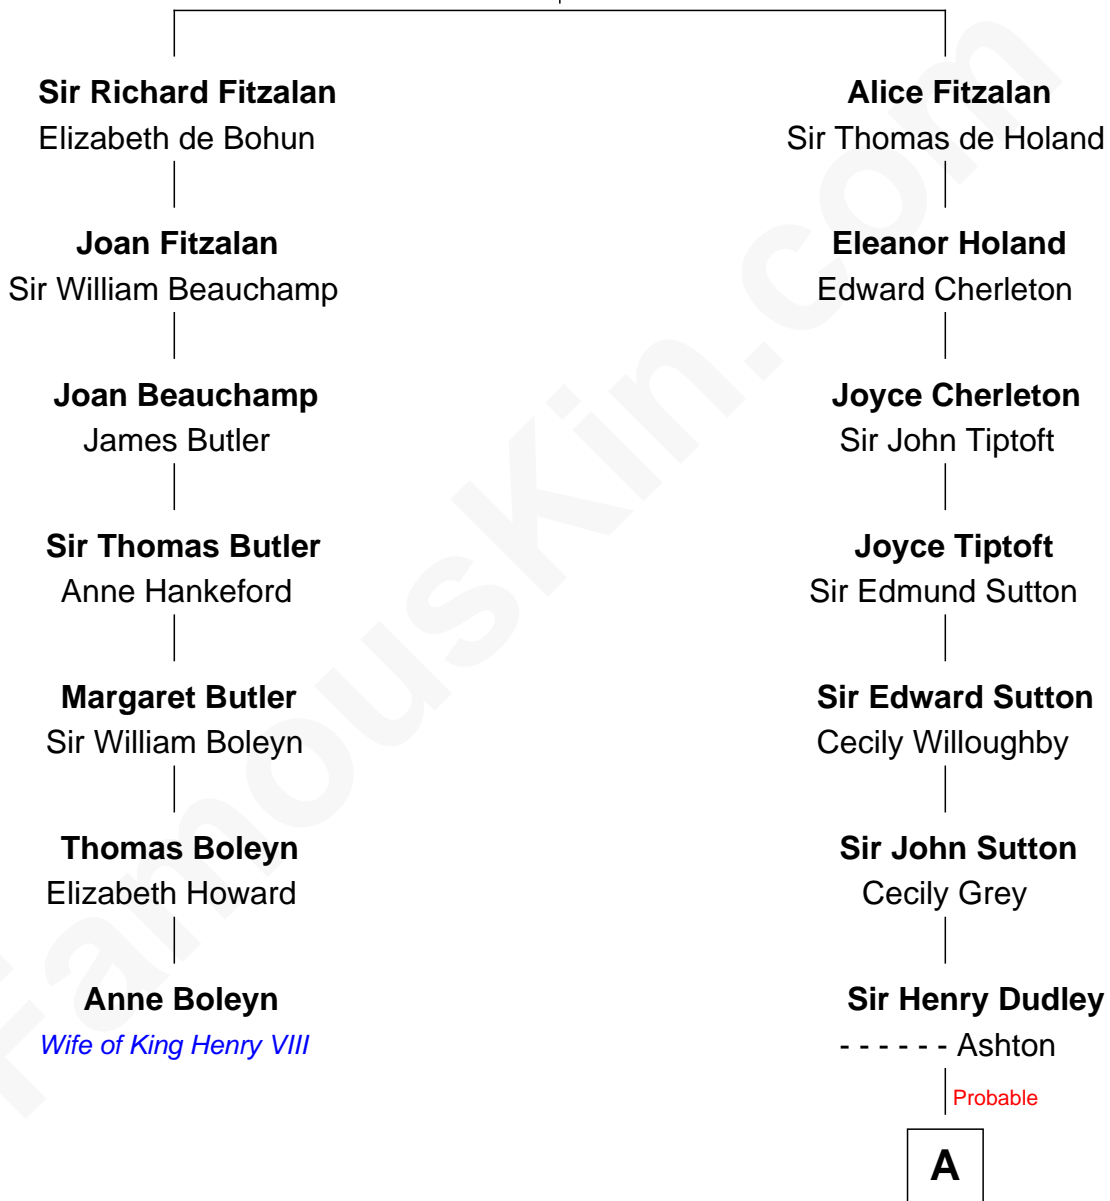

# FamousKin.com Relationship Chart of

**Anne Boleyn**

*2nd Wife of King Henry VIII*

6th cousin 14 times removed of

**Keri Russell**

*TV and Movie Actress*

**Richard Fitzalan**  
Eleanor Plantagenet

**A**

**Roger Dudley**  
Susanna Thorne

**Gov. Thomas Dudley**  
Dorothy York

**Rev. Samuel Dudley**  
Elizabeth -----

**Dorothy Dudley**  
Moses Leavitt

**Joseph Leavitt**  
Mary Wadleigh

**Nathaniel Leavitt**  
Lydia Sanborn