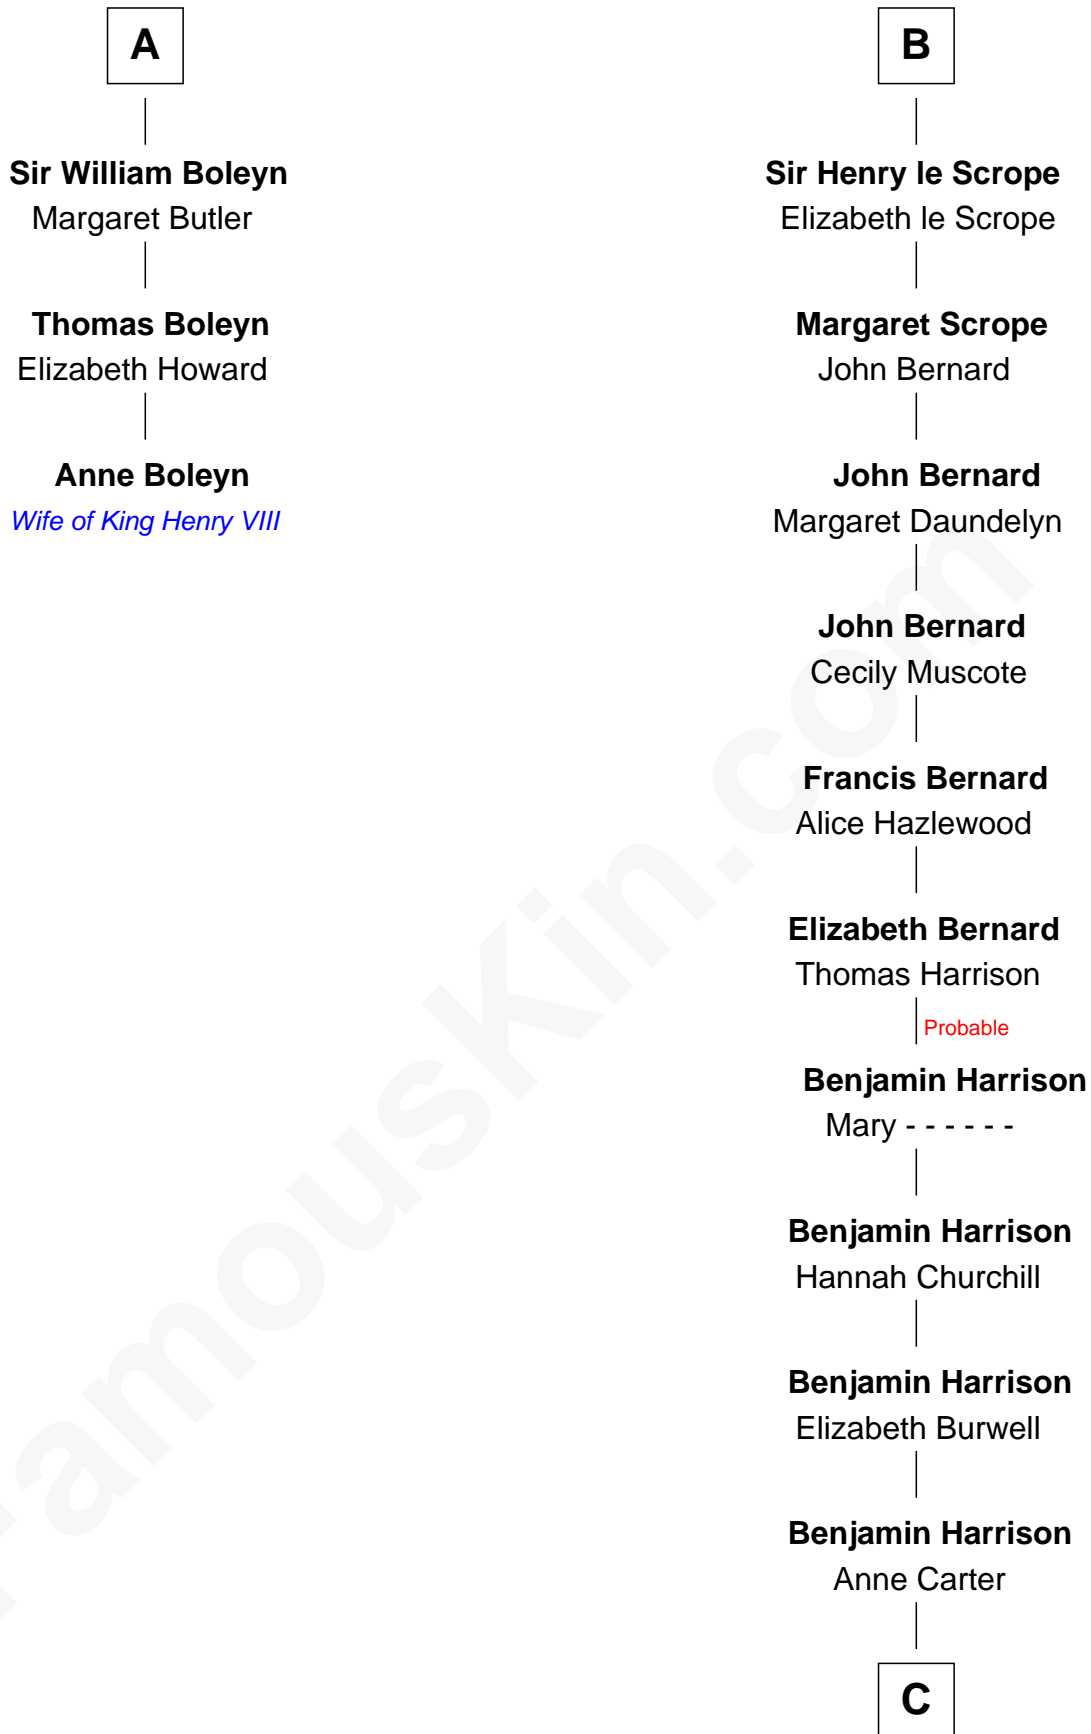

FamousKin.com Relationship Chart of

Anne Boleyn

2nd Wife of King Henry VIII

9th cousin 9 times removed of

William Henry Harrison

9th U.S. President

Sir Roger de Somery

Nichole d'Aubenev

C

—
Benjamin Harrison

Elizabeth Bassett

—
William Henry Harrison

9th U.S. President

FamousKin.com