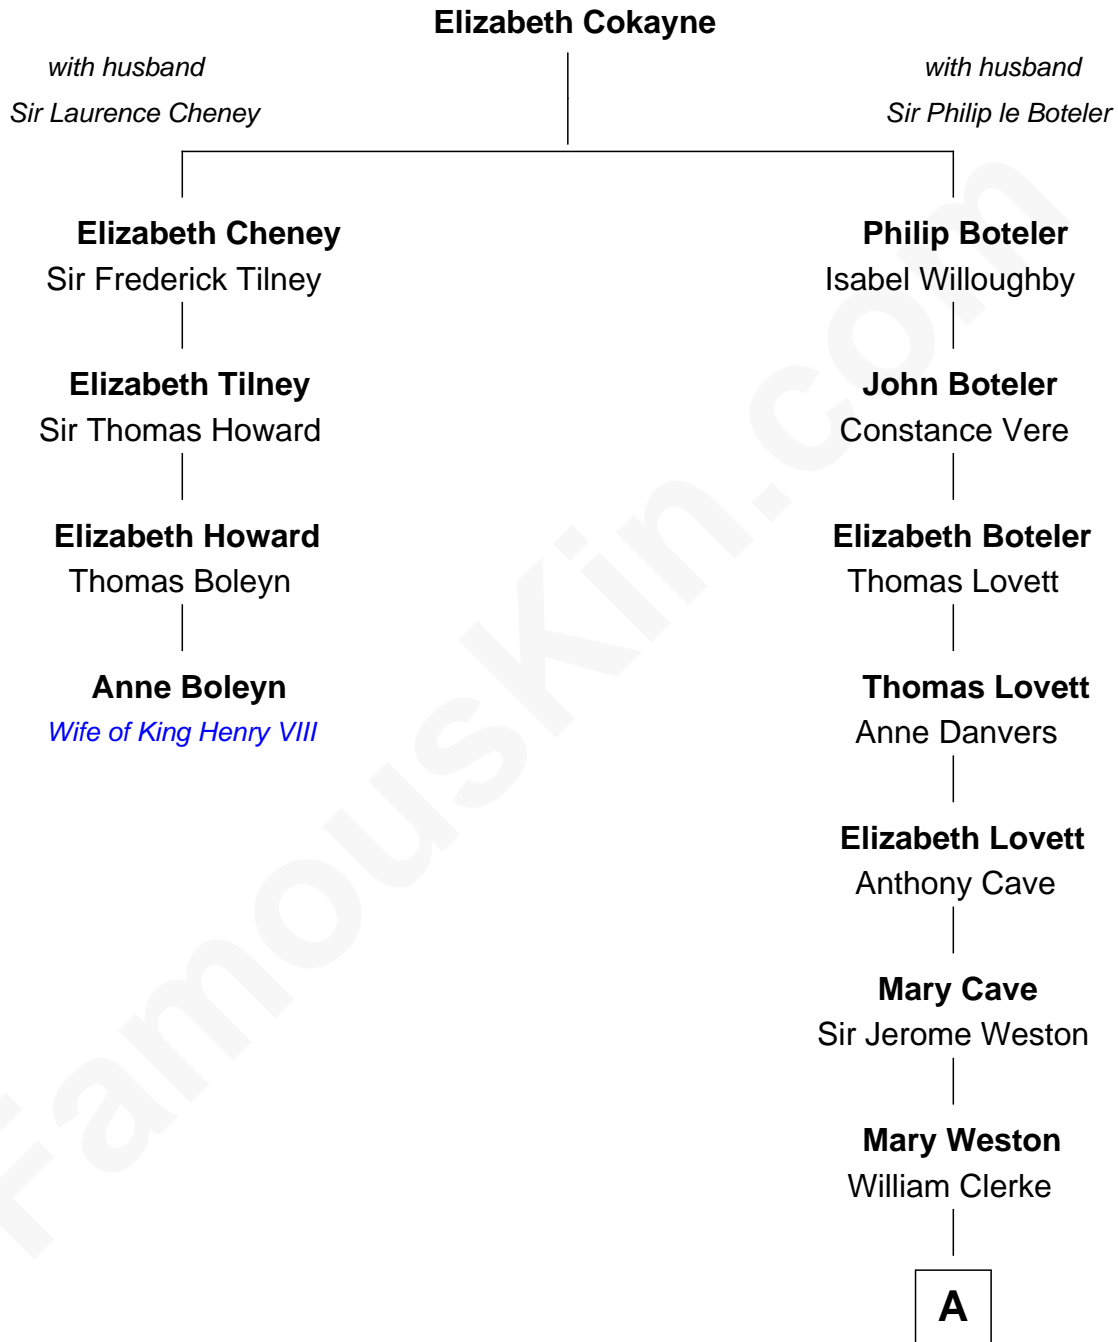

# FamousKin.com Relationship Chart of

**Anne Boleyn**

*2nd Wife of King Henry VIII*

3rd cousin 11 times removed of

**Joseph Wharton**

*Founder of the Wharton School of Business*

**A**

**Jeremiah Clarke**

Frances Latham

**Gov. Walter Clarke**

Hannah Scott

**Hannah Clarke**

Thomas Rodman

**Samuel Rodman**

Mary Willett

**Thomas Rodman**