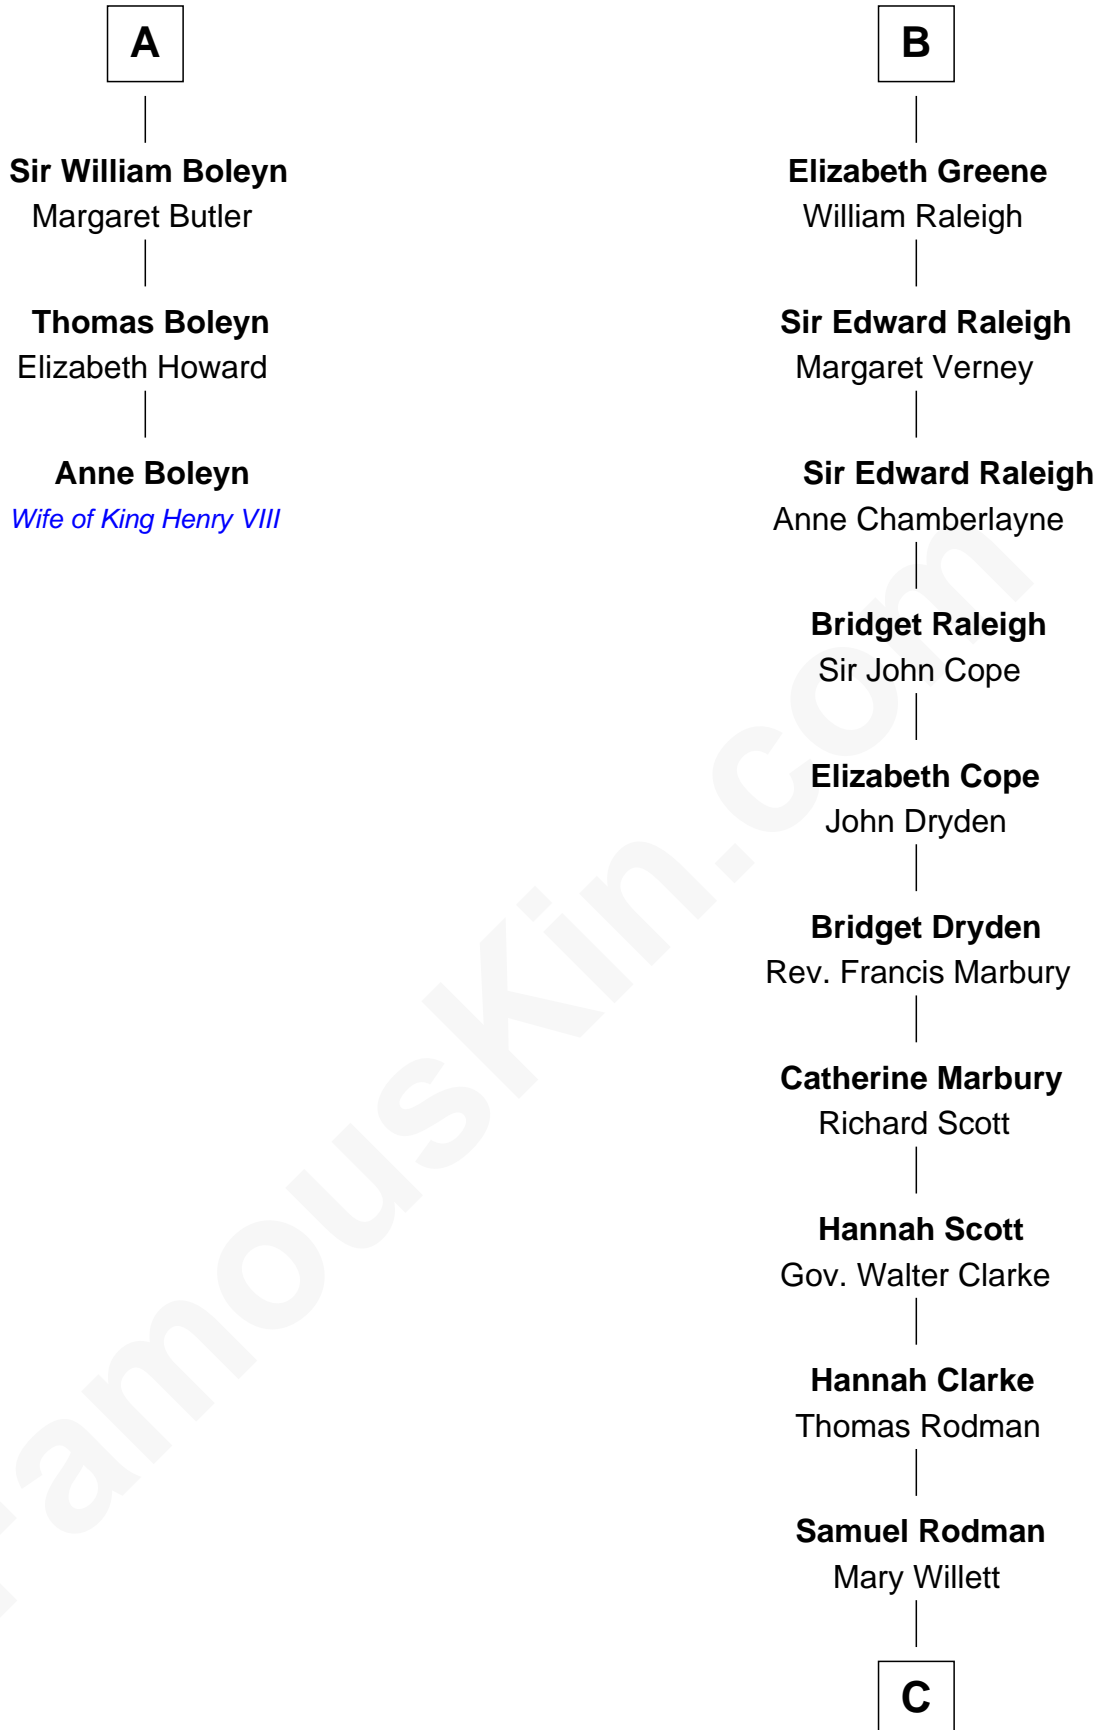

# FamousKin.com Relationship Chart of

**Anne Boleyn**

*2nd Wife of King Henry VIII*

9th cousin 11 times removed of

**Joseph Wharton**

*Founder of the Wharton School of Business*

**Sir Roger de Somery**

Nichole d'Aubenev

**C**

**Thomas Rodman**

Mary Borden

**Hannah Rodman**

Samuel Rowland Fisher

**Deborah Fisher**

William Wharton

**Joseph Wharton**