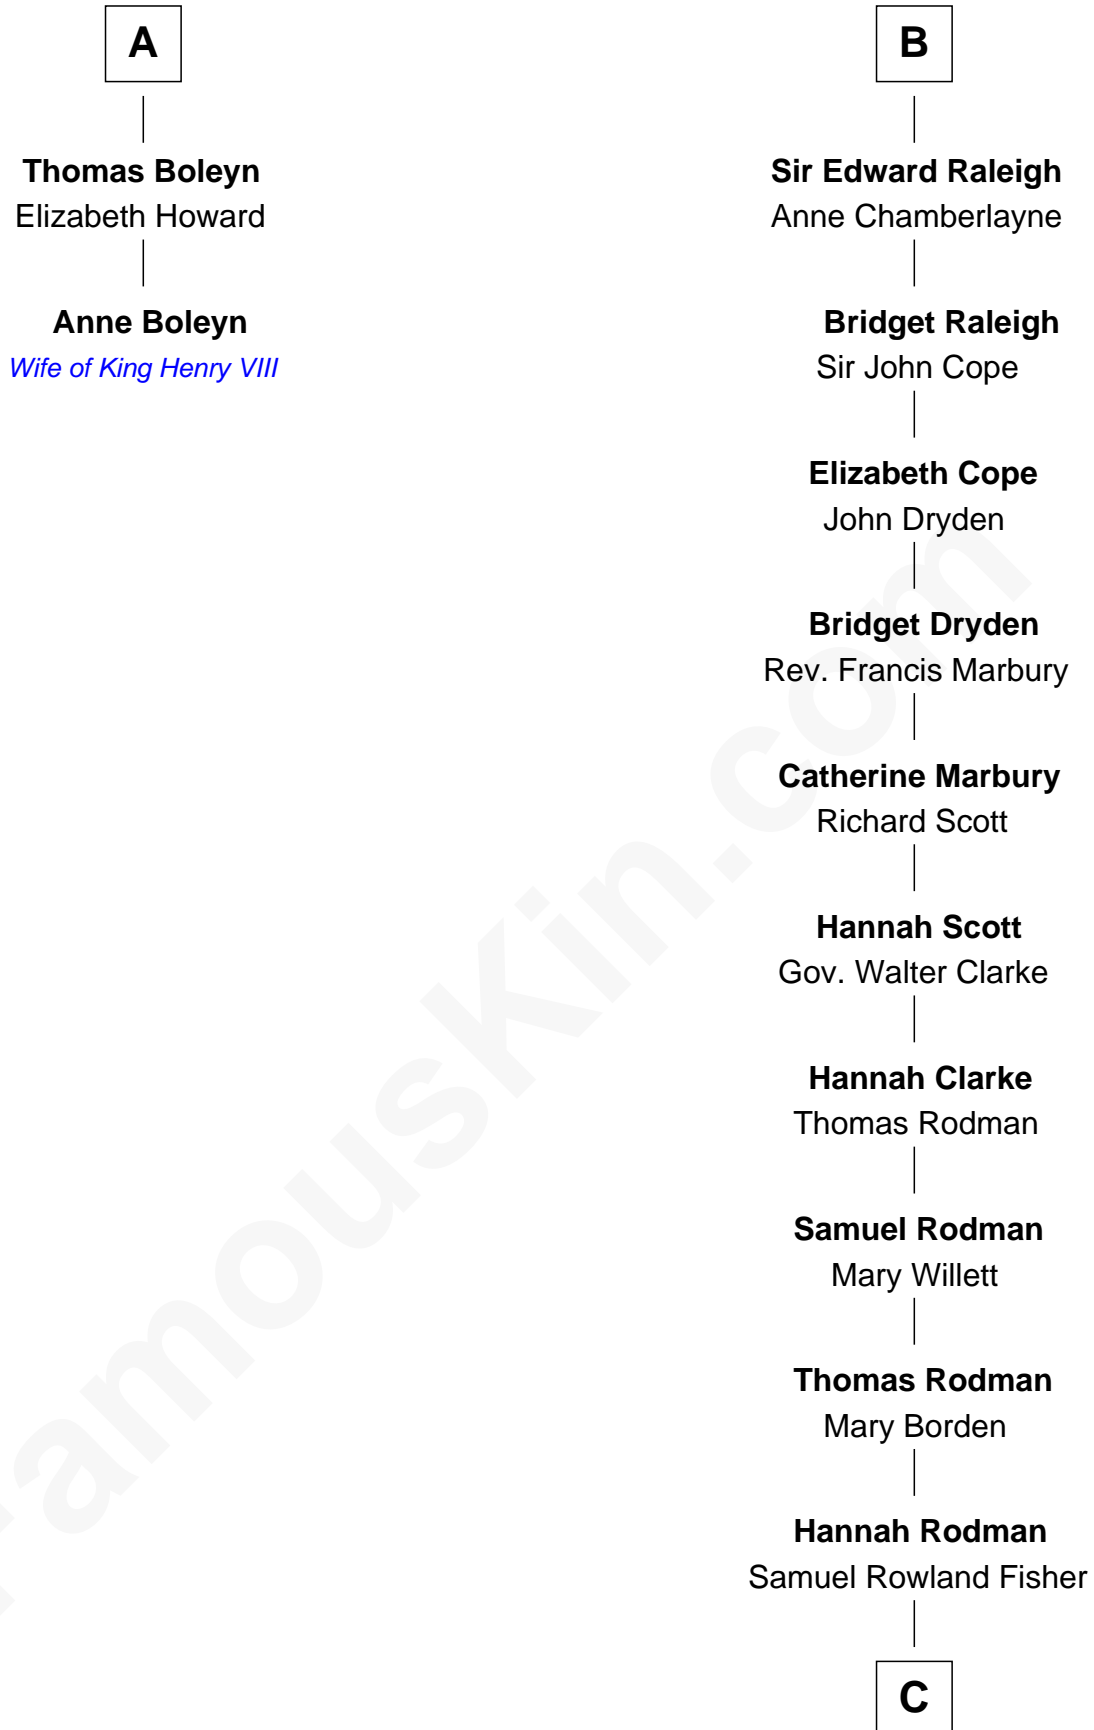

FamousKin.com Relationship Chart of

Anne Boleyn

2nd Wife of King Henry VIII

8th cousin 10 times removed of

Joseph Wharton

Founder of the Wharton School of Business

C

Deborah Fisher

William Wharton

Joseph Wharton

Founder, Wharton School of Business

FamousKin.com