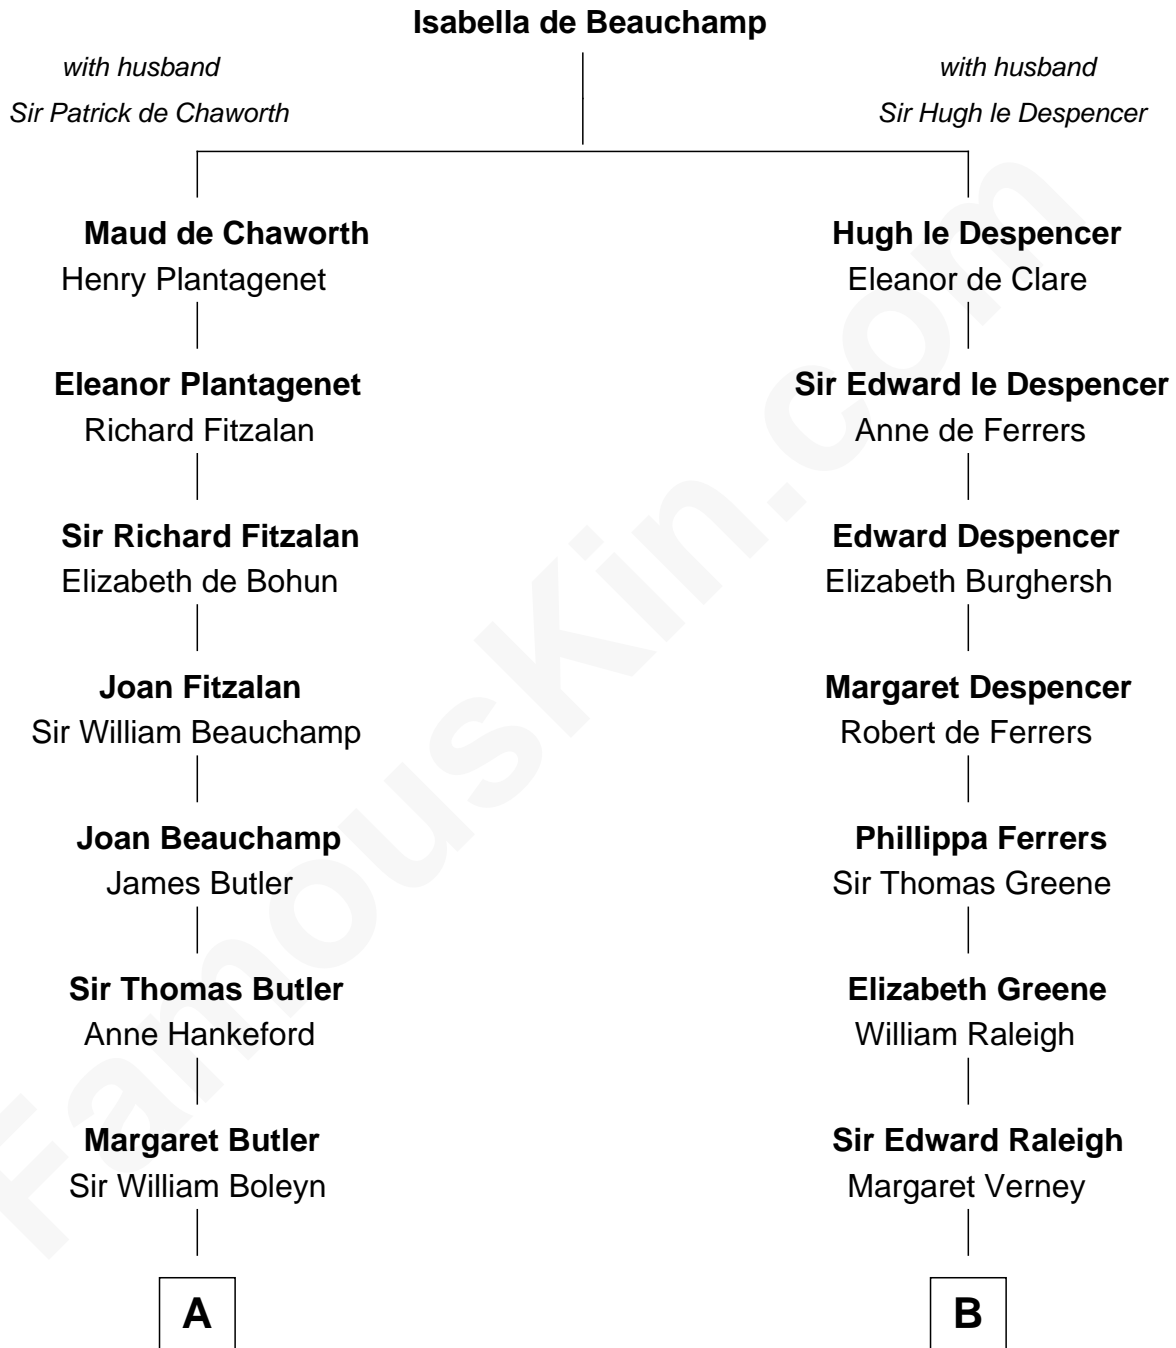

FamousKin.com Relationship Chart of

Anne Boleyn

2nd Wife of King Henry VIII

8th cousin 10 times removed of

Joseph Wharton

Founder of the Wharton School of Business

C

Deborah Fisher

William Wharton

Joseph Wharton

Founder, Wharton School of Business

FamousKin.com