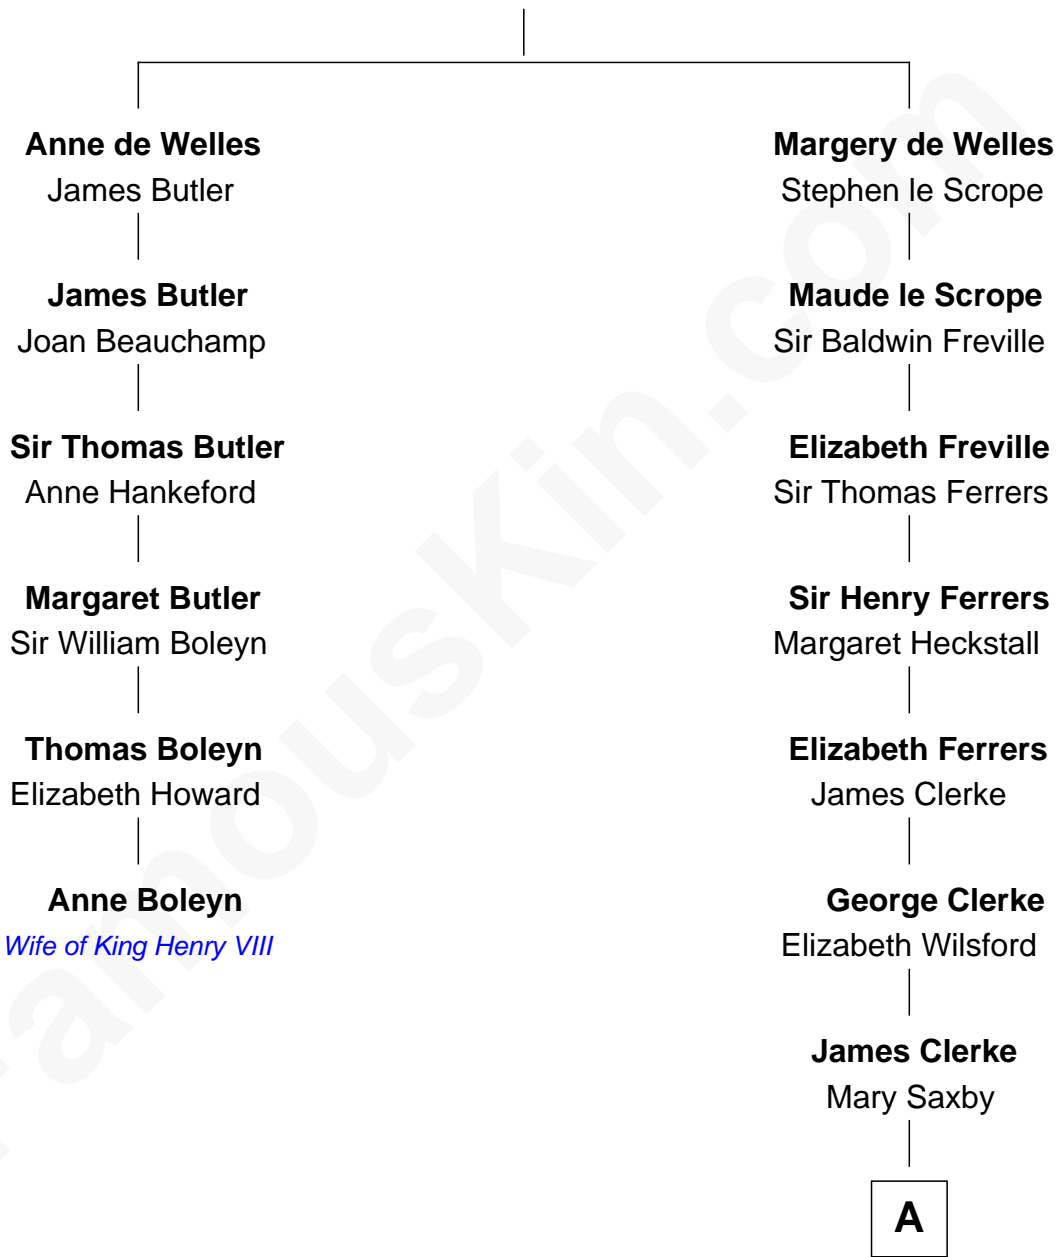

FamousKin.com Relationship Chart of

Anne Boleyn

2nd Wife of King Henry VIII

5th cousin 10 times removed of

Joseph Wharton

Founder of the Wharton School of Business

John de Welles

Maud de Roos

A

William Clerke

Mary Weston

Jeremiah Clarke

Frances Latham

Gov. Walter Clarke

Hannah Scott

Hannah Clarke

Thomas Rodman

Samuel Rodman

Mary Willett

Thomas Rodman

Mary Borden

Hannah Rodman

Samuel Rowland Fisher

Deborah Fisher