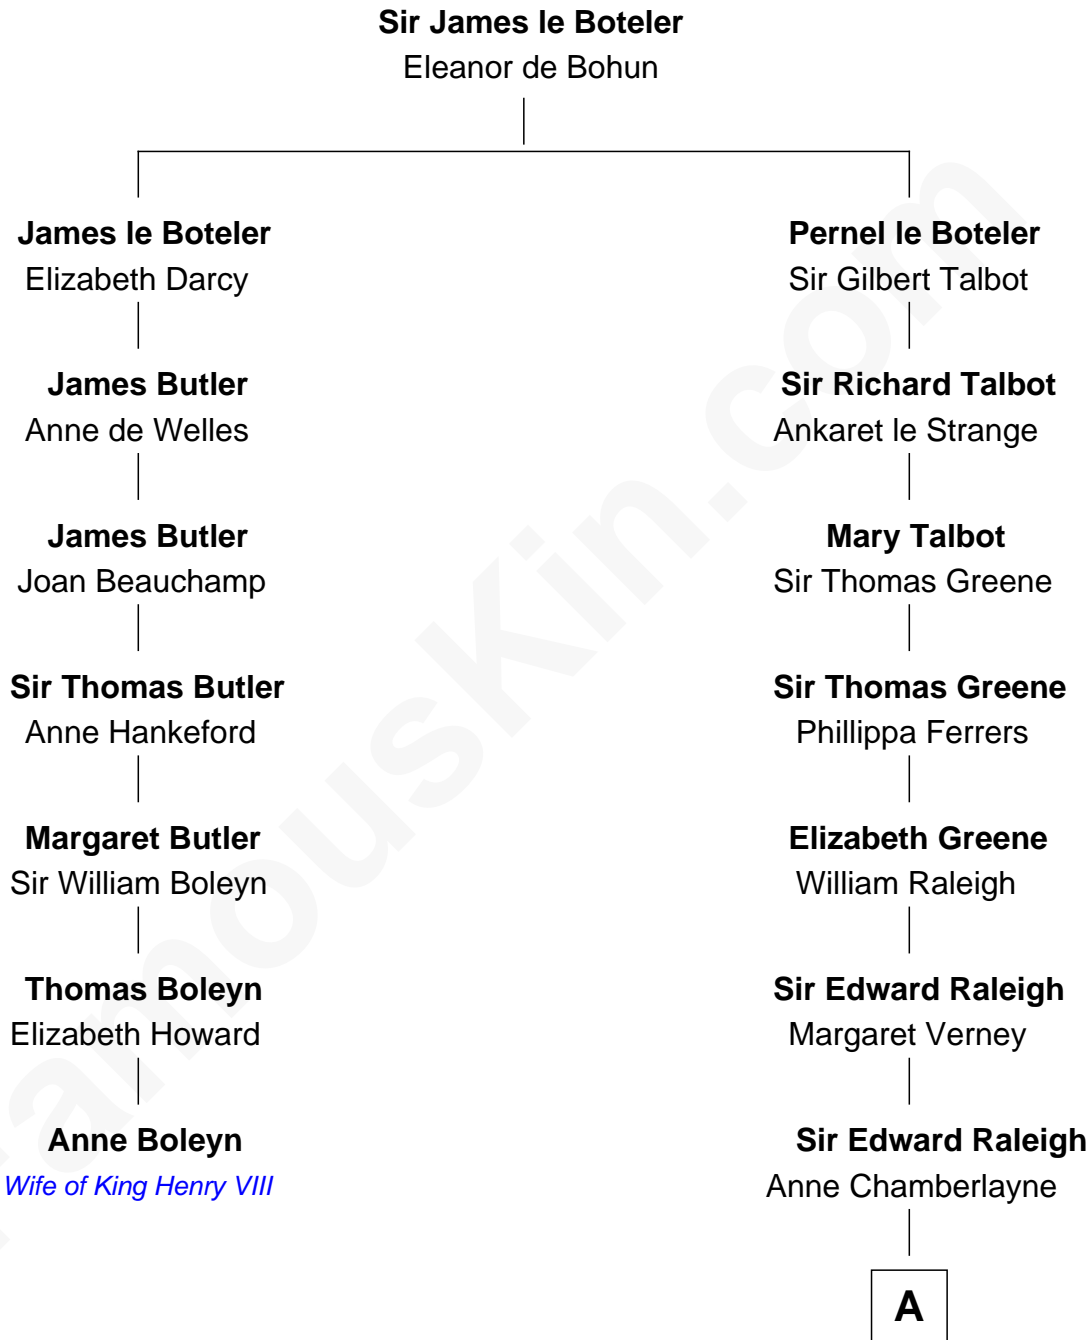

FamousKin.com Relationship Chart of

Anne Boleyn

2nd Wife of King Henry VIII

6th cousin 11 times removed of

Joseph Wharton

Founder of the Wharton School of Business

A

Bridget Raleigh

Gov. Walter Clarke

Hannah Clarke

Thomas Rodman

Samuel Rodman

Mary Willett

Thomas Rodman

Mary Borden

Hannah Rodman