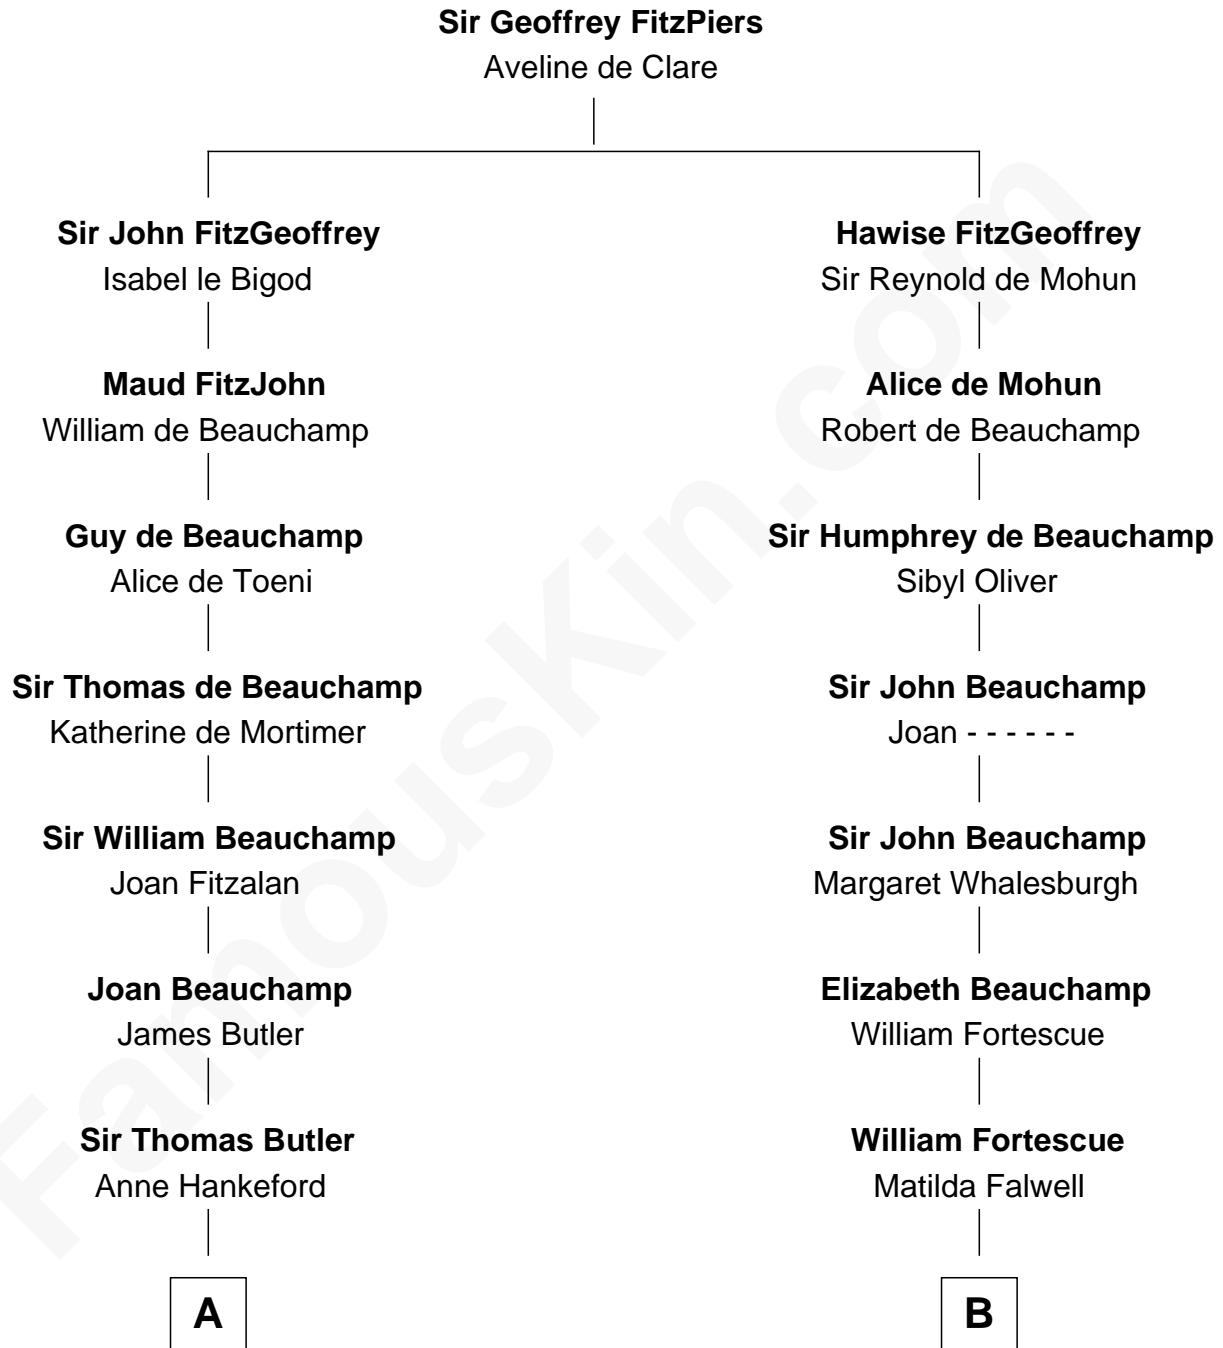

FamousKin.com Relationship Chart of

Anne Boleyn

2nd Wife of King Henry VIII

9th cousin 11 times removed of

Harriet Beecher Stowe

Author of Uncle Tom's Cabin

C

Andrew Ward

Diana Hubbard

Roxana Ward

Eli Foote

Roxana Foote

Rev. Dr. Lyman Beecher

Harriet Beecher Stowe

Author of Uncle Tom's Cabin