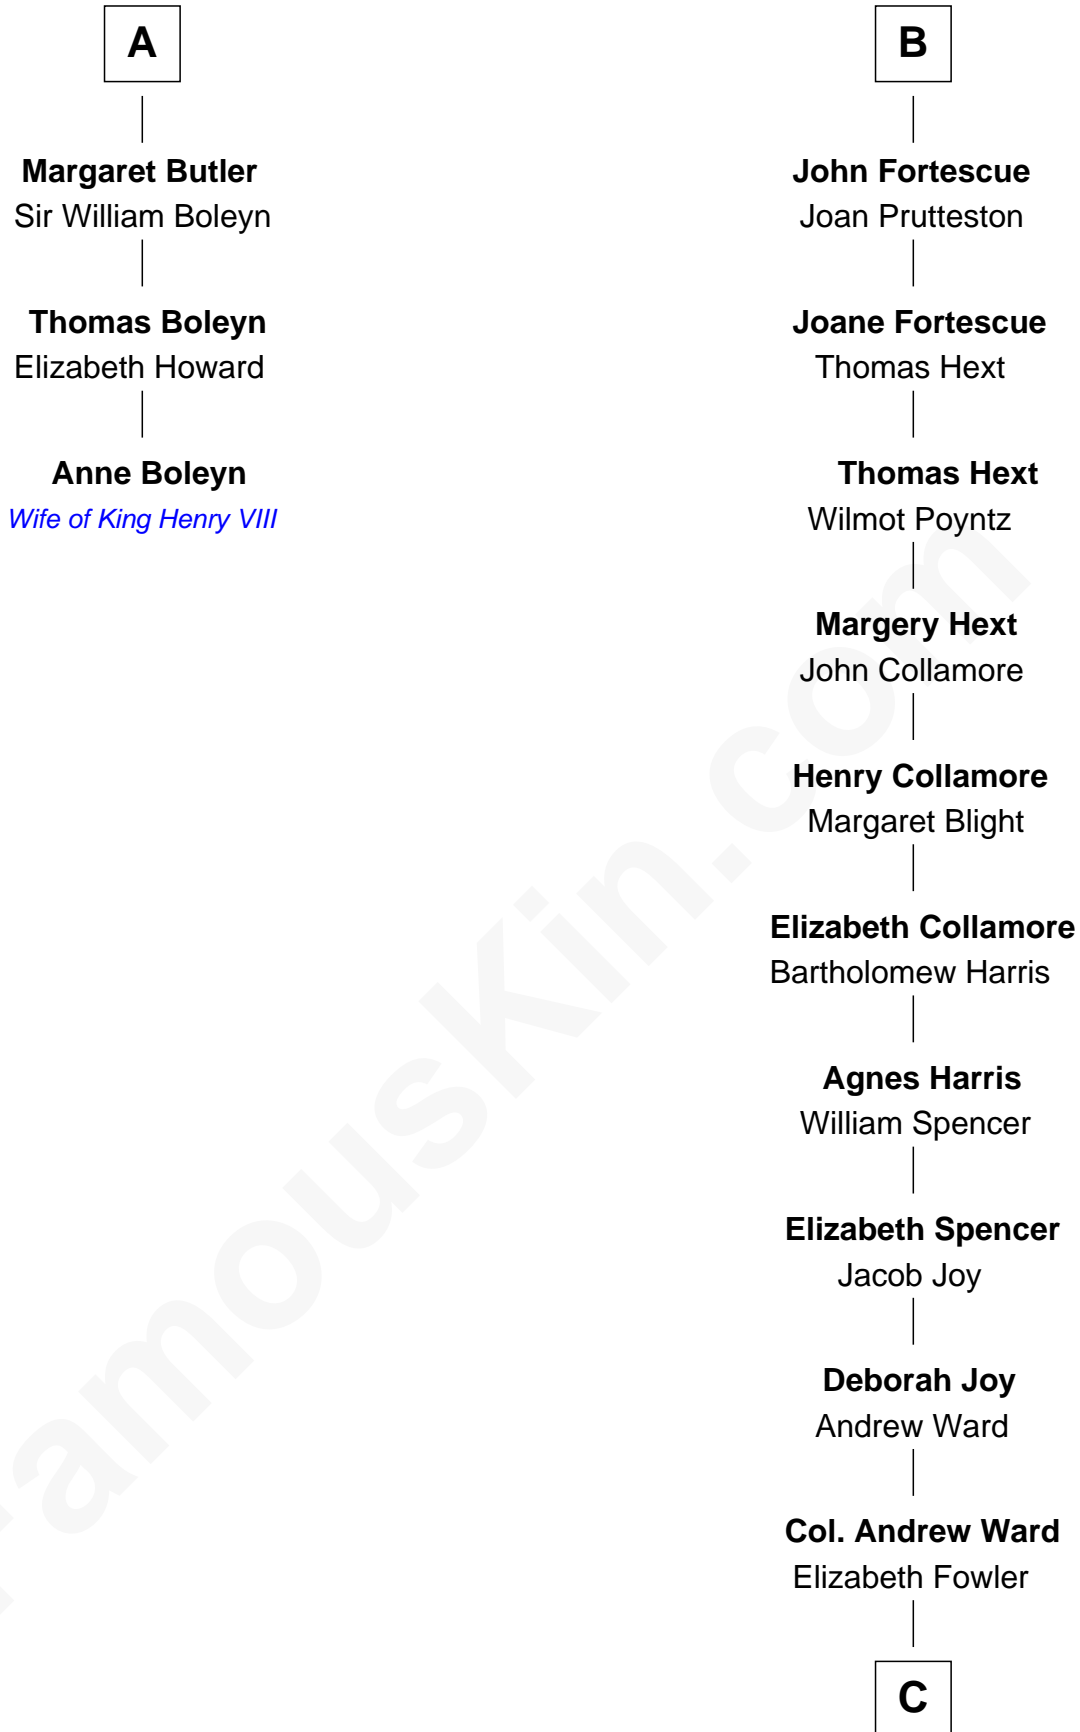

FamousKin.com Relationship Chart of

Anne Boleyn

2nd Wife of King Henry VIII

9th cousin 11 times removed of

Harriet Beecher Stowe

Author of Uncle Tom's Cabin

C

Andrew Ward

Diana Hubbard

Roxana Ward

Eli Foote

Roxana Foote

Rev. Dr. Lyman Beecher

Harriet Beecher Stowe

Author of Uncle Tom's Cabin