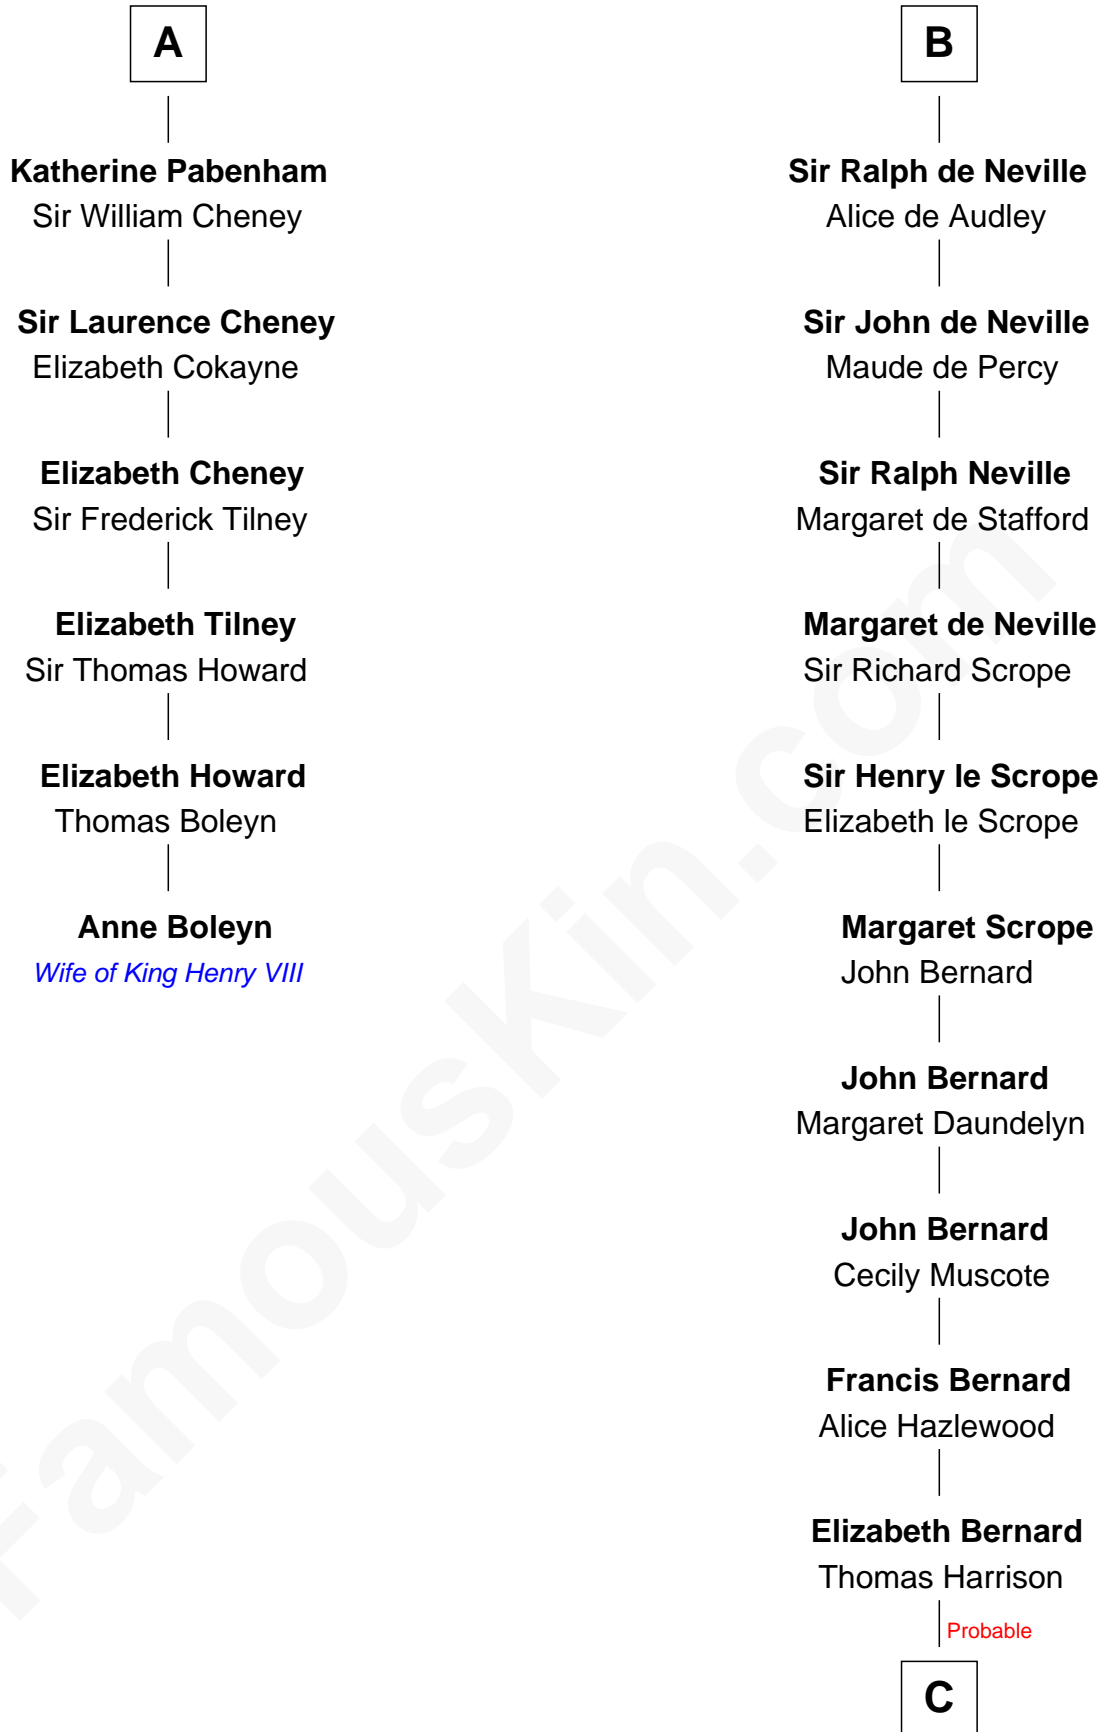

FamousKin.com Relationship Chart of

Anne Boleyn

2nd Wife of King Henry VIII

12th cousin 9 times removed of

Benjamin Harrison V

Signer of the Declaration of Independence

C

Benjamin Harrison

Mary - - - - -

Benjamin Harrison

Hannah Churchill

Benjamin Harrison

Elizabeth Burwell

Benjamin Harrison

Anne Carter

Benjamin Harrison V