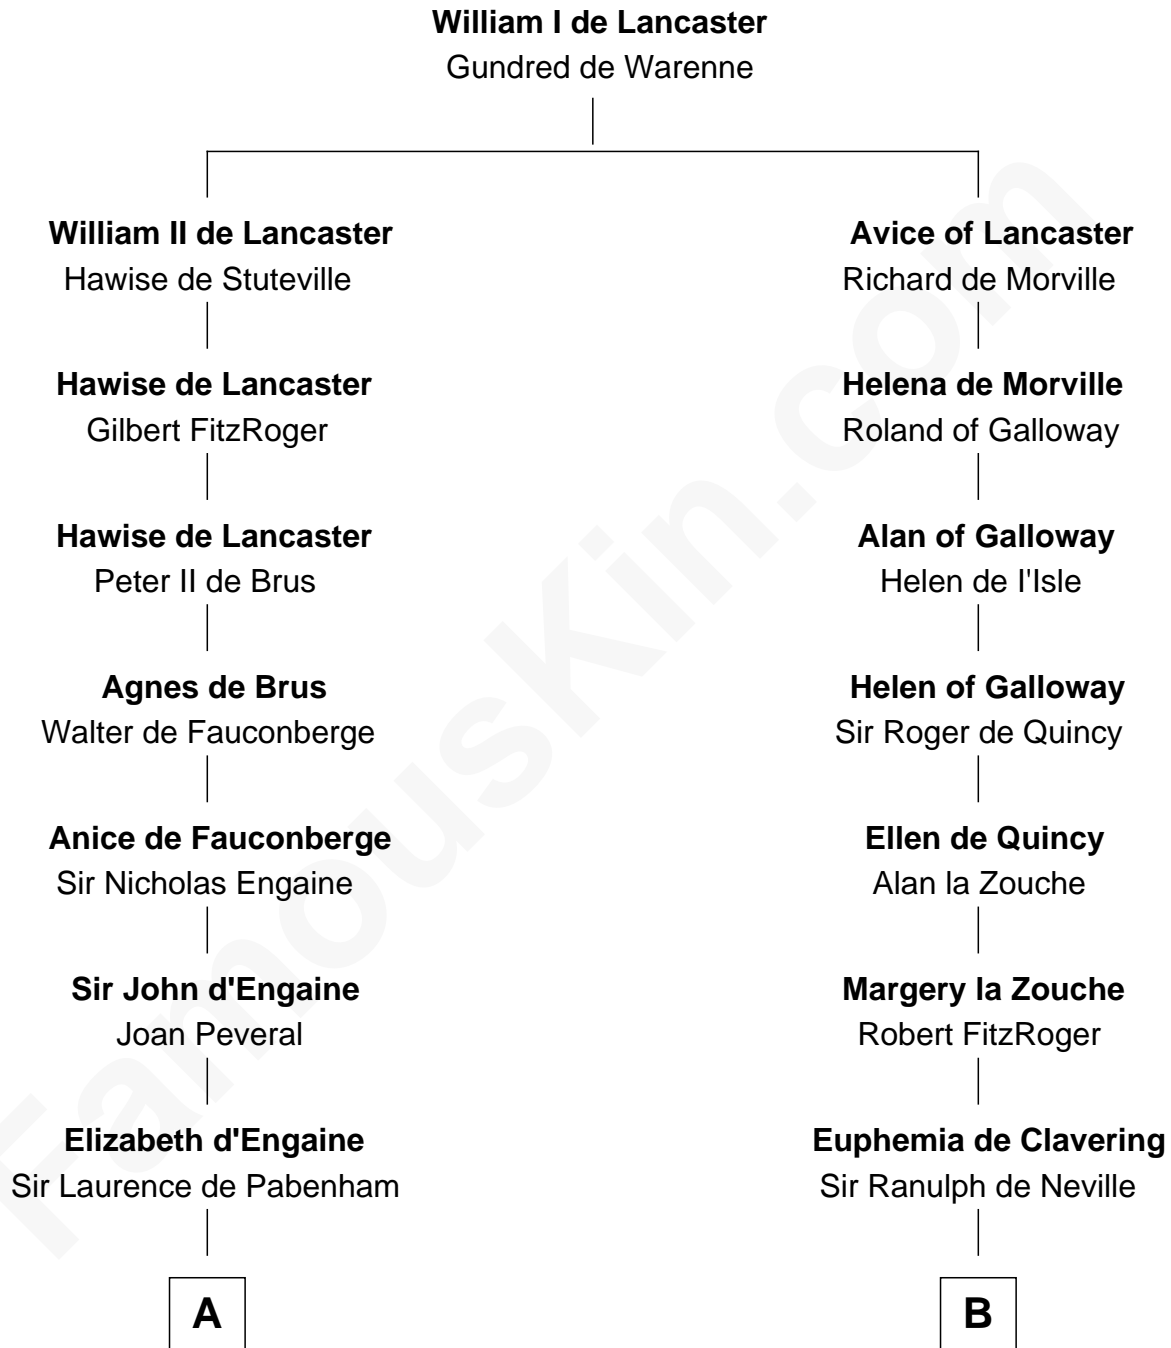

FamousKin.com Relationship Chart of

Anne Boleyn

2nd Wife of King Henry VIII

12th cousin 9 times removed of

Benjamin Harrison V

Signer of the Declaration of Independence

C

Benjamin Harrison

Mary - - - - -

Benjamin Harrison

Hannah Churchill

Benjamin Harrison

Elizabeth Burwell

Benjamin Harrison

Anne Carter

Benjamin Harrison V