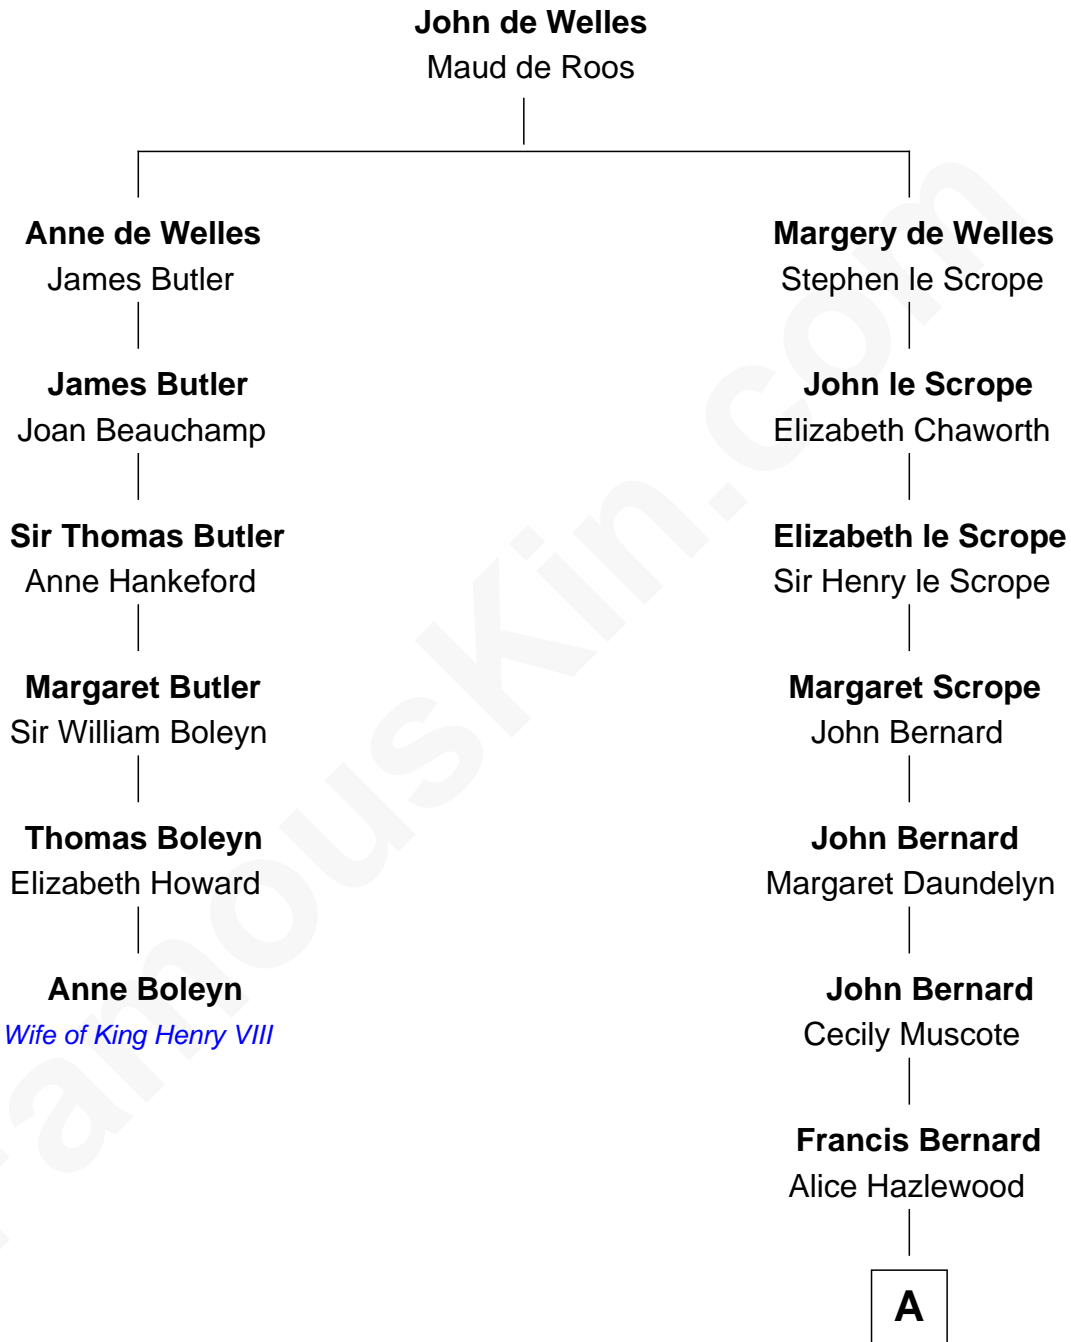

FamousKin.com Relationship Chart of

Anne Boleyn

2nd Wife of King Henry VIII

5th cousin 7 times removed of

Benjamin Harrison V

Signer of the Declaration of Independence

A

Elizabeth Bernard

Thomas Harrison

Probable

Benjamin Harrison

Mary - - - - -

Benjamin Harrison

Hannah Churchill

Benjamin Harrison

Elizabeth Burwell

Benjamin Harrison

Anne Carter

Benjamin Harrison V

Signer of Declaration of Independence

FamousKin.com