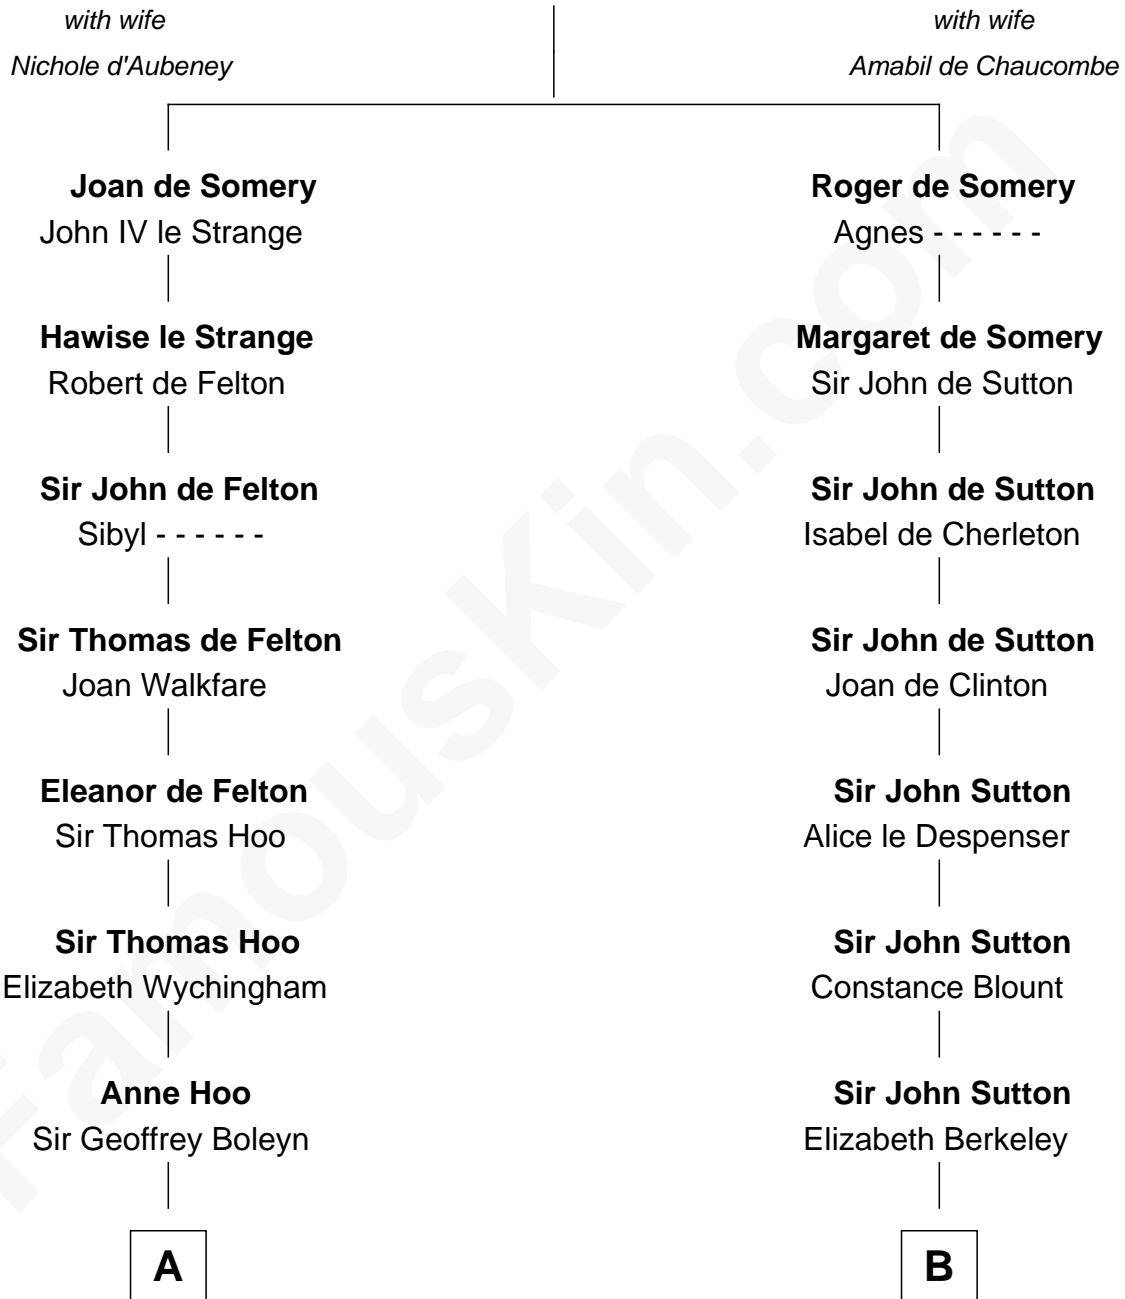

FamousKin.com Relationship Chart of

Anne Boleyn

2nd Wife of King Henry VIII

9th cousin 11 times removed of

William Marsh Rice

Founder of Rice University

Sir Roger de Somery

C

Hannah Holbrook

Urban Bates

Sarah Bates

David Rice

David Rice

Patty Hall

William Marsh Rice

Founder of Rice University