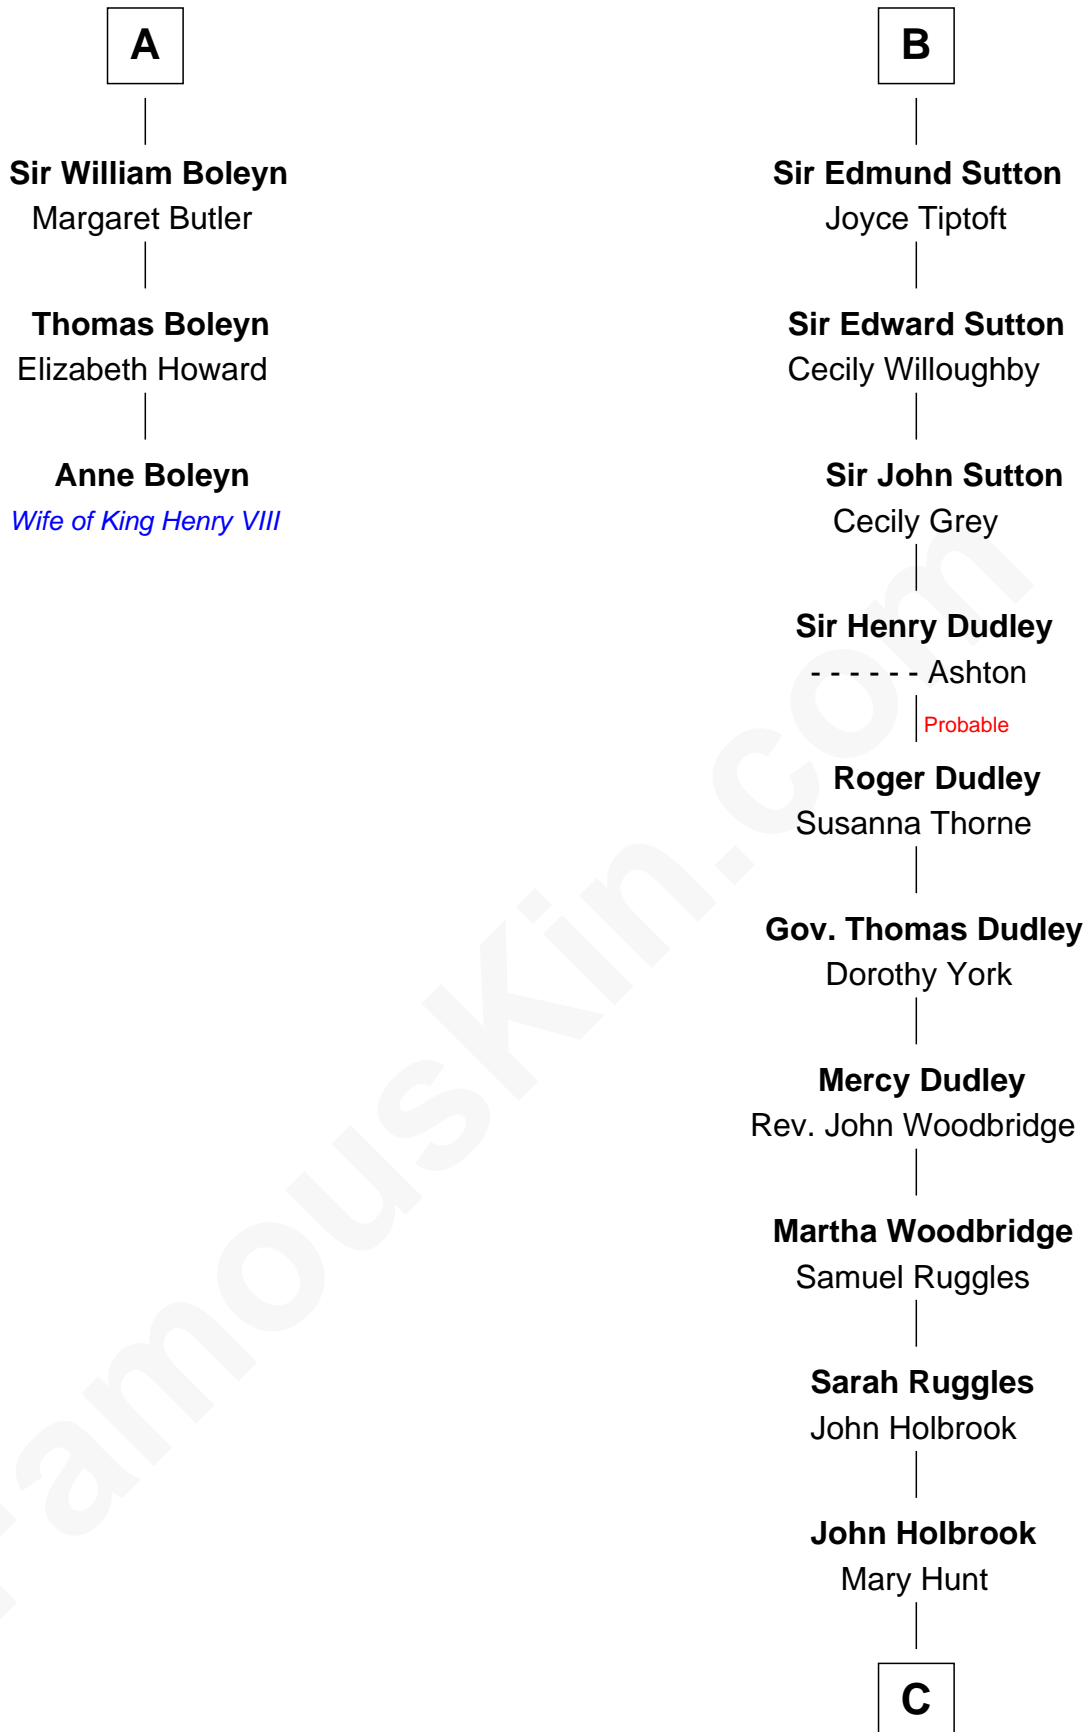

FamousKin.com Relationship Chart of

Anne Boleyn

2nd Wife of King Henry VIII

9th cousin 11 times removed of

William Marsh Rice

Founder of Rice University

Sir Roger de Somery

C

Hannah Holbrook

Urban Bates

Sarah Bates

David Rice

David Rice

Patty Hall

William Marsh Rice

Founder of Rice University