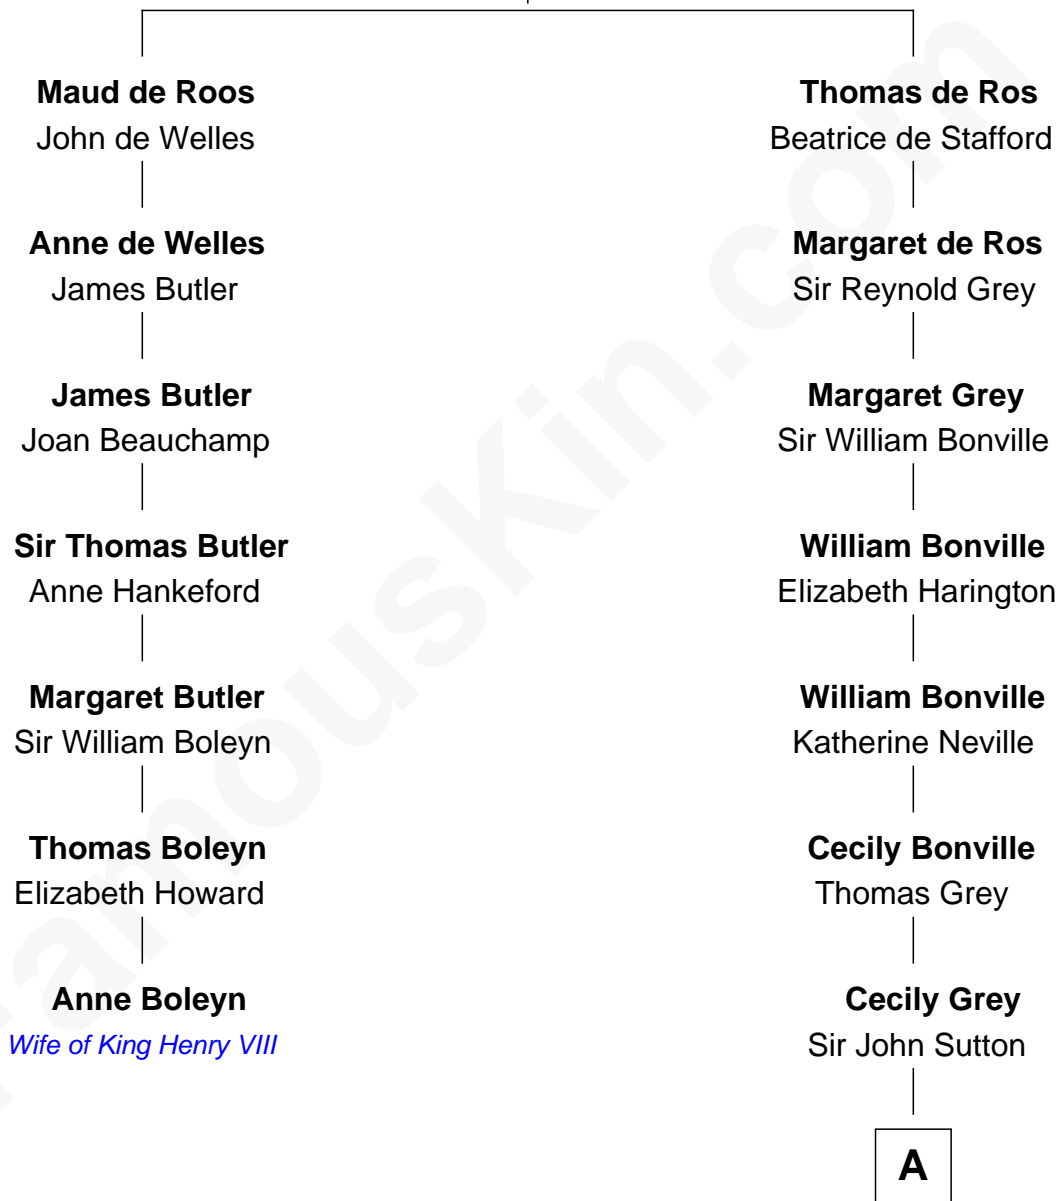

FamousKin.com Relationship Chart of

Anne Boleyn

2nd Wife of King Henry VIII

6th cousin 11 times removed of

William Marsh Rice

Founder of Rice University

Sir William de Ros
Margery de Badlesmere

A

Sir Henry Dudley

----- Ashton

Probable

Roger Dudley

Susanna Thorne

Gov. Thomas Dudley

Dorothy York

Mercy Dudley