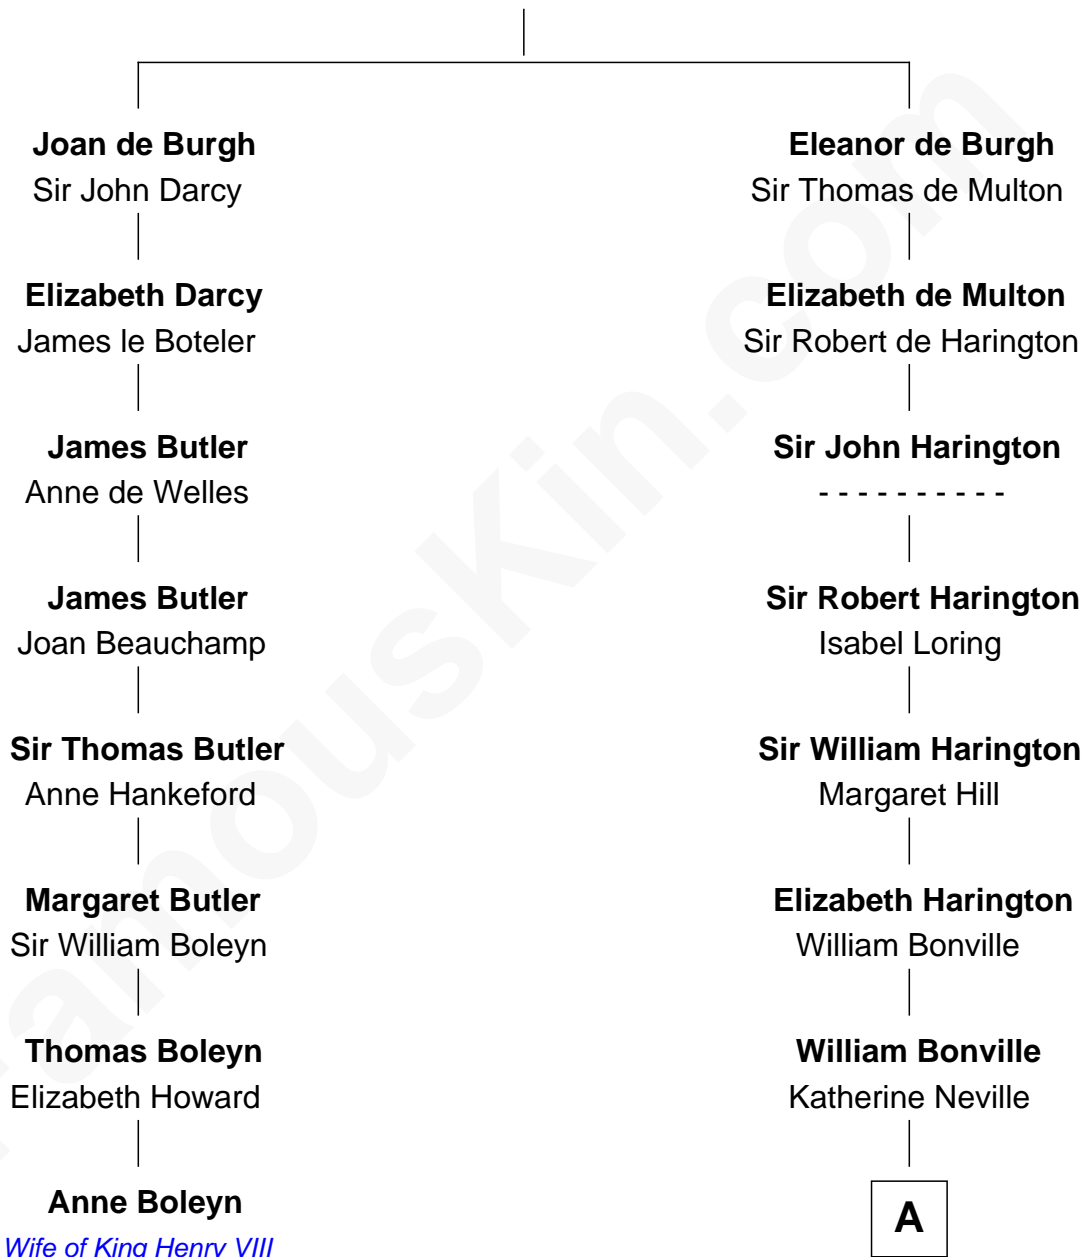

# FamousKin.com Relationship Chart of

**Anne Boleyn**

*2nd Wife of King Henry VIII*

7th cousin 12 times removed of

**William Marsh Rice**

*Founder of Rice University*

**Sir Richard de Burgh**

Margaret - - - - -

**A**

**Cecily Bonville**

Thomas Grey

**Cecily Grey**

Sir John Sutton

**Sir Henry Dudley**

----- Ashton

Probable

**Roger Dudley**

Susanna Thorne

**Gov. Thomas Dudley**

Dorothy York

**Mercy Dudley**

Rev. John Woodbridge

**Martha Woodbridge**

Samuel Ruggles