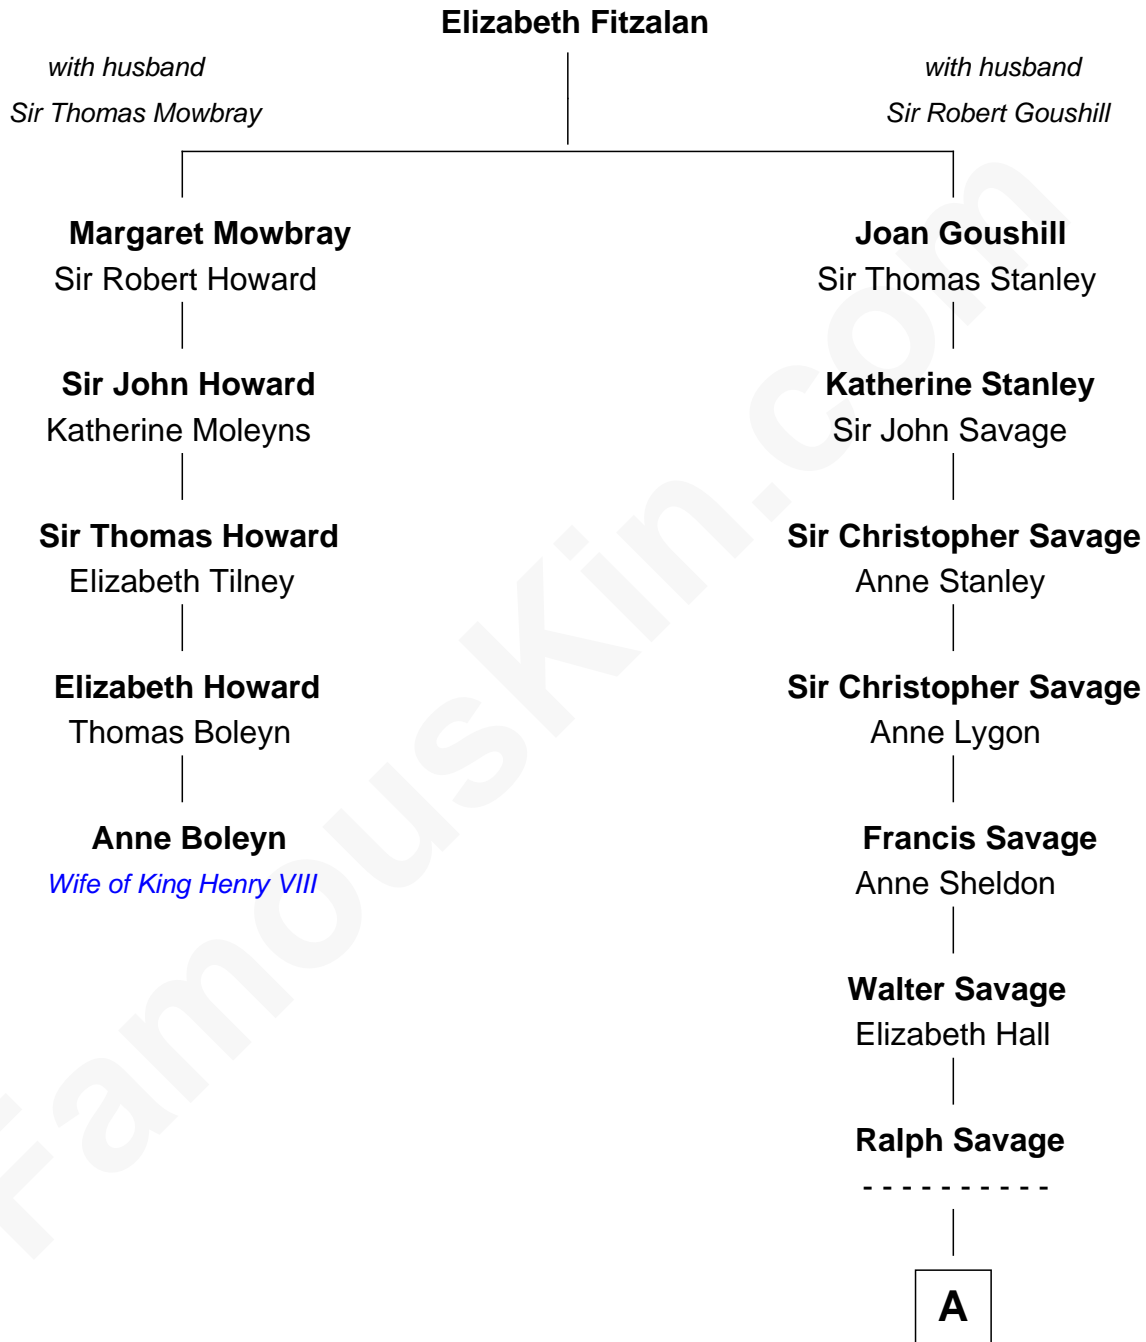

FamousKin.com Relationship Chart of

Anne Boleyn

2nd Wife of King Henry VIII

4th cousin 12 times removed of

General George C. Marshall

Author of "The Marshall Plan"

A

Anthony Savage

Sarah Constable

Alice Savage

Francis Thornton

Col. Francis Thornton

Mary Taliaferro

Mary Thornton

Nicholas Battaile

Mary Battaile

William Taliaferro

Nicholas Taliaferro

Ann Champe Taliaferro

Matilda Battaile Taliaferro

Martin Marshall

William Champe Marshall

Susan Myers

George Catlett Marshall