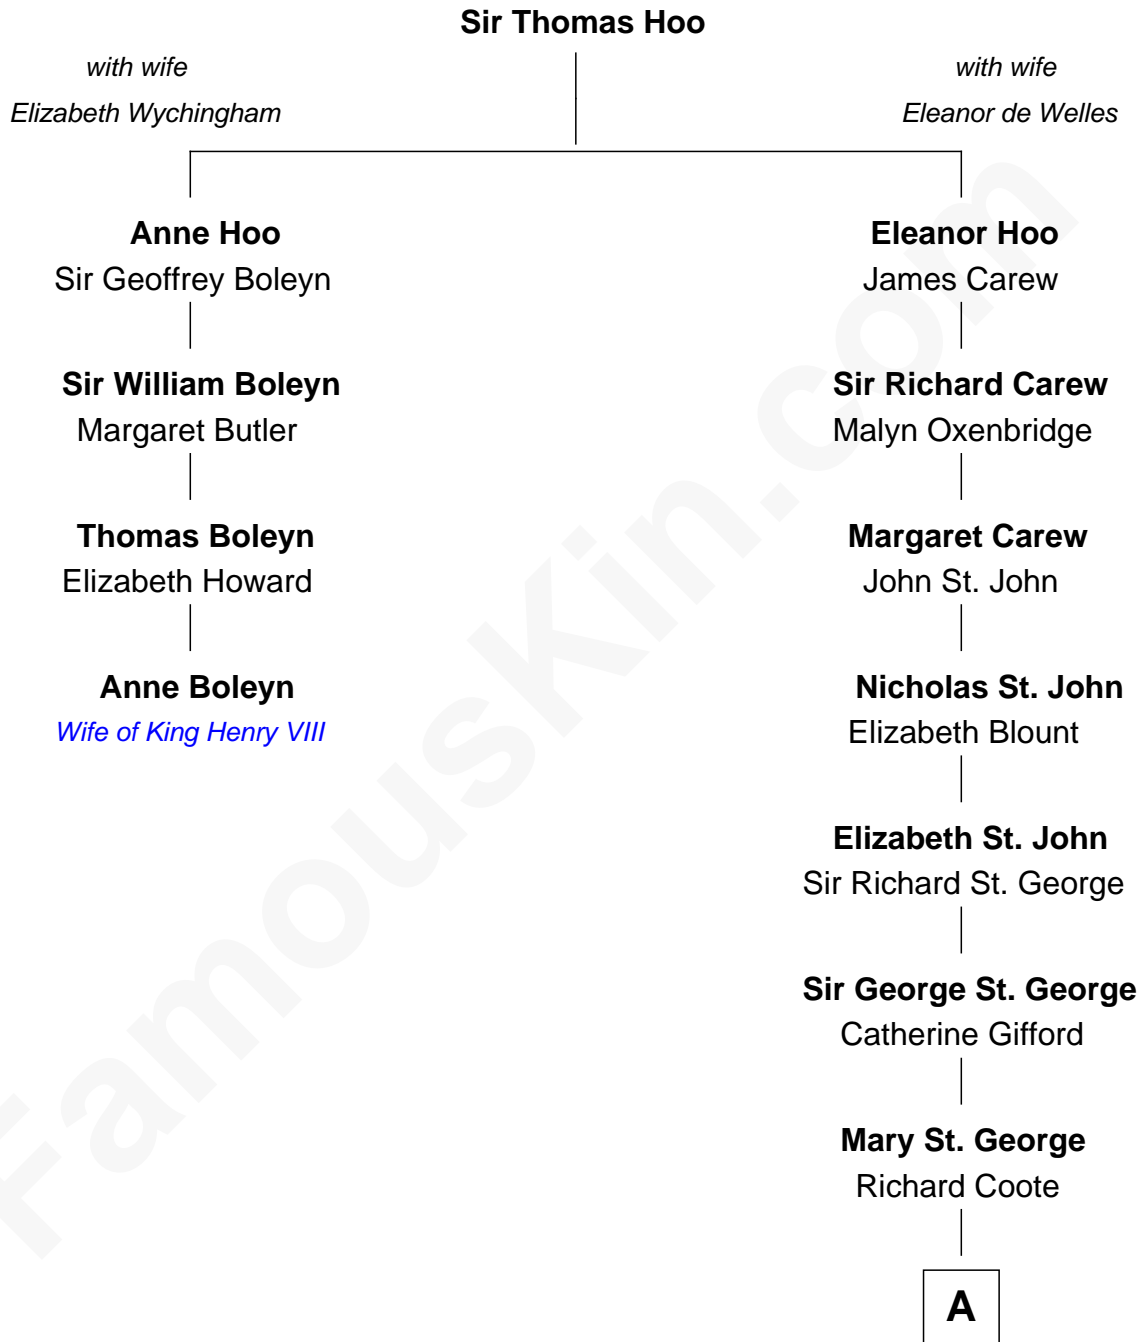

FamousKin.com Relationship Chart of

Anne Boleyn

2nd Wife of King Henry VIII

3rd cousin 10 times removed of

Joan Fontaine

Movie Actress

A

Laetitia Coote

Robert Molesworth

William Molesworth

Anne Adair

Richard Molesworth

Catherine Cobb

John Molesworth

Louise Tomkyns

Margaret Letitia Molesworth