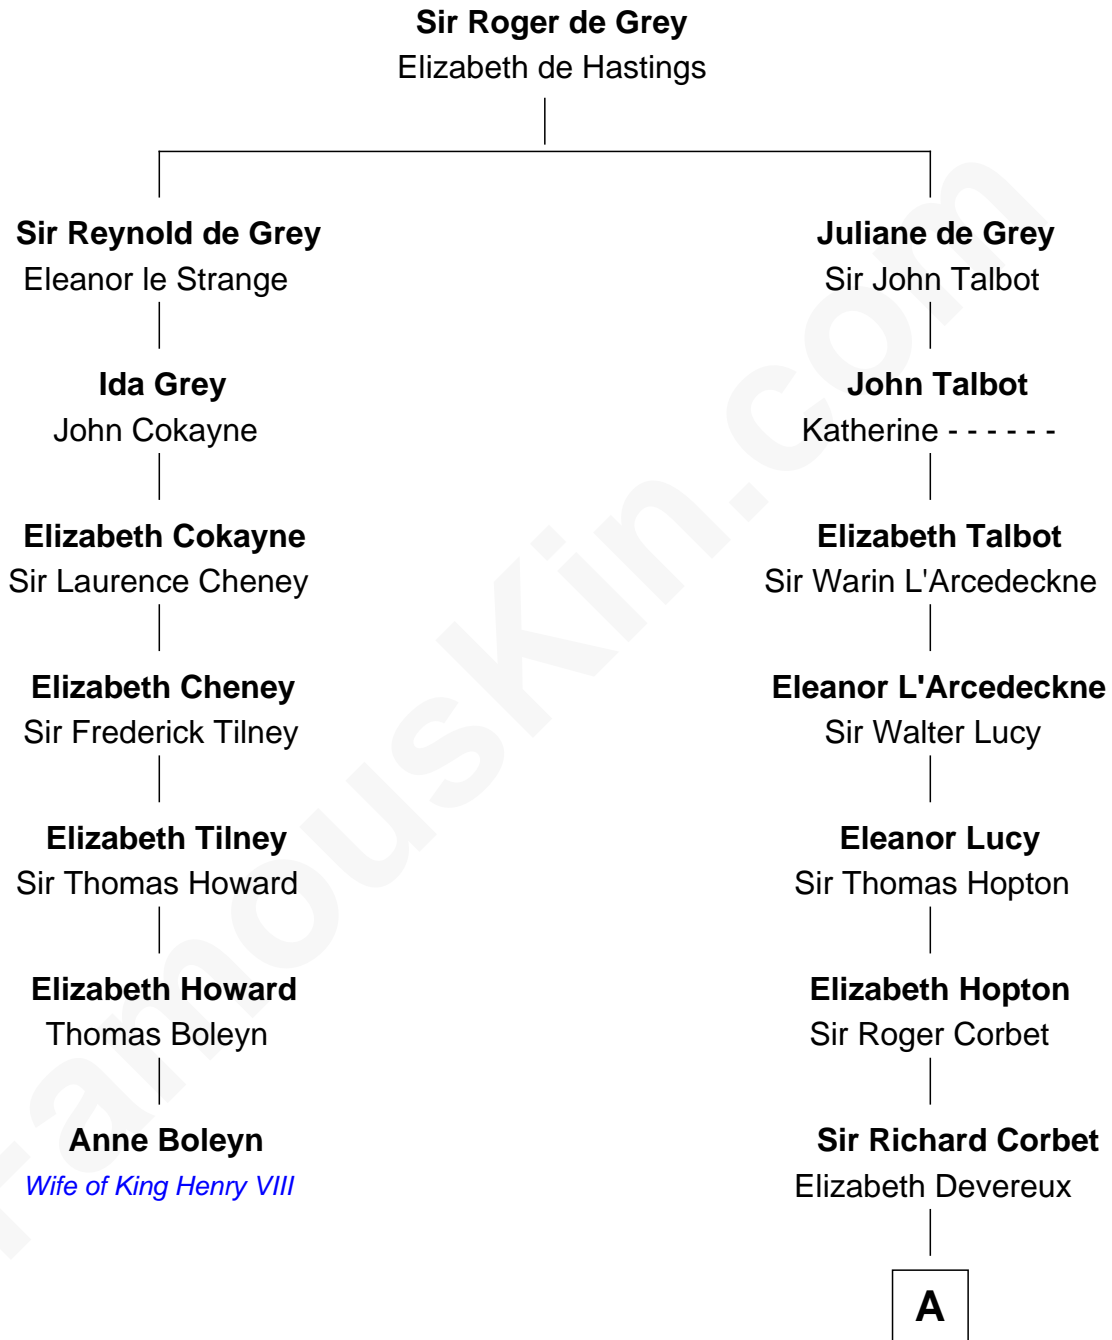

FamousKin.com Relationship Chart of

Anne Boleyn

2nd Wife of King Henry VIII

6th cousin 13 times removed of

Joan Fontaine

Movie Actress

A

Sir Robert Corbet

Elizabeth Vernon

Sir Roger Corbet

Anne Windsor

Margaret Corbet

Sir Francis Palmes

Sir Francis Palmes

Mary Hadnall

Mary Palmes