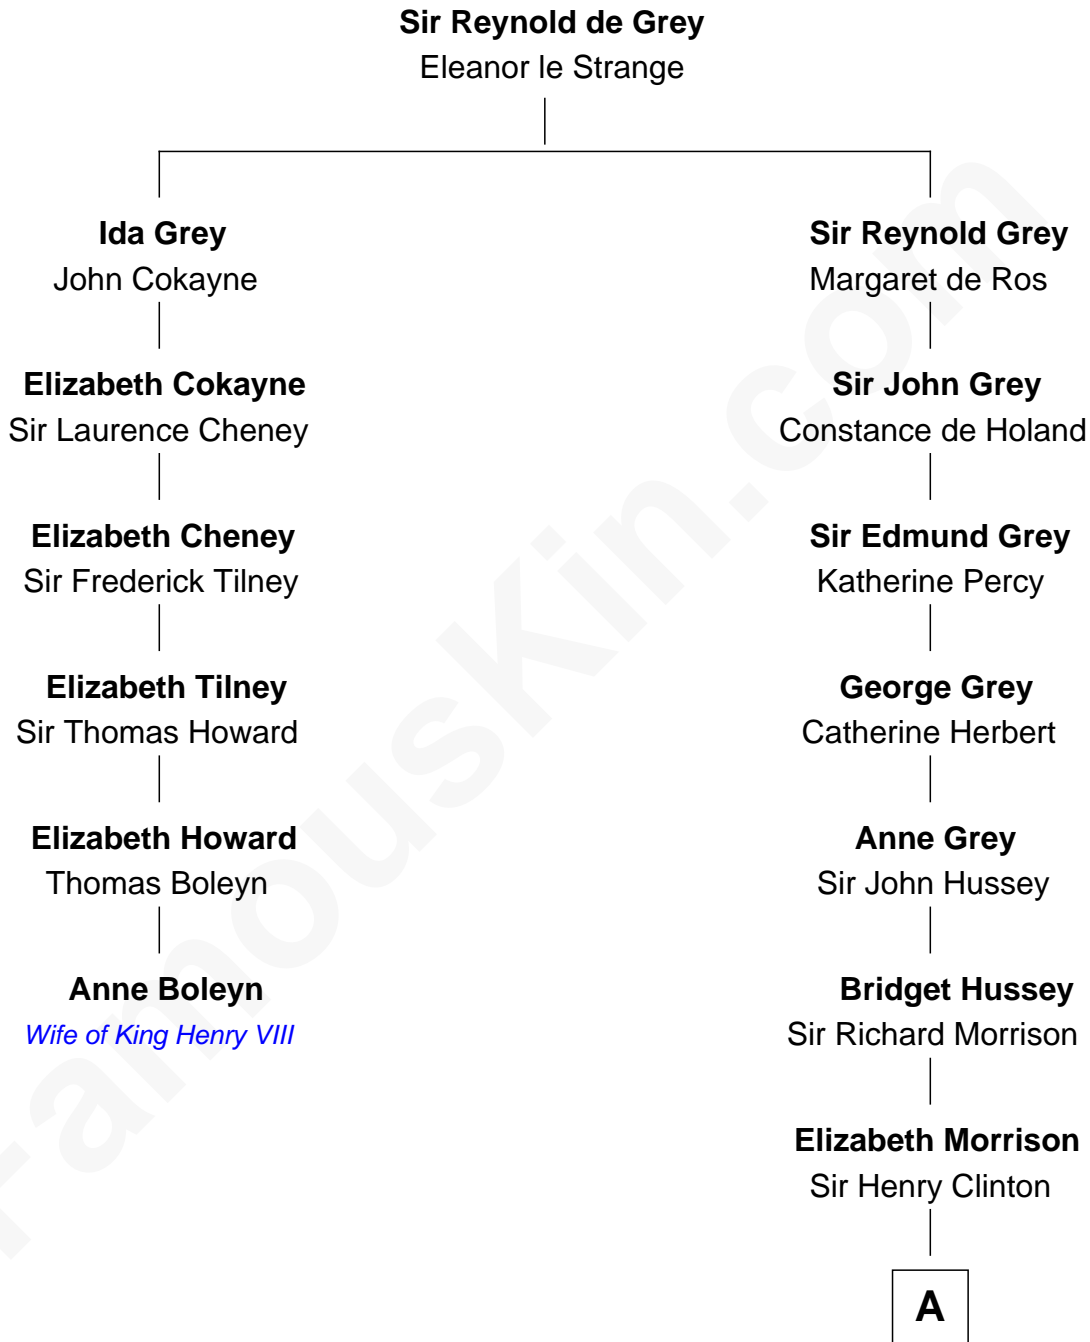

# FamousKin.com Relationship Chart of

**Anne Boleyn**

*2nd Wife of King Henry VIII*

5th cousin 7 times removed of

**DeWitt Clinton**

*6th Governor of New York*

**A**

—  
**Sir Henry Clinton alias Fynes**

Elizabeth Hickman

—  
**William Clinton**

Elizabeth Kennedy

—  
**James Clinton**

Elizabeth Smith

—  
**Charles Clinton**

Elizabeth Denniston

—  
**Gen. James Clinton**

Mary DeWitt

—  
**DeWitt Clinton**

*6th Governor of New York*