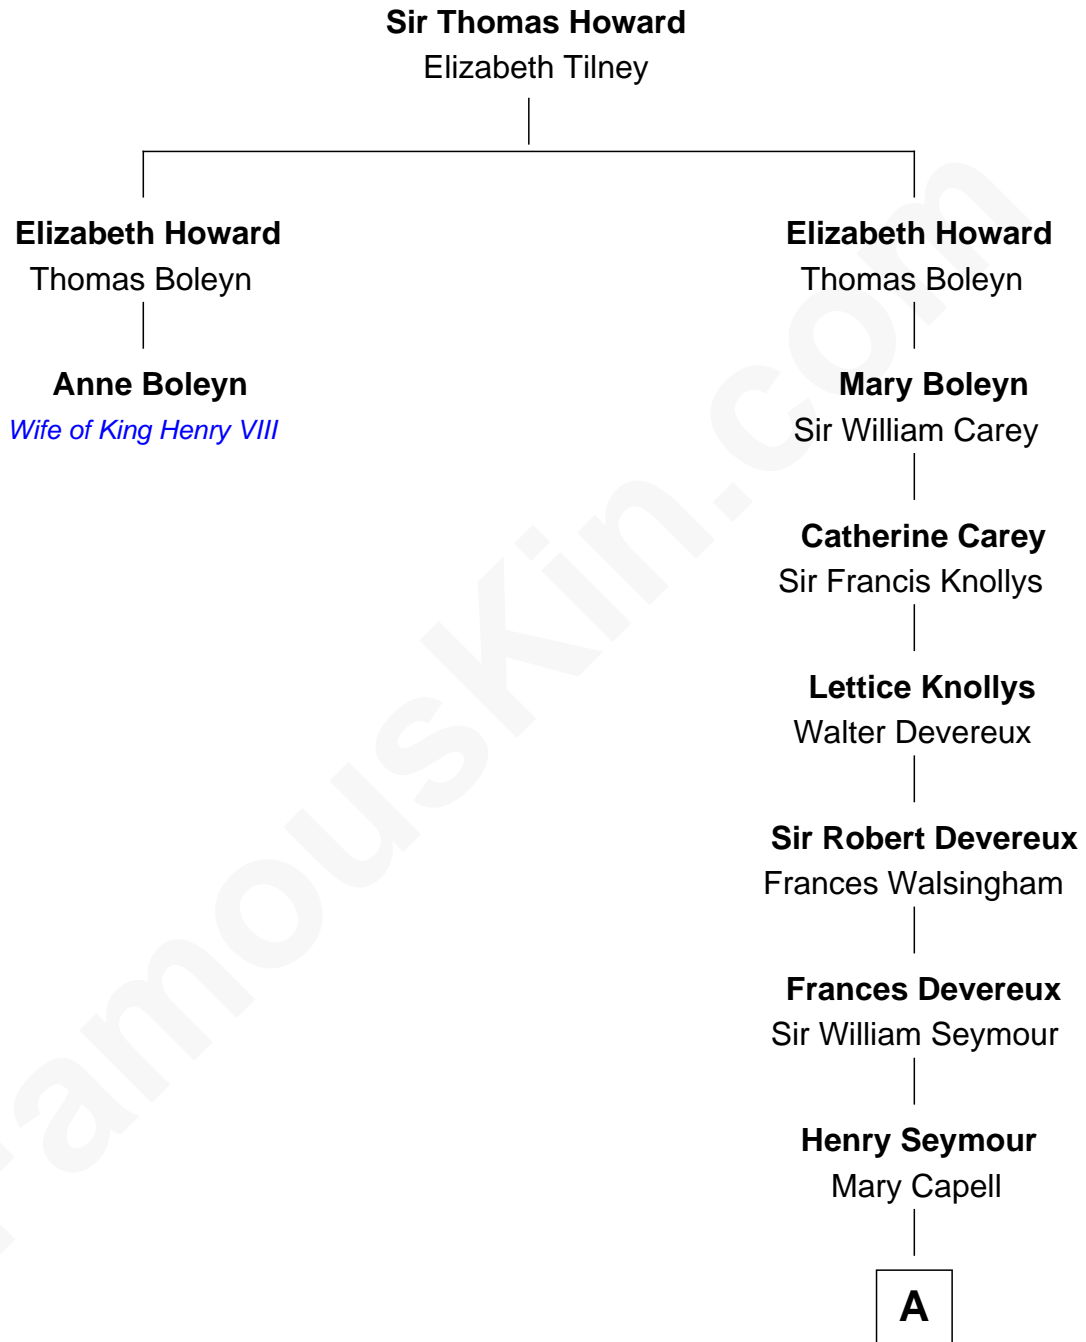

FamousKin.com Relationship Chart of

Anne Boleyn

2nd Wife of King Henry VIII

1st cousin 10 times removed of

Lt. Gen. James Brudenell

Leader of the "Charge of the Light Brigade"

A

Elizabeth Seymour

Thomas Bruce

Elizabeth Bruce

George Brudenell

Robert Brudenell

Anne Bishopp

Robert Brudenell

Penelope Anne Cooke

Lt. Gen. James Brudenell

Charge of the Light Brigade Leader

FamousKin.com